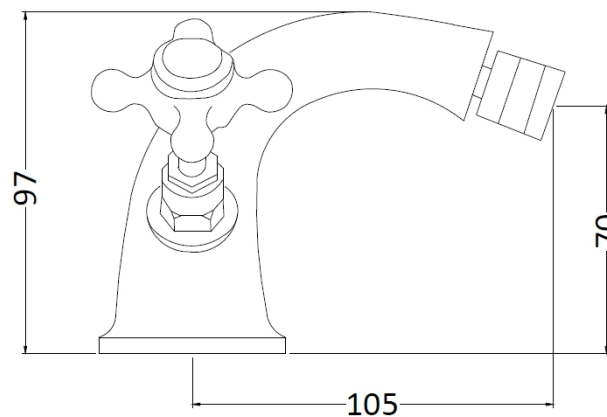

Sales Code: CTB035CO

Description: Victrion Mono Bidet Crosshead Mixer

Product Dimensions

Height (mm):	97
Width (mm):	197
Depth (mm):	130
Length (mm):	
Nett Weight (kg):	2.2

Packaging Dimensions

Height (mm):	120
Width (mm):	195
Depth (mm):	190
Gross Weight (kg):	2.4

Packaging Data

Box Colour:	White Cardboard Box
Box Qty:	1
Label Size:	100 x 50
Label Colour:	White Label
Label Qty:	1

Outer Box Dimensions (If Applicable)

Height (mm):	395
Width (mm):	550
Depth (mm):	320
Length (mm):	
Gross Weight (kg):	13
Barcode:	5056462641164

Product Details

Country of Origin:	China
Fitting Instruction:	No
Product Material:	Brass
Control Type:	Manual
Waste Included:	Waste Included
Waste Type:	Pop-Up
WRAS Approval:	No
Approval No:	N/A
Valve/Cartridge Type:	1/4 Turn Ceramic Disc
Colour/Finish:	Copper
Mount Type:	Deck
Operating Pressure (bar):	0.1

Flow Rates: (Litres Per Min)	0.1 bar: 5	0.5 bar: 16	1 bar: 24	2 bar: 33	3 bar: 38
Pipe Size:	15 mm				
Pipe Centres:	N/A				