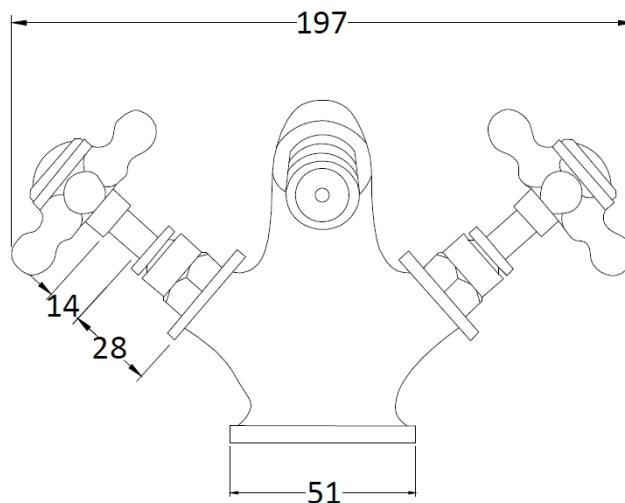

Sales Code: CTB035CO

Description: Victrion Mono Bidet Crosshead Mixer

Product Dimensions

Height (mm):	97
Width (mm):	197
Depth (mm):	130
Length (mm):	
Nett Weight (kg):	2.2

Packaging Dimensions

Height (mm):	120
Width (mm):	195
Depth (mm):	190
Gross Weight (kg):	2.4

Packaging Data

Box Colour:	White Cardboard Box
Box Qty:	1
Label Size:	100 x 50
Label Colour:	White Label
Label Qty:	1

Outer Box Dimensions (If Applicable)

Height (mm):	395
Width (mm):	550
Depth (mm):	320
Length (mm):	
Gross Weight (kg):	13
Barcode:	5056462641164

Product Details

Country of Origin:	China
Fitting Instruction:	No
Product Material:	Brass
Control Type:	Manual
Waste Included:	Waste Included
Waste Type:	Pop-Up
WRAS Approval:	No
Approval No:	N/A
Valve/Cartridge Type:	1/4 Turn Ceramic Disc
Colour/Finish:	Copper
Mount Type:	Deck
Operating Pressure (bar):	0.1

Flow Rates: (Litres Per Min)	0.1 bar: 5	0.5 bar: 16	1 bar: 24	2 bar: 33	3 bar: 38
Pipe Size:	15 mm				
Pipe Centres:	N/A				