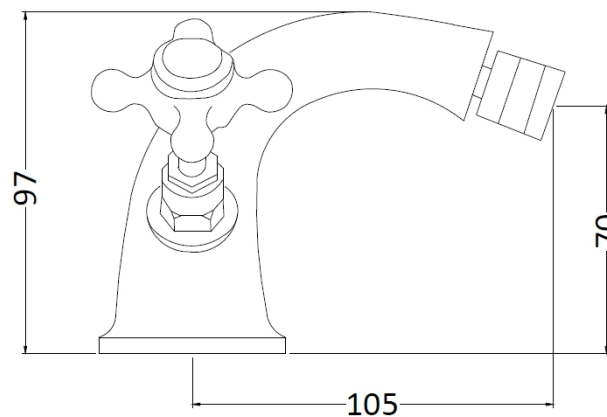

### Product Dimensions

Height (mm):	97
Width (mm):	197
Depth (mm):	130
Length (mm):	
Nett Weight (kg):	2.2

### Packaging Dimensions

Height (mm):	120
Width (mm):	195
Depth (mm):	190
Gross Weight (kg):	2.4

### Outer Box Dimensions (If Applicable)

Height (mm):	395
Width (mm):	550
Depth (mm):	320
Length (mm):	
Gross Weight (kg):	13
Barcode:	5056462641102

### Product Details

Country of Origin:	China
Fitting Instruction:	No
Product Material:	Brass
Control Type:	Manual
Waste Included:	Waste Included
Waste Type:	Pop-Up
WRAS Approval:	No
Approval No:	N/A
Valve/Cartridge Type:	1/4 Turn Ceramic Disc
Colour/Finish:	Chrome
Mount Type:	Deck
Operating Pressure (bar):	0.1
Flow Rates: (Litres Per Min)	0.1 bar: 5    0.5 bar: 16    1 bar: 24    2 bar: 33    3 bar: 38
Pipe Size:	15 mm
Pipe Centres:	N/A