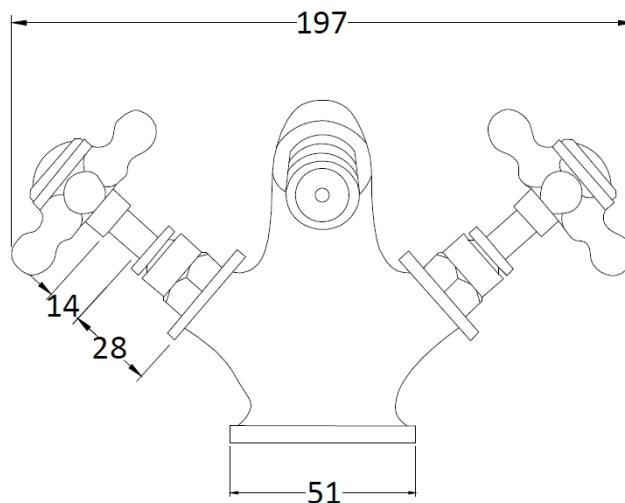

### Product Dimensions

Height (mm):	97
Width (mm):	197
Depth (mm):	130
Length (mm):	
Nett Weight (kg):	2.2

### Packaging Dimensions

Height (mm):	120
Width (mm):	195
Depth (mm):	190
Gross Weight (kg):	2.4

### Outer Box Dimensions (If Applicable)

Height (mm):	395
Width (mm):	550
Depth (mm):	320
Length (mm):	
Gross Weight (kg):	13
Barcode:	5056462641102

### Product Details

Country of Origin:	China
Fitting Instruction:	No
Product Material:	Brass
Control Type:	Manual
Waste Included:	Waste Included
Waste Type:	Pop-Up
WRAS Approval:	No
Approval No:	N/A
Valve/Cartridge Type:	1/4 Turn Ceramic Disc
Colour/Finish:	Chrome
Mount Type:	Deck
Operating Pressure (bar):	0.1
Flow Rates: (Litres Per Min)	0.1 bar: 5    0.5 bar: 16    1 bar: 24    2 bar: 33    3 bar: 38
Pipe Size:	15 mm
Pipe Centres:	N/A