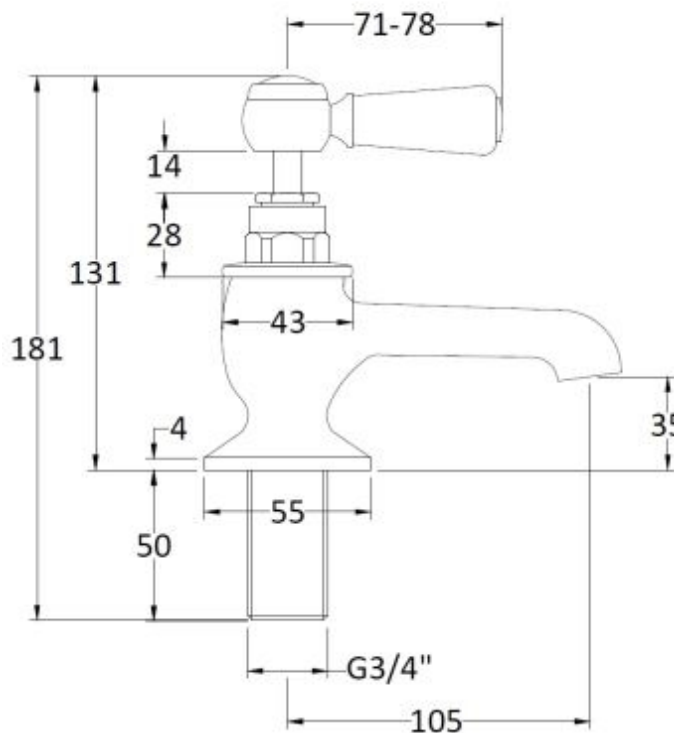

Sales Code: CTB110CO

Description: Victrion Lever Bath Taps

Product Dimensions

Height (mm):	141
Width (mm):	66
Depth (mm):	138
Length (mm):	
Nett Weight (kg):	1.7

Packaging Dimensions

Height (mm):	55
Width (mm):	160
Depth (mm):	260
Gross Weight (kg):	1.9

Packaging Data

Box Colour:	White Cardboard Box
Box Qty:	1
Label Size:	100 x 50
Label Colour:	White Label
Label Qty:	1

Outer Box Dimensions (If Applicable)

Height (mm):	360
Width (mm):	495
Depth (mm):	280
Length (mm):	
Gross Weight (kg):	0
Barcode:	5056462641485

Product Details

Country of Origin:	United Kingdom
Fitting Instruction:	No
Product Material:	Brass
Control Type:	Manual
Waste Included:	Waste Not Included
Waste Type:	Not Applicable
WRAS Approval: No	Approval No: N/A
Valve/Cartridge Type:	1/4 Turn Ceramic Disc
Colour/Finish:	Copper
Mount Type:	Deck
Operating Pressure (bar):	0.1
Flow Rates: (Litres Per Min)	0.1 bar: 8.4 0.5 bar: 21.3 1 bar: 30.7 2 bar: 43.7 3 bar: 46.8
Pipe Size:	22 mm (3/4" Bsp)
Pipe Centres:	N/A