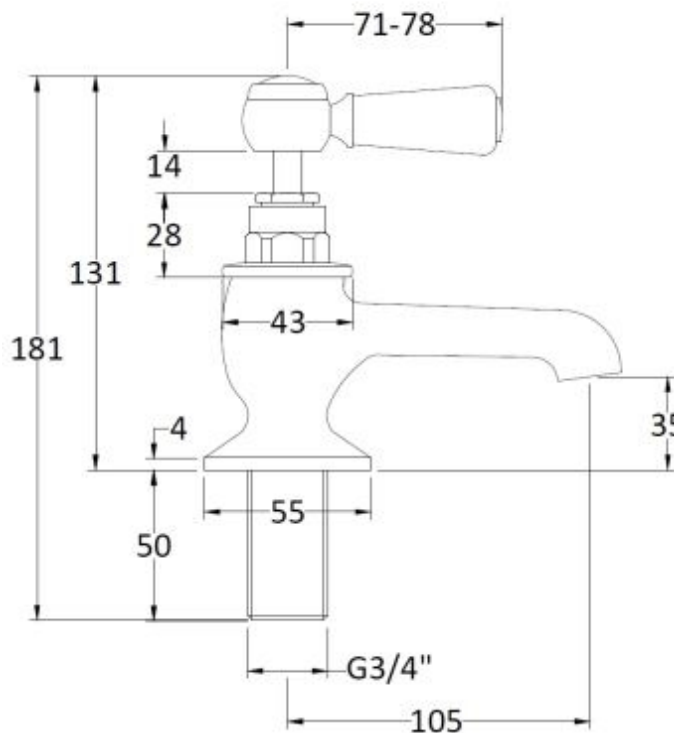

Sales Code: CTB110G

Description: Victrion Lever Bath Taps

Product Dimensions

Height (mm):	141
Width (mm):	66
Depth (mm):	138
Length (mm):	
Nett Weight (kg):	1.7

Packaging Dimensions

Height (mm):	55
Width (mm):	160
Depth (mm):	260
Gross Weight (kg):	1.9

Packaging Data

Box Colour:	White Cardboard Box
Box Qty:	1
Label Size:	100 x 50
Label Colour:	White Label
Label Qty:	1

Outer Box Dimensions (If Applicable)

Height (mm):	360
Width (mm):	495
Depth (mm):	280
Length (mm):	
Gross Weight (kg):	0
Barcode:	5056462641461

Product Details

Country of Origin:	United Kingdom
Fitting Instruction:	No
Product Material:	Brass
Control Type:	Manual
Waste Included:	Waste Not Included
Waste Type:	Not Applicable
WRAS Approval: No	Approval No: N/A
Valve/Cartridge Type:	1/4 Turn Ceramic Disc
Colour/Finish:	Gold
Mount Type:	Deck
Operating Pressure (bar):	0.1
Flow Rates: (Litres Per Min)	0.1 bar: 8.4 0.5 bar: 21.3 1 bar: 30.7 2 bar: 43.7 3 bar: 46.8
Pipe Size:	22 mm (3/4" Bsp)
Pipe Centres:	N/A