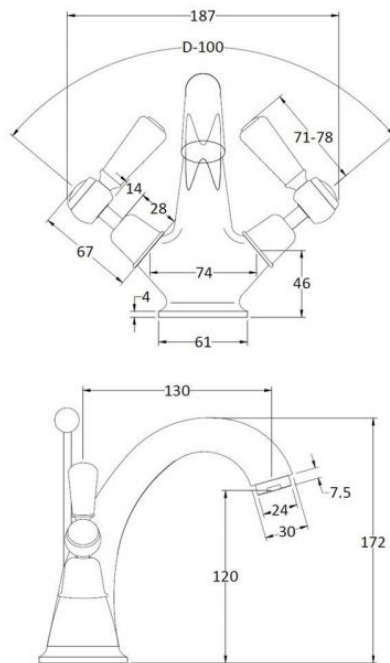

Sales Code: CTB115BCO

Description: Victrion Lever Mono Basin Mixer

Product Dimensions

Height (mm):	176
Width (mm):	214
Depth (mm):	185
Length (mm):	
Nett Weight (kg):	2.2

Packaging Dimensions

Height (mm):	125
Width (mm):	220
Depth (mm):	390
Gross Weight (kg):	2.4

Packaging Data

Box Colour:	White Cardboard Box
Box Qty:	1
Label Size:	100 x 50
Label Colour:	White Label
Label Qty:	1

Outer Box Dimensions (If Applicable)

Height (mm):	395
Width (mm):	415
Depth (mm):	440
Length (mm):	
Gross Weight (kg):	0
Barcode:	5056462641577

Product Details

Country of Origin:	United Kingdom
Fitting Instruction:	No
Product Material:	Brass
Control Type:	Manual
Waste Included:	Waste Included
Waste Type:	Pop-Up
WRAS Approval: No	Approval No: N/A
Valve/Cartridge Type:	1/4 Turn Ceramic Disc
Colour/Finish:	Brushed Copper
Mount Type:	Deck
Operating Pressure (bar):	0.1
Flow Rates: (Litres Per Min)	0.1 bar: 6.4 0.5 bar: 16.2 1 bar: 23.4 2 bar: 33.5 3 bar: 41
Pipe Size:	15 mm
Pipe Centres:	N/A