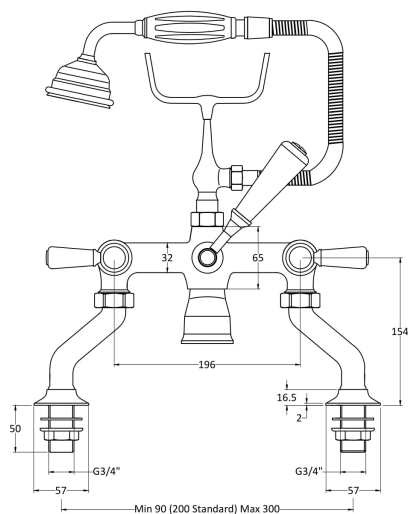

Sales Code: CTB120CO

Description: Victrion Lever Deck Mounted Bsm

Product Dimensions

Height (mm):	320
Width (mm):	350
Depth (mm):	155
Length (mm):	
Nett Weight (kg):	4.7

Packaging Dimensions

Height (mm):	150
Width (mm):	232
Depth (mm):	330
Gross Weight (kg):	4.9

Packaging Data

Box Colour:	White Cardboard Box
Box Qty:	1
Label Size:	100 x 50
Label Colour:	White Label
Label Qty:	1

Outer Box Dimensions (If Applicable)

Height (mm):	330
Width (mm):	520
Depth (mm):	360
Length (mm):	
Gross Weight (kg):	0
Barcode:	5056462641720

Product Details

Country of Origin:	United Kingdom
Fitting Instruction:	No
Product Material:	Brass
Control Type:	Manual
Waste Included:	Waste Not Included
Waste Type:	Not Applicable
WRAS Approval: No	Approval No: N/A
Valve/Cartridge Type:	1/4 Turn Ceramic Disc
Colour/Finish:	Copper
Mount Type:	Deck
Operating Pressure (bar):	0.2

Flow Rates: (Litres Per Min)	0.1 bar: 10.6 0.5 bar: 28.6 1 bar: 41.4 2 bar: 59 3 bar: 72.8
Pipe Size:	22 mm (3/4" Bsp)
Pipe Centres:	90-300mm