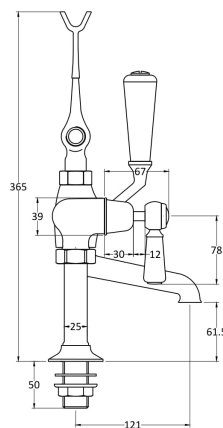

Sales Code: CTB120CO

Description: Victrion Lever Deck Mounted Bsm

Product Dimensions

Height (mm):	320
Width (mm):	350
Depth (mm):	155
Length (mm):	
Nett Weight (kg):	4.7

Packaging Dimensions

Height (mm):	150
Width (mm):	232
Depth (mm):	330
Gross Weight (kg):	4.9

Packaging Data

Box Colour:	White Cardboard Box
Box Qty:	1
Label Size:	100 x 50
Label Colour:	White Label
Label Qty:	1

Outer Box Dimensions (If Applicable)

Height (mm):	330
Width (mm):	520
Depth (mm):	360
Length (mm):	
Gross Weight (kg):	0
Barcode:	5056462641720

Product Details

Country of Origin:	United Kingdom
Fitting Instruction:	No
Product Material:	Brass
Control Type:	Manual
Waste Included:	Waste Not Included
Waste Type:	Not Applicable
WRAS Approval: No	Approval No: N/A
Valve/Cartridge Type:	1/4 Turn Ceramic Disc
Colour/Finish:	Copper
Mount Type:	Deck
Operating Pressure (bar):	0.2

Flow Rates: (Litres Per Min)	0.1 bar: 10.6 0.5 bar: 28.6 1 bar: 41.4 2 bar: 59 3 bar: 72.8
Pipe Size:	22 mm (3/4" Bsp)
Pipe Centres:	90-300mm