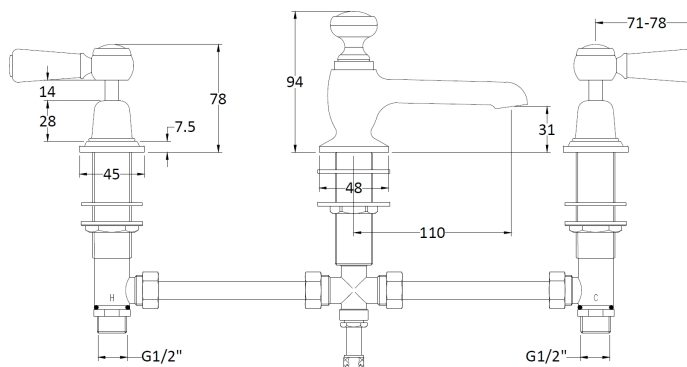

### Product Dimensions

Height (mm):	94
Width (mm):	246
Depth (mm):	140
Length (mm):	
Nett Weight (kg):	2.8

### Packaging Dimensions

Height (mm):	75
Width (mm):	150
Depth (mm):	430
Gross Weight (kg):	3

### Outer Box Dimensions (If Applicable)

Height (mm):	495
Width (mm):	555
Depth (mm):	290
Length (mm):	
Gross Weight (kg):	25
Barcode:	5056462641812

### Product Details

Country of Origin:	United Kingdom
Fitting Instruction:	No
Product Material:	Brass
Control Type:	Manual
Waste Included:	Waste Included
Waste Type:	Pop-Up
WRAS Approval: No	Approval No: N/A
Valve/Cartridge Type:	1/4 Turn Ceramic Disc
Colour/Finish:	Brushed Copper
Mount Type:	Deck
Operating Pressure (bar):	0.1