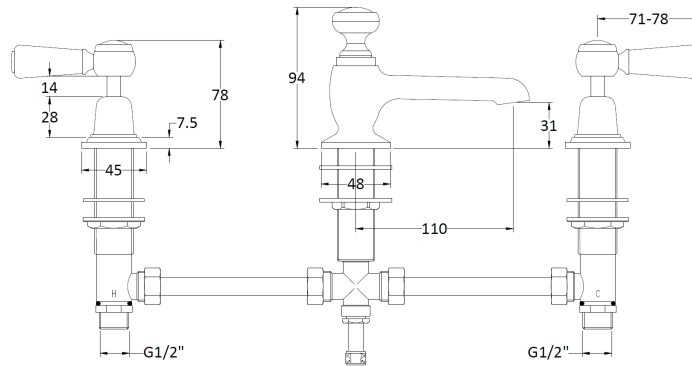

### Product Dimensions

Height (mm):	94
Width (mm):	246
Depth (mm):	140
Length (mm):	
Nett Weight (kg):	2.8

### Packaging Dimensions

Height (mm):	75
Width (mm):	150
Depth (mm):	430
Gross Weight (kg):	3

### Outer Box Dimensions (If Applicable)

Height (mm):	495
Width (mm):	555
Depth (mm):	290
Length (mm):	
Gross Weight (kg):	25
Barcode:	5056462641775

### Product Details

Country of Origin:	United Kingdom
Fitting Instruction:	No
Product Material:	Brass
Control Type:	Manual
Waste Included:	Waste Included
Waste Type:	Pop-Up
WRAS Approval: No	Approval No: N/A
Valve/Cartridge Type:	1/4 Turn Ceramic Disc
Colour/Finish:	Brushed Chrome
Mount Type:	Deck
Operating Pressure (bar):	0.1