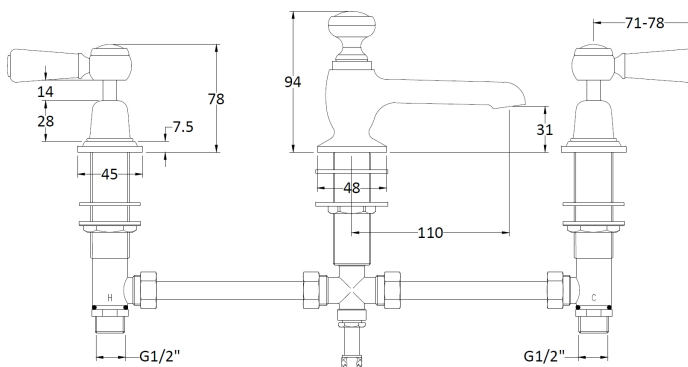

Sales Code: CTB125BG

Description: Victrion Lever 3Th Basin Mixer

Product Dimensions

Height (mm):	94
Width (mm):	246
Depth (mm):	140
Length (mm):	
Nett Weight (kg):	2.8

Packaging Dimensions

Height (mm):	75
Width (mm):	150
Depth (mm):	430
Gross Weight (kg):	3

Packaging Data

Box Colour:	White Cardboard Box
Box Qty:	1
Label Size:	100 x 50
Label Colour:	White Label
Label Qty:	1

Outer Box Dimensions (If Applicable)

Height (mm):	495
Width (mm):	555
Depth (mm):	290
Length (mm):	
Gross Weight (kg):	25
Barcode:	5056462641799

Product Details

Country of Origin:	United Kingdom
Fitting Instruction:	No
Product Material:	Brass
Control Type:	Manual
Waste Included:	Waste Included
Waste Type:	Pop-Up
WRAS Approval: No	Approval No: N/A
Valve/Cartridge Type:	1/4 Turn Ceramic Disc
Colour/Finish:	Brushed Gold
Mount Type:	Deck
Operating Pressure (bar):	0.1

Flow Rates: (Litres Per Min)	0.1 bar: 5,6	0.5 bar: 14	1 bar: 20,2	2 bar: 29	3 bar: 35,4
Pipe Size:	15 mm				
Pipe Centres:	N/A				