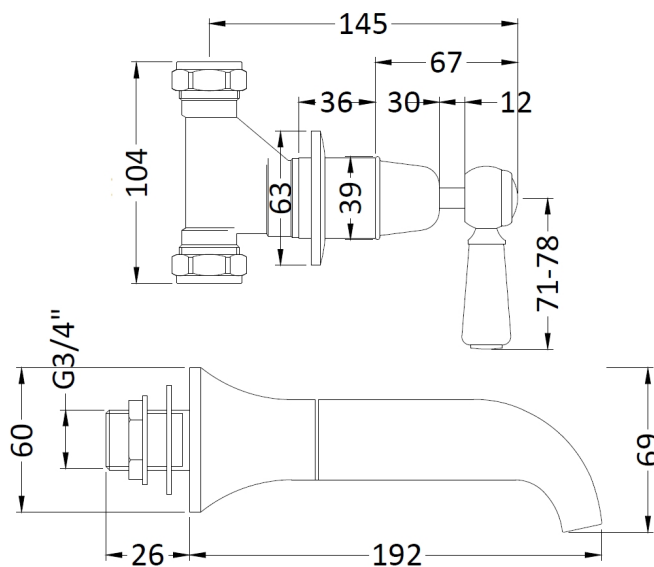

### Product Dimensions

Height (mm):	69
Width (mm):	0
Depth (mm):	218
Length (mm):	
Nett Weight (kg):	2.3

### Packaging Dimensions

Height (mm):	85
Width (mm):	185
Depth (mm):	270
Gross Weight (kg):	2.5

### Outer Box Dimensions (If Applicable)

Height (mm):	640
Width (mm):	450
Depth (mm):	200
Length (mm):	
Gross Weight (kg):	0
Barcode:	5056462641898

### Product Details

Country of Origin:	United Kingdom
Fitting Instruction:	No
Product Material:	Brass
Control Type:	Manual
Waste Included:	Waste Not Included
Waste Type:	Not Applicable
WRAS Approval:	No
Approval No:	N/A
Valve/Cartridge Type:	1/4 Turn Ceramic Disc
Colour/Finish:	Brushed Copper
Mount Type:	Wall
Operating Pressure (bar):	0.1
Flow Rates: (Litres Per Min)	0.1 bar: 9.6 0.5 bar: 20 1 bar: 28 2 bar: 39.5 3 bar: 46.8
Pipe Size:	22 mm (3/4" Bsp)
Pipe Centres:	N/A