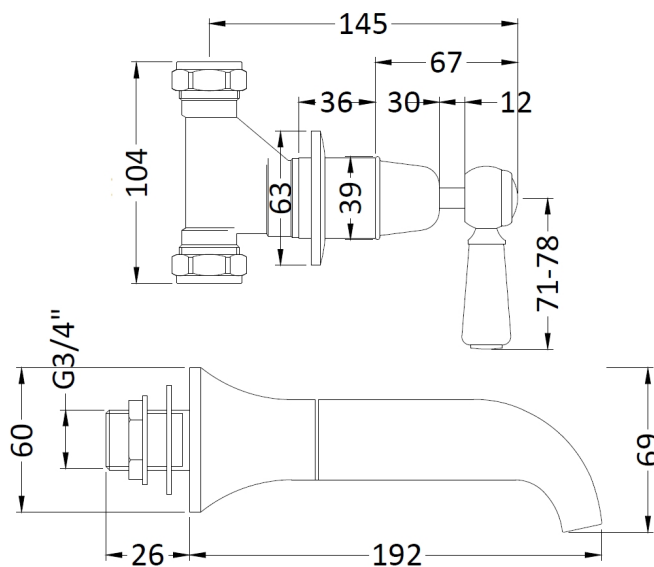

**Sales Code:** CTB130BG

**Description:** Victrion Lever 3Th Wall Bath Filler

**Product Dimensions**

Height (mm):	69
Width (mm):	0
Depth (mm):	218
Length (mm):	
Nett Weight (kg):	2.3

**Packaging Dimensions**

Height (mm):	85
Width (mm):	185
Depth (mm):	270
Gross Weight (kg):	2.5

**Packaging Data**

Box Colour:	White Cardboard Box
Box Qty:	1
Label Size:	100 x 50
Label Colour:	White Label
Label Qty:	1

**Outer Box Dimensions (If Applicable)**

Height (mm):	640
Width (mm):	450
Depth (mm):	200
Length (mm):	
Gross Weight (kg):	0
Barcode:	5056462641874

**Product Details**

Country of Origin:	United Kingdom
Fitting Instruction:	No
Product Material:	Brass
Control Type:	Manual
Waste Included:	Waste Not Included
Waste Type:	Not Applicable
WRAS Approval:	No
Approval No:	N/A
Valve/Cartridge Type:	1/4 Turn Ceramic Disc
Colour/Finish:	Brushed Gold
Mount Type:	Wall
Operating Pressure (bar):	0.1

Flow Rates: (Litres Per Min)	0.1 bar: 9.6	0.5 bar: 20	1 bar: 28	2 bar: 39.5	3 bar: 46.8
Pipe Size:	22 mm (3/4" Bsp)				
Pipe Centres:	N/A				