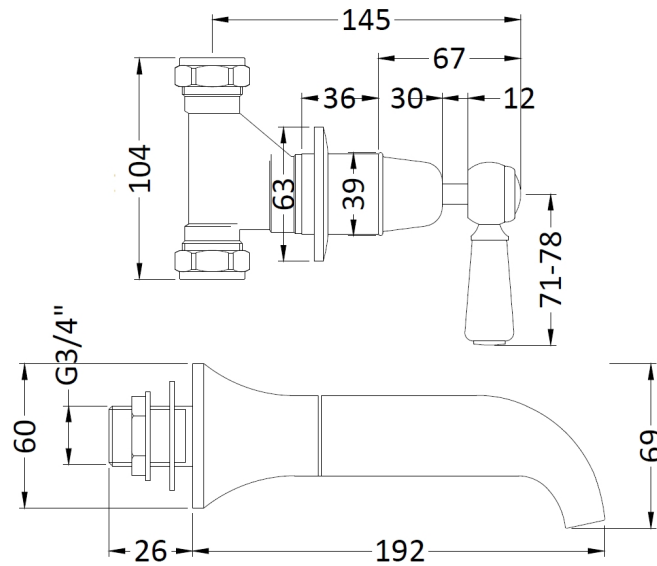

Sales Code: CTB130BN

Description: Victrion Lever 3Th Wall Bath Filler

Product Dimensions

Height (mm):	69
Width (mm):	0
Depth (mm):	218
Length (mm):	
Nett Weight (kg):	2.3

Packaging Dimensions

Height (mm):	85
Width (mm):	185
Depth (mm):	270
Gross Weight (kg):	2.5

Packaging Data

Box Colour:	White Cardboard Box
Box Qty:	1
Label Size:	100 x 50
Label Colour:	White Label
Label Qty:	1

Outer Box Dimensions (If Applicable)

Height (mm):	640
Width (mm):	450
Depth (mm):	200
Length (mm):	
Gross Weight (kg):	0
Barcode:	5056462641843

Product Details

Country of Origin:	United Kingdom
Fitting Instruction:	No
Product Material:	Brass
Control Type:	Manual
Waste Included:	Waste Not Included
Waste Type:	Not Applicable
WRAS Approval:	No
Approval No:	N/A
Valve/Cartridge Type:	1/4 Turn Ceramic Disc
Colour/Finish:	Brushed Nickel
Mount Type:	Wall
Operating Pressure (bar):	0.1
Flow Rates: (Litres Per Min)	0.1 bar: 9.6 0.5 bar: 20 1 bar: 28 2 bar: 39.5 3 bar: 46.8
Pipe Size:	22 mm (3/4" Bsp)
Pipe Centres:	N/A