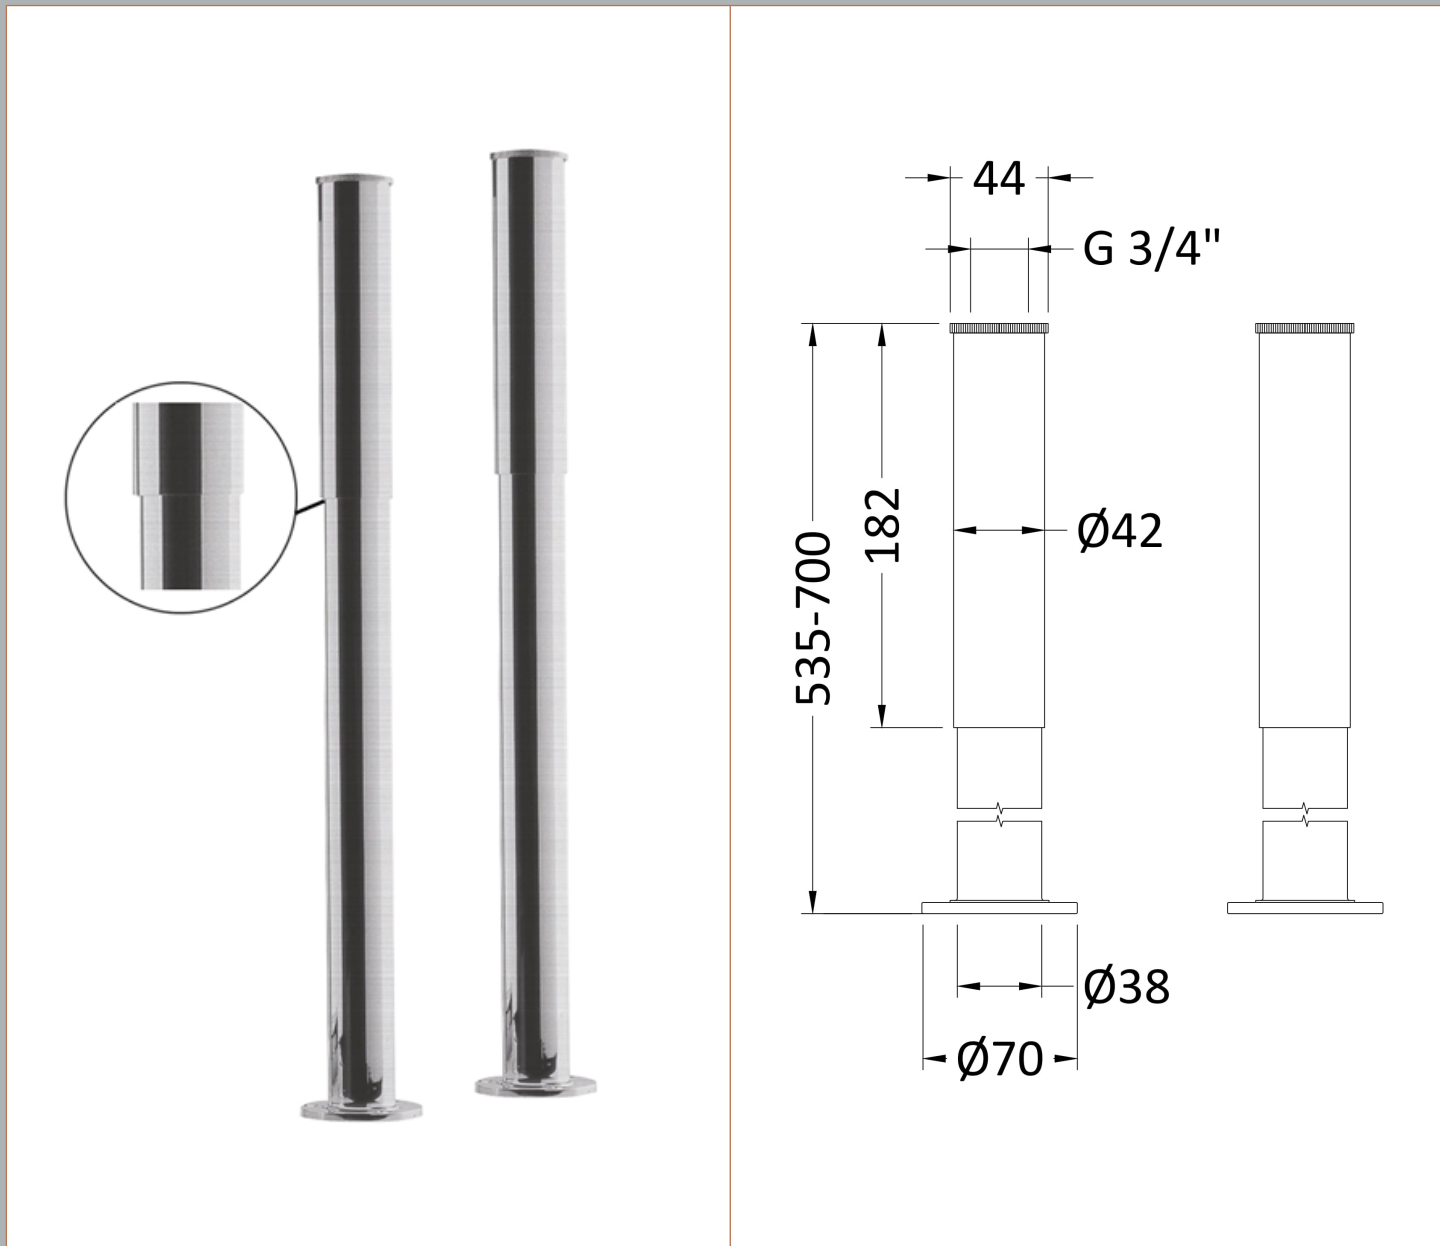

Sales Code: CTW910BC

Description: Bath Legs With Adjustable Shrouds

Product Dimensions

Length (mm):	
Width (mm):	
Height (mm):	
Depth (mm):	
Nett Weight (kg):	2

Packaging Dimensions

Height (mm):	650
Width (mm):	88
Depth (mm):	48
Gross Weight (kg):	2.34

Packaging Data

Box Colour:	
Box Qty:	
Label Size:	x
Label Colour:	
Label Qty:	

Outer Box Dimensions (If Applicable)

Height (mm):	
Width (mm):	
Length (mm):	
Depth (mm):	
Gross Weight (kg):	
Barcode:	5056462642093

Product Details

Country of Origin:	United Kingdom
Fitting Instruction:	No
CE & UKCA:	
Product Material:	
Heating Element Wattage:	
Colour/Finish:	
Product Diameter:	
Connection Size:	