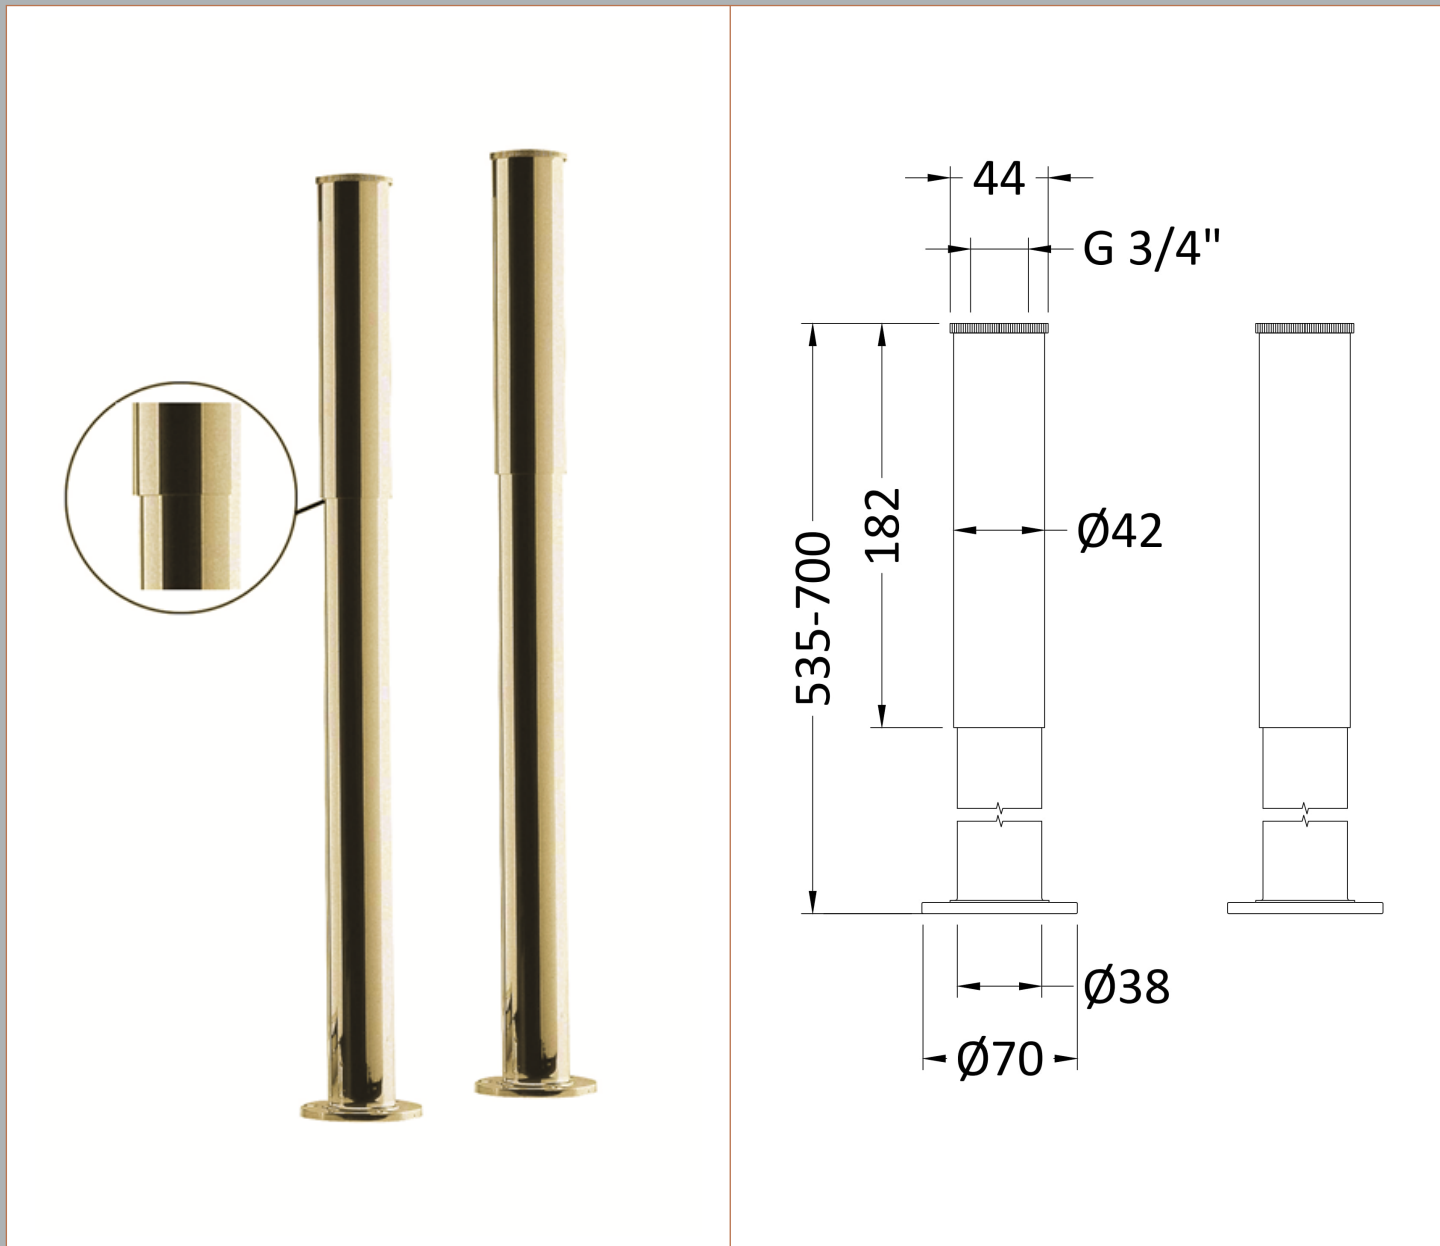

Sales Code: CTW910G

Description: Bath Legs With Adjustable Shrouds

**Product Dimensions**

Length (mm):	
Width (mm):	
Height (mm):	
Depth (mm):	
Nett Weight (kg):	2

**Packaging Dimensions**

Height (mm):	650
Width (mm):	88
Depth (mm):	48
Gross Weight (kg):	2.34

**Packaging Data**

Box Colour:	
Box Qty:	
Label Size:	x
Label Colour:	
Label Qty:	

**Outer Box Dimensions (If Applicable)**

Height (mm):	
Width (mm):	
Length (mm):	
Depth (mm):	
Gross Weight (kg):	
Barcode:	5056462642109

**Product Details**

Country of Origin:	United Kingdom
Fitting Instruction:	No
CE & UKCA:	
Product Material:	
Heating Element Wattage:	
Colour/Finish:	
Product Diameter:	
Connection Size:	