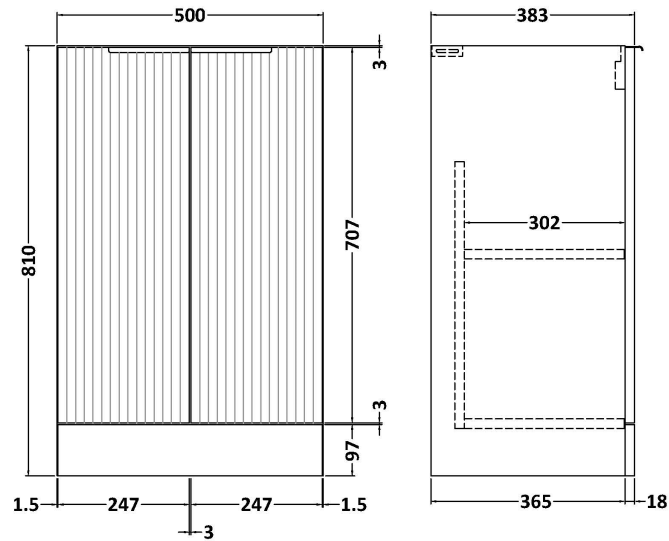

Sales Code: DFF123A

Description: 500 Fs 2-Door Vanity & Basin 1

Packaging Details

Barcode: 5056462677064

Sales Code: FLU123

Description: 500 F/S 2-Door Unit

Product Dimensions

Height (mm):	810
Width (mm):	500
Depth (mm):	383
Nett Weight (kg):	21.5

Packaging Dimensions

Height (mm):	830
Width (mm):	520
Depth (mm):	405
Gross Weight (kg):	22

Packaging Data

Box Colour:	Brown Cardboard Box - Printed
Box Qty:	0
Label Size:	0 x 0
Label Colour:	Not Applicable
Label Qty:	0

Outer Box Dimensions (If Applicable)

Height (mm):	
Width (mm):	
Depth (mm):	
Gross Weight (kg):	
Barcode:	5056462654508

Product Details

Country of Origin:	China
Fitting Instruction:	No
CE & UKCA:	
FSC Certified Materials:	Yes
Colour:	Satin White
Construction Method:	Cam & Wood Dowel
Construction Type:	Rigid
Cabinet Finish:	MFC Painted Gloss
Fascia Finish:	Mdf Painted Gloss
Cabinet Thickness (mm):	16
Fascia Thickness (mm):	18
Drawer Included:	No
Drawer Type:	Not Applicable
No of Shelves:	1
Hinge Type:	95 Degree Soft Close
Hinge Included:	Yes, Supplied
Adjustable Legs:	No, Not Required
Fixings Included:	Yes
Handle Style:	Modern
Waste Shroud:	Not Applicable
Handle Included:	Yes, Supplied
Handle Type:	Finger Pull

Sales Code: NVM012

Description: 500 Mid-Edged Basin 1 Th

Product Dimensions

Height (mm):	180
Width (mm):	510
Depth (mm):	390
Nett Weight (kg):	10.54

Packaging Dimensions

Height (mm):	210
Width (mm):	410
Depth (mm):	530
Gross Weight (kg):	10.54