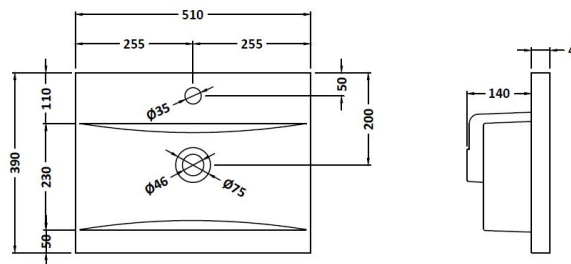

Packaging Dimensions

Height (mm):	830
Width (mm):	520
Depth (mm):	405
Gross Weight (kg):	22

Packaging Data

Box Colour:	Brown Cardboard Box - Printed
Box Qty:	0
Label Size:	0 x 0
Label Colour:	Not Applicable
Label Qty:	0

Outer Box Dimensions (If Applicable)

Height (mm):	
Width (mm):	
Depth (mm):	
Gross Weight (kg):	
Barcode:	5056462654508

Product Details

Country of Origin:	China
Fitting Instruction:	No
CE & UKCA:	
FSC Certified Materials:	Yes
Colour:	Satin White
Construction Method:	Cam & Wood Dowel
Construction Type:	Rigid
Cabinet Finish:	MFC Painted Gloss
Fascia Finish:	Mdf Painted Gloss
Cabinet Thickness (mm):	16
Fascia Thickness (mm):	18
Drawer Included:	No
Drawer Type:	Not Applicable
No of Shelves:	1
Hinge Type:	95 Degree Soft Close
Hinge Included:	Yes, Supplied
Adjustable Legs:	No, Not Required
Fixings Included:	Yes
Handle Style:	Modern
Waste Shroud:	Not Applicable
Handle Included:	Yes, Supplied
Handle Type:	Finger Pull

Sales Code: NVM012

Description: 500 Mid-Edged Basin 1 Th

Product Dimensions

Height (mm):	180
Width (mm):	510
Depth (mm):	390
Nett Weight (kg):	10.54

Packaging Dimensions

Height (mm):	210
Width (mm):	410
Depth (mm):	530
Gross Weight (kg):	10.54

Packaging Data

Box Colour:	Brown Cardboard Box - Printed
Box Qty:	1
Label Size:	100 x 50
Label Colour:	White Label
Label Qty:	2

Outer Box Dimensions (If Applicable)

Height (mm):	
Width (mm):	
Depth (mm):	
Gross Weight (kg):	
Barcode:	5055369043446