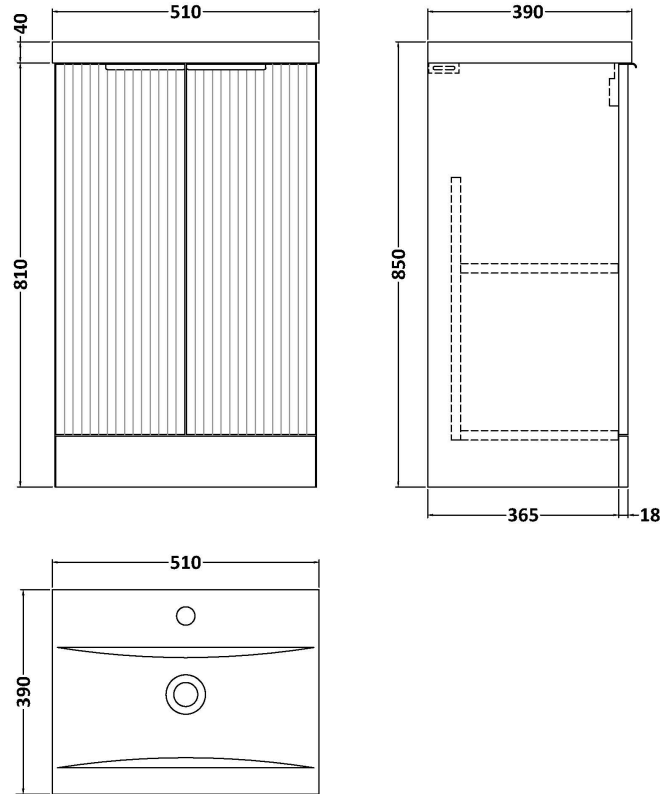

Sales Code: DFF123A

Description: 500 Fs 2-Door Vanity & Basin 1

Packaging Details

Barcode: 5056462677064

Sales Code: FLU123

Description: 500 F/S 2-Door Unit

Product Dimensions

Height (mm):	810
Width (mm):	500
Depth (mm):	383
Nett Weight (kg):	21.5

Packaging Dimensions

Height (mm):	830
Width (mm):	520
Depth (mm):	405
Gross Weight (kg):	22

Packaging Data

Box Colour:	Brown Cardboard Box - Printed
Box Qty:	0
Label Size:	0 x 0
Label Colour:	Not Applicable
Label Qty:	0

Outer Box Dimensions (If Applicable)

Height (mm):	
Width (mm):	
Depth (mm):	
Gross Weight (kg):	
Barcode:	5056462654508

Product Details

Country of Origin:	China
Fitting Instruction:	No
CE & UKCA:	
FSC Certified Materials:	Yes
Colour:	Satin White
Construction Method:	Cam & Wood Dowel
Construction Type:	Rigid
Cabinet Finish:	MFC Painted Gloss
Fascia Finish:	Mdf Painted Gloss
Cabinet Thickness (mm):	16
Fascia Thickness (mm):	18
Drawer Included:	No
Drawer Type:	Not Applicable
No of Shelves:	1
Hinge Type:	95 Degree Soft Close
Hinge Included:	Yes, Supplied
Adjustable Legs:	No, Not Required
Fixings Included:	Yes
Handle Style:	Modern
Waste Shroud:	Not Applicable
Handle Included:	Yes, Supplied
Handle Type:	Finger Pull

Sales Code: NVM012

Description: 500 Mid-Edged Basin 1 Th

Product Dimensions

Height (mm):	180
Width (mm):	510
Depth (mm):	390
Nett Weight (kg):	10.54

Packaging Dimensions

Height (mm):	210
Width (mm):	410
Depth (mm):	530
Gross Weight (kg):	10.54