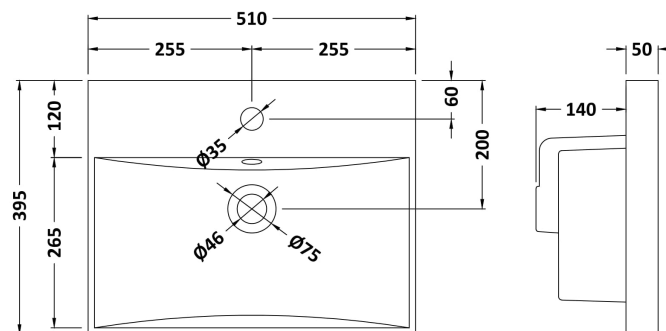

### Product Dimensions

Height (mm):	810
Width (mm):	500
Depth (mm):	383
Nett Weight (kg):	21.5

### Packaging Dimensions

Height (mm):	830
Width (mm):	520
Depth (mm):	405
Gross Weight (kg):	22

### Outer Box Dimensions (If Applicable)

Height (mm):	
Width (mm):	
Depth (mm):	
Gross Weight (kg):	
Barcode:	5056462661001

### Product Dimensions

Height (mm):	170
Width (mm):	510
Depth (mm):	395
Nett Weight (kg):	9.5