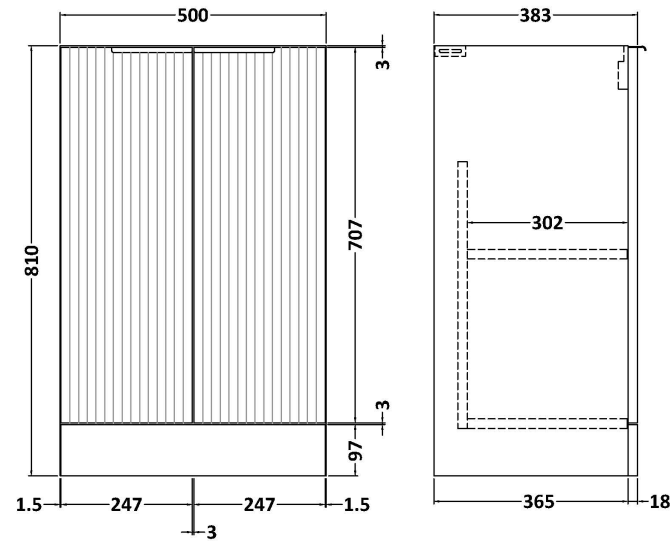

### Product Dimensions

Height (mm):	810
Width (mm):	500
Depth (mm):	383
Nett Weight (kg):	21.5

### Packaging Dimensions

Height (mm):	830
Width (mm):	520
Depth (mm):	405
Gross Weight (kg):	22

### Product Dimensions

Height (mm):	170
Width (mm):	510
Depth (mm):	395
Nett Weight (kg):	9.5

### Packaging Dimensions

Height (mm):	190
Width (mm):	530
Depth (mm):	415
Gross Weight (kg):	10