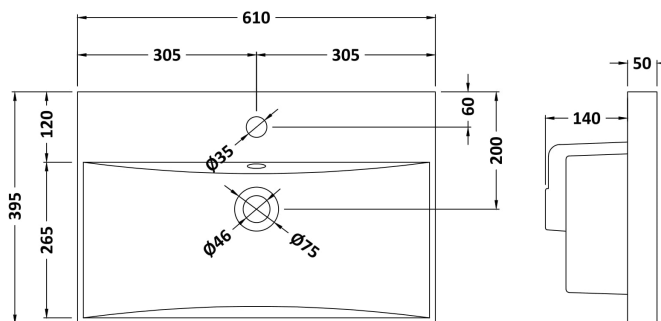

Packaging Dimensions

Height (mm):	830
Width (mm):	620
Depth (mm):	405
Gross Weight (kg):	26.7

Packaging Data

Box Colour:	Brown Cardboard Box - Printed
Box Qty:	0
Label Size:	0 x 0
Label Colour:	Not Applicable
Label Qty:	0

Outer Box Dimensions (If Applicable)

Height (mm):	
Width (mm):	
Depth (mm):	
Gross Weight (kg):	
Barcode:	5056462661032

Product Details

Country of Origin:	China
Fitting Instruction:	No
CE & UKCA:	
FSC Certified Materials:	Yes
Colour:	Satin Soft Black
Construction Method:	Cam & Wood Dowel
Construction Type:	Rigid
Cabinet Finish:	MFC Painted Gloss
Fascia Finish:	Mdf Painted Gloss
Cabinet Thickness (mm):	16
Fascia Thickness (mm):	18
Drawer Included:	No
Drawer Type:	Not Applicable
No of Shelves:	1
Hinge Type:	95 Degree Soft Close
Hinge Included:	Yes, Supplied
Adjustable Legs:	No, Not Required
Fixings Included:	Yes
Handle Style:	Modern
Waste Shroud:	Not Applicable
Handle Included:	Yes, Supplied
Handle Type:	Finger Pull

Sales Code: NVM033

Description: 600 Thin Edged Basin 1Th

Product Dimensions

Height (mm):	170
Width (mm):	610
Depth (mm):	395
Nett Weight (kg):	11

Packaging Dimensions

Height (mm):	190
Width (mm):	630
Depth (mm):	415
Gross Weight (kg):	11.5

Packaging Data

Box Colour:	Brown Cardboard Box - Printed
Box Qty:	1
Label Size:	100 x 50
Label Colour:	White Label
Label Qty:	2

Outer Box Dimensions (If Applicable)

Height (mm):	
Width (mm):	
Depth (mm):	
Gross Weight (kg):	
Barcode:	5056211853428