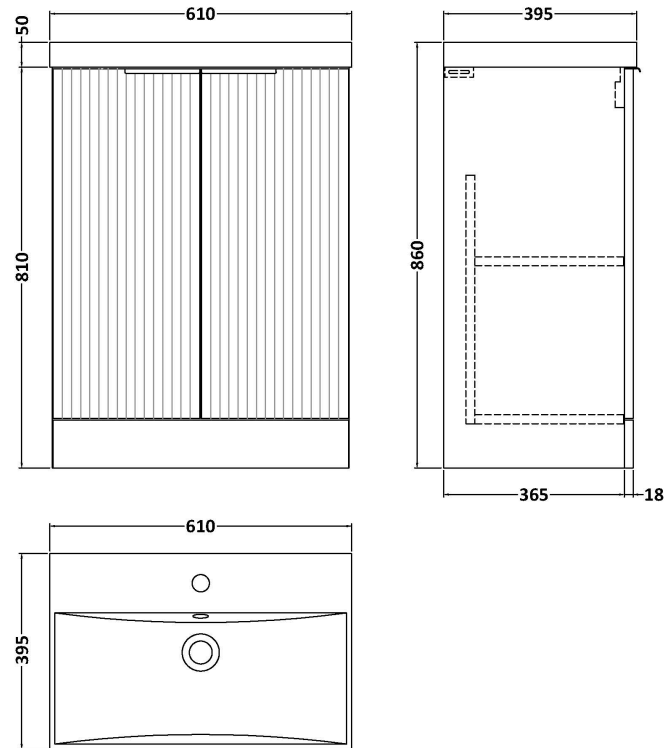

Sales Code: DFF1425D

Description: 600 F/S 2-Door Vanity & Basin 3

Packaging Details

Barcode: 5056462677620

Sales Code: FLU1425

Description: 600 F/S 2-Door Basin Unit

Product Dimensions

Height (mm):	810
Width (mm):	600
Depth (mm):	383
Nett Weight (kg):	26.2

Packaging Dimensions

Height (mm):	830
Width (mm):	620
Depth (mm):	405
Gross Weight (kg):	26.7

Packaging Data

Box Colour:	Brown Cardboard Box - Printed
Box Qty:	0
Label Size:	0 x 0
Label Colour:	Not Applicable
Label Qty:	0

Sales Code: NVM033

Description: 600 Thin Edged Basin 1Th

Product Dimensions

Height (mm):	170
Width (mm):	610
Depth (mm):	395
Nett Weight (kg):	11

Packaging Dimensions

Height (mm):	190
Width (mm):	630
Depth (mm):	415
Gross Weight (kg):	11.5

Packaging Data

Box Colour:	Brown Cardboard Box - Printed
Box Qty:	1
Label Size:	100 x 50
Label Colour:	White Label
Label Qty:	2

Outer Box Dimensions (If Applicable)

Height (mm):	
Width (mm):	
Depth (mm):	
Gross Weight (kg):	
Barcode:	5056211853428