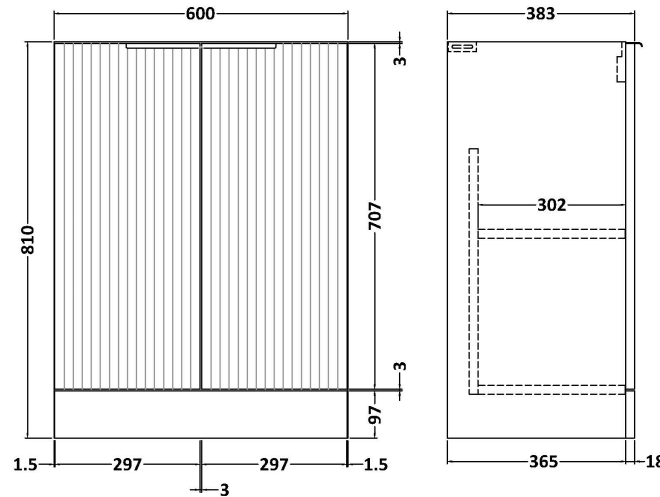

Sales Code: DFF1425D

Description: 600 F/S 2-Door Vanity & Basin 3

Packaging Details

Barcode: 5056462677620

Sales Code: FLU1425

Description: 600 F/S 2-Door Basin Unit

Product Dimensions

Height (mm):	810
Width (mm):	600
Depth (mm):	383
Nett Weight (kg):	26.2

Packaging Dimensions

Height (mm):	830
Width (mm):	620
Depth (mm):	405
Gross Weight (kg):	26.7

Packaging Data

Box Colour:	Brown Cardboard Box - Printed
Box Qty:	0
Label Size:	0 x 0
Label Colour:	Not Applicable
Label Qty:	0

Sales Code: NVM033

Description: 600 Thin Edged Basin 1Th

Product Dimensions

Height (mm):	170
Width (mm):	610
Depth (mm):	395
Nett Weight (kg):	11

Packaging Dimensions

Height (mm):	190
Width (mm):	630
Depth (mm):	415
Gross Weight (kg):	11.5

Packaging Data

Box Colour:	Brown Cardboard Box - Printed
Box Qty:	1
Label Size:	100 x 50
Label Colour:	White Label
Label Qty:	2

Outer Box Dimensions (If Applicable)

Height (mm):	
Width (mm):	
Depth (mm):	
Gross Weight (kg):	
Barcode:	5056211853428