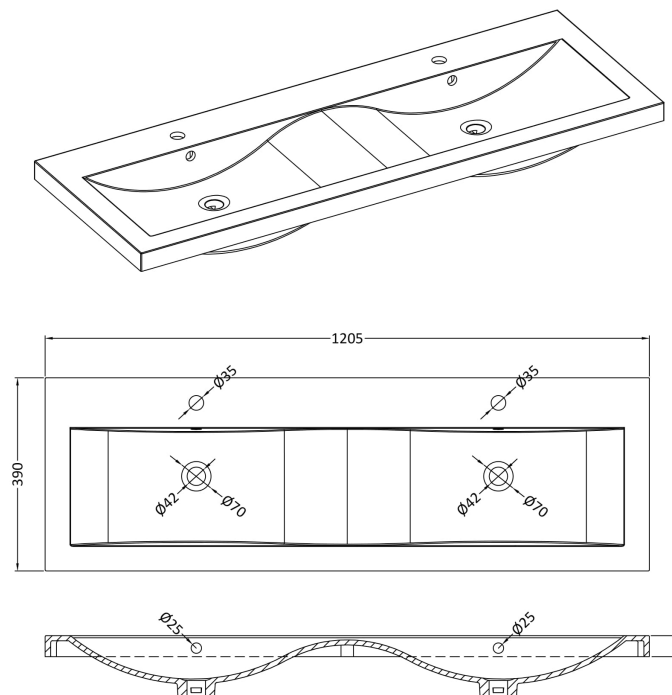

Packaging Dimensions

Height (mm):	520
Width (mm):	620
Depth (mm):	405
Gross Weight (kg):	23

Packaging Data

Box Colour:	Brown Cardboard Box - Printed
Box Qty:	0
Label Size:	0 x 0
Label Colour:	Not Applicable
Label Qty:	0

Outer Box Dimensions (If Applicable)

Height (mm):	
Width (mm):	
Depth (mm):	
Gross Weight (kg):	
Barcode:	5056462661056

Product Details

Country of Origin:	China
Fitting Instruction:	No
CE & UKCA:	
FSC Certified Materials:	Yes
Colour:	Satin Soft Black
Construction Method:	Cam & Wood Dowel
Construction Type:	Rigid
Cabinet Finish:	MFC Painted Gloss
Fascia Finish:	Mdf Painted Gloss
Cabinet Thickness (mm):	16
Fascia Thickness (mm):	18
Drawer Included:	Yes
Drawer Type:	80mm High Metal Softclose
No of Shelves:	0
Hinge Type:	Not Applicable
Hinge Included:	No
Adjustable Legs:	No, Not Required
Fixings Included:	Yes
Handle Style:	Modern
Waste Shroud:	Yes
Handle Included:	Yes, Supplied
Handle Type:	Finger Pull

Sales Code: CBM424

Description: Double Ceramic Basin 1208X392

Product Dimensions

Height (mm):	390
Width (mm):	1205
Depth (mm):	175
Nett Weight (kg):	27

Packaging Dimensions

Height (mm):	205
Width (mm):	1270
Depth (mm):	510
Gross Weight (kg):	27

Packaging Data

Box Colour:	Brown Cardboard Box - Printed
Box Qty:	1
Label Size:	100 x 50
Label Colour:	White Label
Label Qty:	2

Outer Box Dimensions (If Applicable)

Height (mm):	
Width (mm):	
Depth (mm):	
Gross Weight (kg):	
Barcode:	5056211875826