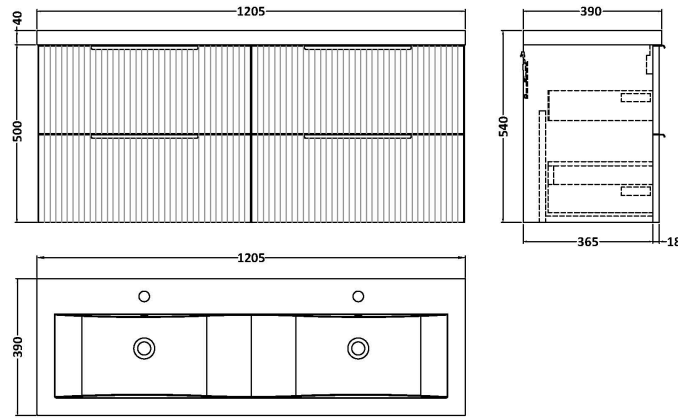

Sales Code: DFF1493F

Description: 1200 W/H 4-Drawer Vanity & Double Basin

Packaging Details

Barcode: 5056462679303

Sales Code: FLU1493

Description: 600 W/H 2-Drawer Unit

Product Dimensions

Height (mm):	500
Width (mm):	600
Depth (mm):	383
Nett Weight (kg):	22.5

Packaging Dimensions

Height (mm):	520
Width (mm):	620
Depth (mm):	405
Gross Weight (kg):	23

Packaging Data

Box Colour:	Brown Cardboard Box - Printed
Box Qty:	0
Label Size:	0 x 0
Label Colour:	Not Applicable
Label Qty:	0

Outer Box Dimensions (If Applicable)

Height (mm):	
Width (mm):	
Depth (mm):	
Gross Weight (kg):	
Barcode:	5056462661056

Product Details

Country of Origin:	China
Fitting Instruction:	No
CE & UKCA:	
FSC Certified Materials:	Yes
Colour:	Satin Soft Black
Construction Method:	Cam & Wood Dowel
Construction Type:	Rigid
Cabinet Finish:	MFC Painted Gloss
Fascia Finish:	Mdf Painted Gloss
Cabinet Thickness (mm):	16
Fascia Thickness (mm):	18
Drawer Included:	Yes
Drawer Type:	80mm High Metal Softclose
No of Shelves:	0
Hinge Type:	Not Applicable
Hinge Included:	No
Adjustable Legs:	No, Not Required
Fixings Included:	Yes
Handle Style:	Modern
Waste Shroud:	Yes
Handle Included:	Yes, Supplied
Handle Type:	Finger Pull

Sales Code: CBM424

Description: Double Ceramic Basin 1208X392

Product Dimensions

Height (mm):	390
Width (mm):	1205
Depth (mm):	175
Nett Weight (kg):	27

Packaging Dimensions

Height (mm):	205
Width (mm):	1270
Depth (mm):	510
Gross Weight (kg):	27