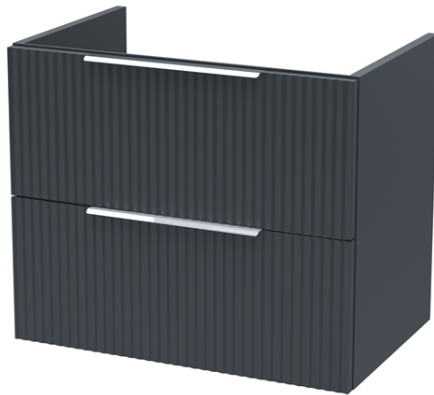

Sales Code: DFF1493F

Description: 1200 W/H 4-Drawer Vanity & Double Basin

Packaging Details

Barcode: 5056462679303

Sales Code: FLU1493

Description: 600 W/H 2-Drawer Unit

Product Dimensions

Height (mm):	500
Width (mm):	600
Depth (mm):	383
Nett Weight (kg):	22.5

Packaging Dimensions

Height (mm):	520
Width (mm):	620
Depth (mm):	405
Gross Weight (kg):	23

Packaging Data

Box Colour:	Brown Cardboard Box - Printed
Box Qty:	0
Label Size:	0 x 0
Label Colour:	Not Applicable
Label Qty:	0

Outer Box Dimensions (If Applicable)

Height (mm):	
Width (mm):	
Depth (mm):	
Gross Weight (kg):	
Barcode:	5056462661056

Product Details

Country of Origin:	China
Fitting Instruction:	No
CE & UKCA:	
FSC Certified Materials:	Yes
Colour:	Satin Soft Black
Construction Method:	Cam & Wood Dowel
Construction Type:	Rigid
Cabinet Finish:	MFC Painted Gloss
Fascia Finish:	Mdf Painted Gloss
Cabinet Thickness (mm):	16
Fascia Thickness (mm):	18
Drawer Included:	Yes
Drawer Type:	80mm High Metal Softclose
No of Shelves:	0
Hinge Type:	Not Applicable
Hinge Included:	No
Adjustable Legs:	No, Not Required
Fixings Included:	Yes
Handle Style:	Modern
Waste Shroud:	Yes
Handle Included:	Yes, Supplied
Handle Type:	Finger Pull

Sales Code: CBM424

Description: Double Ceramic Basin 1208X392

Product Dimensions

Height (mm):	390
Width (mm):	1205
Depth (mm):	175
Nett Weight (kg):	27

Packaging Dimensions

Height (mm):	205
Width (mm):	1270
Depth (mm):	510
Gross Weight (kg):	27