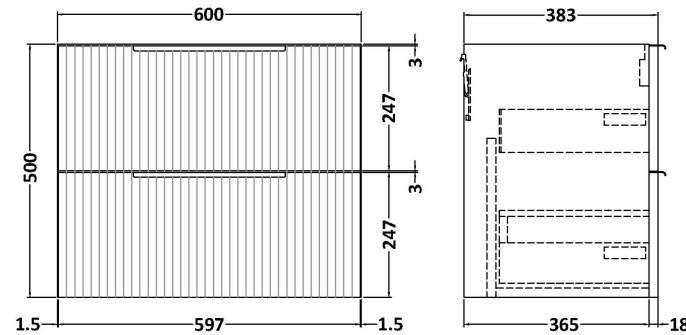

Sales Code: DFF1493F

Description: 1200 W/H 4-Drawer Vanity & Double Basin

Packaging Details

Barcode: 5056462679303

Sales Code: FLU1493

Description: 600 W/H 2-Drawer Unit

Product Dimensions

Height (mm):	500
Width (mm):	600
Depth (mm):	383
Nett Weight (kg):	22.5

Packaging Dimensions

Height (mm):	520
Width (mm):	620
Depth (mm):	405
Gross Weight (kg):	23

Packaging Data

Box Colour:	Brown Cardboard Box - Printed
Box Qty:	0
Label Size:	0 x 0
Label Colour:	Not Applicable
Label Qty:	0

Sales Code: CBM424

Description: Double Ceramic Basin 1208X392

Product Dimensions

Height (mm):	390
Width (mm):	1205
Depth (mm):	175
Nett Weight (kg):	27

Packaging Dimensions

Height (mm):	205
Width (mm):	1270
Depth (mm):	510
Gross Weight (kg):	27

Packaging Data

Box Colour:	Brown Cardboard Box - Printed
Box Qty:	1
Label Size:	100 x 50
Label Colour:	White Label
Label Qty:	2

Outer Box Dimensions (If Applicable)

Height (mm):	
Width (mm):	
Depth (mm):	
Gross Weight (kg):	
Barcode:	5056211875826