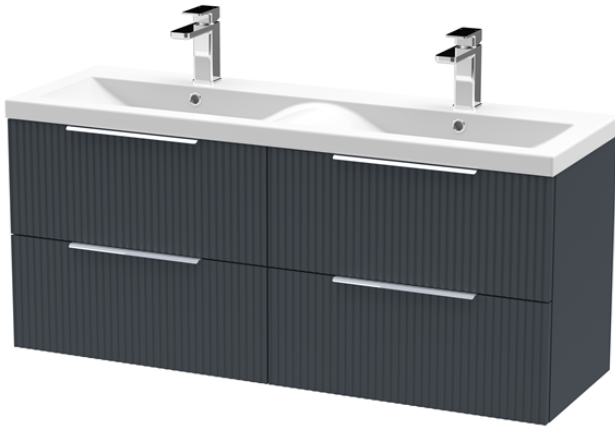

Sales Code: DFF1493F

Description: 1200 W/H 4-Drawer Vanity & Double Basin

Packaging Details

Barcode: 5056462679303

Sales Code: FLU1493

Description: 600 W/H 2-Drawer Unit

Product Dimensions

Height (mm):	500
Width (mm):	600
Depth (mm):	383
Nett Weight (kg):	22.5

Outer Box Dimensions (If Applicable)

Height (mm):	
Width (mm):	
Depth (mm):	
Gross Weight (kg):	
Barcode:	5056462661056

Product Details

Country of Origin:	China
Fitting Instruction:	No
CE & UKCA:	
FSC Certified Materials:	Yes
Colour:	Satin Soft Black
Construction Method:	Cam & Wood Dowel
Construction Type:	Rigid
Cabinet Finish:	MFC Painted Gloss
Fascia Finish:	Mdf Painted Gloss
Cabinet Thickness (mm):	16
Fascia Thickness (mm):	18
Drawer Included:	Yes
Drawer Type:	80mm High Metal Softclose
No of Shelves:	0
Hinge Type:	Not Applicable
Hinge Included:	No
Adjustable Legs:	No, Not Required
Fixings Included:	Yes
Handle Style:	Modern
Waste Shroud:	Yes
Handle Included:	Yes, Supplied
Handle Type:	Finger Pull

Sales Code: CBM424

Description: Double Ceramic Basin 1208X392

Product Dimensions

Height (mm):	390
Width (mm):	1205
Depth (mm):	175
Nett Weight (kg):	27

Packaging Dimensions

Height (mm):	205
Width (mm):	1270
Depth (mm):	510
Gross Weight (kg):	27