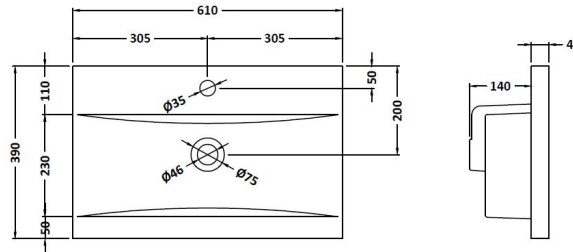

Packaging Dimensions

Height (mm):	830
Width (mm):	620
Depth (mm):	405
Gross Weight (kg):	26.7

Packaging Data

Box Colour:	Brown Cardboard Box - Printed
Box Qty:	0
Label Size:	0 x 0
Label Colour:	Not Applicable
Label Qty:	0

Outer Box Dimensions (If Applicable)

Height (mm):	
Width (mm):	
Depth (mm):	
Gross Weight (kg):	
Barcode:	5056462654638

Product Details

Country of Origin:	China
Fitting Instruction:	No
CE & UKCA:	
FSC Certified Materials:	Yes
Colour:	Satin Grey
Construction Method:	Cam & Wood Dowel
Construction Type:	Rigid
Cabinet Finish:	MFC Painted Gloss
Fascia Finish:	Mdf Painted Gloss
Cabinet Thickness (mm):	16
Fascia Thickness (mm):	18
Drawer Included:	No
Drawer Type:	Not Applicable
No of Shelves:	1
Hinge Type:	95 Degree Soft Close
Hinge Included:	Yes, Supplied
Adjustable Legs:	No, Not Required
Fixings Included:	Yes
Handle Style:	Modern
Waste Shroud:	Not Applicable
Handle Included:	Yes, Supplied
Handle Type:	Finger Pull

Sales Code: NVM013

Description: 600 Mid-Edged Basin 1 Th

Product Dimensions

Height (mm):	180
Width (mm):	610
Depth (mm):	390
Nett Weight (kg):	11

Packaging Dimensions

Height (mm):	200
Width (mm):	410
Depth (mm):	630
Gross Weight (kg):	11

Packaging Data

Box Colour:	Brown Cardboard Box - Printed
Box Qty:	1
Label Size:	100 x 50
Label Colour:	White Label
Label Qty:	2

Outer Box Dimensions (If Applicable)

Height (mm):	
Width (mm):	
Depth (mm):	
Gross Weight (kg):	
Barcode:	5055369043415