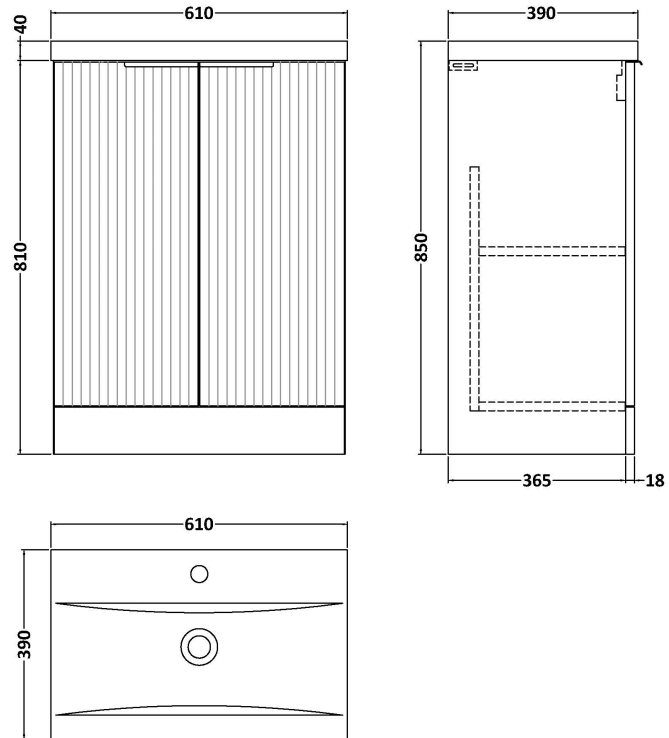

Sales Code: DFF225A

Description: 600 F/S 2-Door Vanity & Basin 1

Packaging Details

Barcode: 5056462677545

Sales Code: FLU225

Description: 600 F/S 2-Door Basin Unit

Product Dimensions

Height (mm):	810
Width (mm):	600
Depth (mm):	383
Nett Weight (kg):	26.2

Packaging Dimensions

Height (mm):	830
Width (mm):	620
Depth (mm):	405
Gross Weight (kg):	26.7

Packaging Data

Box Colour:	Brown Cardboard Box - Printed
Box Qty:	0
Label Size:	0 x 0
Label Colour:	Not Applicable
Label Qty:	0

Outer Box Dimensions (If Applicable)

Height (mm):	
Width (mm):	
Depth (mm):	
Gross Weight (kg):	
Barcode:	5056462654638

Product Details

Country of Origin:	China
Fitting Instruction:	No
CE & UKCA:	
FSC Certified Materials:	Yes
Colour:	Satin Grey
Construction Method:	Cam & Wood Dowel
Construction Type:	Rigid
Cabinet Finish:	MFC Painted Gloss
Fascia Finish:	Mdf Painted Gloss
Cabinet Thickness (mm):	16
Fascia Thickness (mm):	18
Drawer Included:	No
Drawer Type:	Not Applicable
No of Shelves:	1
Hinge Type:	95 Degree Soft Close
Hinge Included:	Yes, Supplied
Adjustable Legs:	No, Not Required
Fixings Included:	Yes
Handle Style:	Modern
Waste Shroud:	Not Applicable
Handle Included:	Yes, Supplied
Handle Type:	Finger Pull

Sales Code: NVM013

Description: 600 Mid-Edged Basin 1 Th

Product Dimensions

Height (mm):	180
Width (mm):	610
Depth (mm):	390
Nett Weight (kg):	11

Packaging Dimensions

Height (mm):	200
Width (mm):	410
Depth (mm):	630
Gross Weight (kg):	11