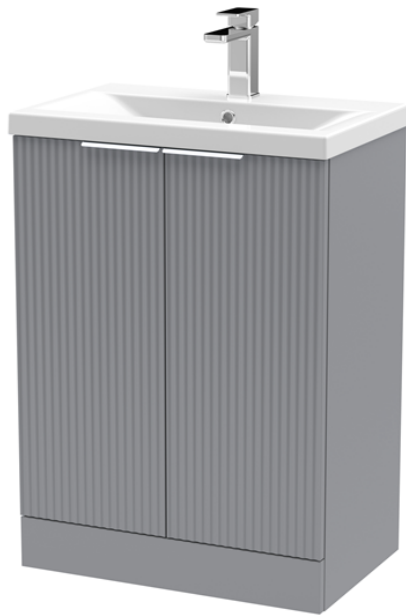

Sales Code: DFF225A

Description: 600 F/S 2-Door Vanity & Basin 1

Packaging Details

Barcode: 5056462677545

Sales Code: FLU225

Description: 600 F/S 2-Door Basin Unit

Product Dimensions

Height (mm):	810
Width (mm):	600
Depth (mm):	383
Nett Weight (kg):	26.2

Packaging Dimensions

Height (mm):	830
Width (mm):	620
Depth (mm):	405
Gross Weight (kg):	26.7

Packaging Data

Box Colour:	Brown Cardboard Box - Printed
Box Qty:	0
Label Size:	0 x 0
Label Colour:	Not Applicable
Label Qty:	0

Outer Box Dimensions (If Applicable)

Height (mm):	
Width (mm):	
Depth (mm):	
Gross Weight (kg):	
Barcode:	5056462654638

Product Details

Country of Origin:	China
Fitting Instruction:	No
CE & UKCA:	
FSC Certified Materials:	Yes
Colour:	Satin Grey
Construction Method:	Cam & Wood Dowel
Construction Type:	Rigid
Cabinet Finish:	MFC Painted Gloss
Fascia Finish:	Mdf Painted Gloss
Cabinet Thickness (mm):	16
Fascia Thickness (mm):	18
Drawer Included:	No
Drawer Type:	Not Applicable
No of Shelves:	1
Hinge Type:	95 Degree Soft Close
Hinge Included:	Yes, Supplied
Adjustable Legs:	No, Not Required
Fixings Included:	Yes
Handle Style:	Modern
Waste Shroud:	Not Applicable
Handle Included:	Yes, Supplied
Handle Type:	Finger Pull

Sales Code: NVM013

Description: 600 Mid-Edged Basin 1 Th

Product Dimensions

Height (mm):	180
Width (mm):	610
Depth (mm):	390
Nett Weight (kg):	11

Packaging Dimensions

Height (mm):	200
Width (mm):	410
Depth (mm):	630
Gross Weight (kg):	11