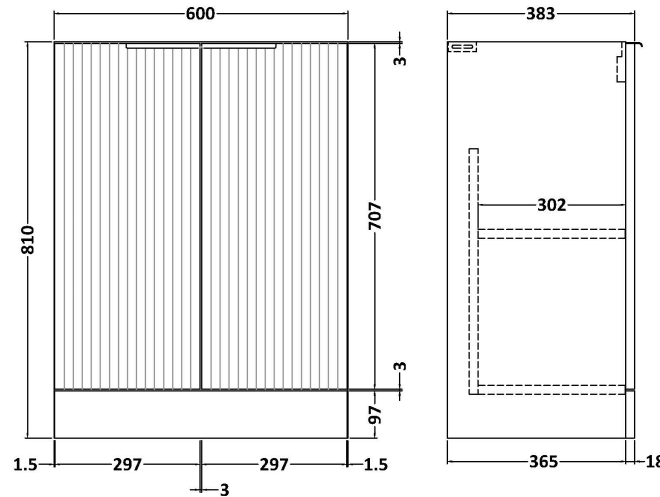

Sales Code: DFF225A

Description: 600 F/S 2-Door Vanity & Basin 1

Packaging Details

Barcode: 5056462677545

Sales Code: FLU225

Description: 600 F/S 2-Door Basin Unit

Product Dimensions

Height (mm):	810
Width (mm):	600
Depth (mm):	383
Nett Weight (kg):	26.2

Packaging Dimensions

Height (mm):	830
Width (mm):	620
Depth (mm):	405
Gross Weight (kg):	26.7

Packaging Data

Box Colour:	Brown Cardboard Box - Printed
Box Qty:	0
Label Size:	0 x 0
Label Colour:	Not Applicable
Label Qty:	0

Sales Code: NVM013

Description: 600 Mid-Edged Basin 1 Th

Product Dimensions

Height (mm):	180
Width (mm):	610
Depth (mm):	390
Nett Weight (kg):	11

Packaging Dimensions

Height (mm):	200
Width (mm):	410
Depth (mm):	630
Gross Weight (kg):	11

Packaging Data

Box Colour:	Brown Cardboard Box - Printed
Box Qty:	1
Label Size:	100 x 50
Label Colour:	White Label
Label Qty:	2

Outer Box Dimensions (If Applicable)

Height (mm):	
Width (mm):	
Depth (mm):	
Gross Weight (kg):	
Barcode:	5055369043415