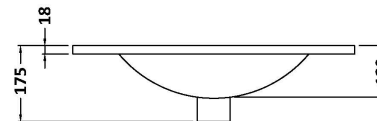

Sales Code: DFF225B

Description: 600 F/S 2-Door Vanity & Basin 2

Packaging Details

Barcode: 5056462677552

Sales Code: FLU225

Description: 600 F/S 2-Door Basin Unit

Product Dimensions

Height (mm):	810
Width (mm):	600
Depth (mm):	383
Nett Weight (kg):	26.2

Packaging Dimensions

Height (mm):	830
Width (mm):	620
Depth (mm):	405
Gross Weight (kg):	26.7

Packaging Data

Box Colour:	Brown Cardboard Box - Printed
Box Qty:	0
Label Size:	0 x 0
Label Colour:	Not Applicable
Label Qty:	0

Outer Box Dimensions (If Applicable)

Height (mm):	
Width (mm):	
Depth (mm):	
Gross Weight (kg):	
Barcode:	5056462654638

Product Details

Country of Origin:	China
Fitting Instruction:	No
CE & UKCA:	
FSC Certified Materials:	Yes
Colour:	Satin Grey
Construction Method:	Cam & Wood Dowel
Construction Type:	Rigid
Cabinet Finish:	MFC Painted Gloss
Fascia Finish:	Mdf Painted Gloss
Cabinet Thickness (mm):	16
Fascia Thickness (mm):	18
Drawer Included:	No
Drawer Type:	Not Applicable
No of Shelves:	1
Hinge Type:	95 Degree Soft Close
Hinge Included:	Yes, Supplied
Adjustable Legs:	No, Not Required
Fixings Included:	Yes
Handle Style:	Modern
Waste Shroud:	Not Applicable
Handle Included:	Yes, Supplied
Handle Type:	Finger Pull

Sales Code: NVM003

Description: Minimalist Basin 600mm

Product Dimensions

Height (mm):	170
Width (mm):	600
Depth (mm):	390
Nett Weight (kg):	10.76

Packaging Dimensions

Height (mm):	200
Width (mm):	400
Depth (mm):	620
Gross Weight (kg):	10.76