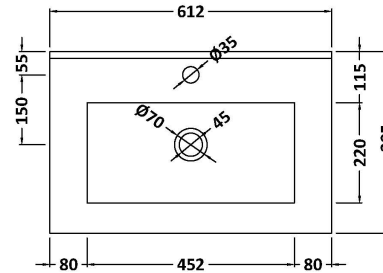

Packaging Dimensions

Height (mm):	830
Width (mm):	620
Depth (mm):	405
Gross Weight (kg):	26.7

Packaging Data

Box Colour:	Brown Cardboard Box - Printed
Box Qty:	0
Label Size:	0 x 0
Label Colour:	Not Applicable
Label Qty:	0

Outer Box Dimensions (If Applicable)

Height (mm):	
Width (mm):	
Depth (mm):	
Gross Weight (kg):	
Barcode:	5056462654638

Product Details

Country of Origin:	China
Fitting Instruction:	No
CE & UKCA:	
FSC Certified Materials:	Yes
Colour:	Satin Grey
Construction Method:	Cam & Wood Dowel
Construction Type:	Rigid
Cabinet Finish:	MFC Painted Gloss
Fascia Finish:	Mdf Painted Gloss
Cabinet Thickness (mm):	16
Fascia Thickness (mm):	18
Drawer Included:	No
Drawer Type:	Not Applicable
No of Shelves:	1
Hinge Type:	95 Degree Soft Close
Hinge Included:	Yes, Supplied
Adjustable Legs:	No, Not Required
Fixings Included:	Yes
Handle Style:	Modern
Waste Shroud:	Not Applicable
Handle Included:	Yes, Supplied
Handle Type:	Finger Pull

Sales Code: NVM003

Description: Minimalist Basin 600mm

Product Dimensions

Height (mm):	170
Width (mm):	600
Depth (mm):	390
Nett Weight (kg):	10.76

Packaging Dimensions

Height (mm):	200
Width (mm):	400
Depth (mm):	620
Gross Weight (kg):	10.76

Packaging Data

Box Colour:	Brown Cardboard Box - Printed
Box Qty:	1
Label Size:	100 x 50
Label Colour:	White Label
Label Qty:	2

Outer Box Dimensions (If Applicable)

Height (mm):	
Width (mm):	
Depth (mm):	
Gross Weight (kg):	
Barcode:	5055146194668