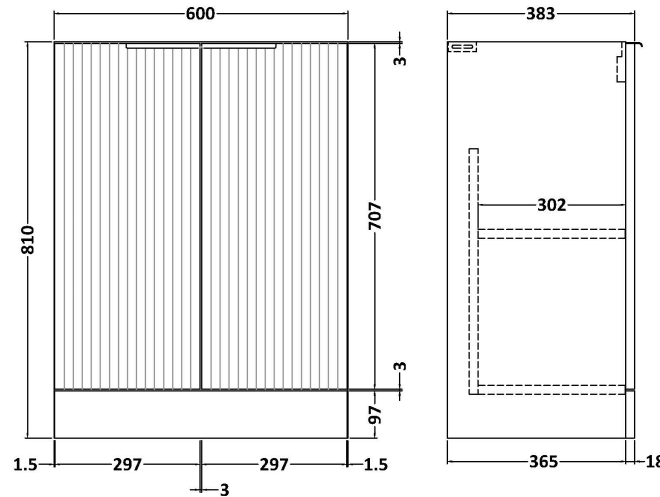

Sales Code: DFF225B

Description: 600 F/S 2-Door Vanity & Basin 2

Packaging Details

Barcode: 5056462677552

Sales Code: FLU225

Description: 600 F/S 2-Door Basin Unit

Product Dimensions

Height (mm):	810
Width (mm):	600
Depth (mm):	383
Nett Weight (kg):	26.2

Packaging Dimensions

Height (mm):	830
Width (mm):	620
Depth (mm):	405
Gross Weight (kg):	26.7

Packaging Data

Box Colour:	Brown Cardboard Box - Printed
Box Qty:	0
Label Size:	0 x 0
Label Colour:	Not Applicable
Label Qty:	0

Sales Code: NVM003

Description: Minimalist Basin 600mm

Product Dimensions

Height (mm):	170
Width (mm):	600
Depth (mm):	390
Nett Weight (kg):	10.76

Packaging Dimensions

Height (mm):	200
Width (mm):	400
Depth (mm):	620
Gross Weight (kg):	10.76

Packaging Data

Box Colour:	Brown Cardboard Box - Printed
Box Qty:	1
Label Size:	100 x 50
Label Colour:	White Label
Label Qty:	2

Outer Box Dimensions (If Applicable)

Height (mm):	
Width (mm):	
Depth (mm):	
Gross Weight (kg):	
Barcode:	5055146194668