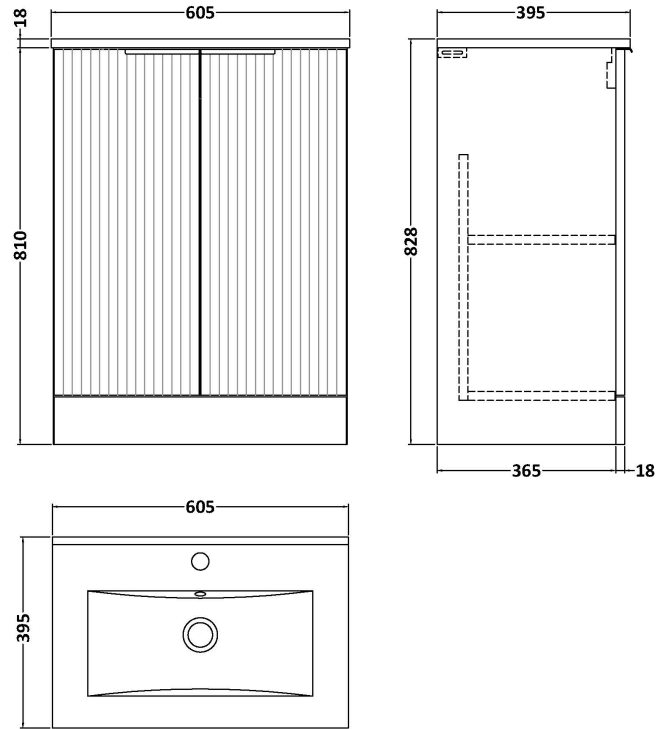

Sales Code: DFF225B

Description: 600 F/S 2-Door Vanity & Basin 2

Packaging Details

Barcode: 5056462677552

Sales Code: FLU225

Description: 600 F/S 2-Door Basin Unit

Product Dimensions

Height (mm):	810
Width (mm):	600
Depth (mm):	383
Nett Weight (kg):	26.2

Packaging Dimensions

Height (mm):	830
Width (mm):	620
Depth (mm):	405
Gross Weight (kg):	26.7

Packaging Data

Box Colour:	Brown Cardboard Box - Printed
Box Qty:	0
Label Size:	0 x 0
Label Colour:	Not Applicable
Label Qty:	0

Outer Box Dimensions (If Applicable)

Height (mm):	
Width (mm):	
Depth (mm):	
Gross Weight (kg):	
Barcode:	5056462654638

Product Details

Country of Origin:	China
Fitting Instruction:	No
CE & UKCA:	
FSC Certified Materials:	Yes
Colour:	Satin Grey
Construction Method:	Cam & Wood Dowel
Construction Type:	Rigid
Cabinet Finish:	MFC Painted Gloss
Fascia Finish:	Mdf Painted Gloss
Cabinet Thickness (mm):	16
Fascia Thickness (mm):	18
Drawer Included:	No
Drawer Type:	Not Applicable
No of Shelves:	1
Hinge Type:	95 Degree Soft Close
Hinge Included:	Yes, Supplied
Adjustable Legs:	No, Not Required
Fixings Included:	Yes
Handle Style:	Modern
Waste Shroud:	Not Applicable
Handle Included:	Yes, Supplied
Handle Type:	Finger Pull

Sales Code: NVM003

Description: Minimalist Basin 600mm

Product Dimensions

Height (mm):	170
Width (mm):	600
Depth (mm):	390
Nett Weight (kg):	10.76

Packaging Dimensions

Height (mm):	200
Width (mm):	400
Depth (mm):	620
Gross Weight (kg):	10.76