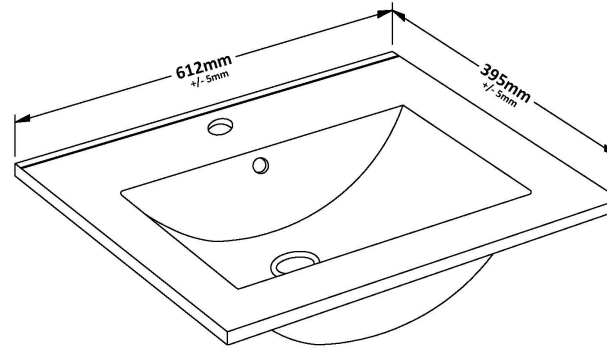

Packaging Dimensions

Height (mm):	830
Width (mm):	620
Depth (mm):	405
Gross Weight (kg):	26.7

Packaging Data

Box Colour:	Brown Cardboard Box - Printed
Box Qty:	0
Label Size:	0 x 0
Label Colour:	Not Applicable
Label Qty:	0

Outer Box Dimensions (If Applicable)

Height (mm):	
Width (mm):	
Depth (mm):	
Gross Weight (kg):	
Barcode:	5056462654638

Product Details

Country of Origin:	China
Fitting Instruction:	No
CE & UKCA:	
FSC Certified Materials:	Yes
Colour:	Satin Grey
Construction Method:	Cam & Wood Dowel
Construction Type:	Rigid
Cabinet Finish:	MFC Painted Gloss
Fascia Finish:	Mdf Painted Gloss
Cabinet Thickness (mm):	16
Fascia Thickness (mm):	18
Drawer Included:	No
Drawer Type:	Not Applicable
No of Shelves:	1
Hinge Type:	95 Degree Soft Close
Hinge Included:	Yes, Supplied
Adjustable Legs:	No, Not Required
Fixings Included:	Yes
Handle Style:	Modern
Waste Shroud:	Not Applicable
Handle Included:	Yes, Supplied
Handle Type:	Finger Pull

Sales Code: NVM003

Description: Minimalist Basin 600mm

Product Dimensions

Height (mm):	170
Width (mm):	600
Depth (mm):	390
Nett Weight (kg):	10.76

Packaging Dimensions

Height (mm):	200
Width (mm):	400
Depth (mm):	620
Gross Weight (kg):	10.76

Packaging Data

Box Colour:	Brown Cardboard Box - Printed
Box Qty:	1
Label Size:	100 x 50
Label Colour:	White Label
Label Qty:	2

Outer Box Dimensions (If Applicable)

Height (mm):	
Width (mm):	
Depth (mm):	
Gross Weight (kg):	
Barcode:	5055146194668