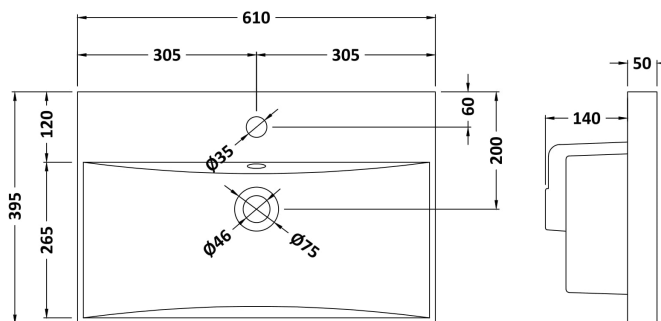

### Product Dimensions

Height (mm):	810
Width (mm):	600
Depth (mm):	383
Nett Weight (kg):	26.2

### Packaging Dimensions

Height (mm):	830
Width (mm):	620
Depth (mm):	405
Gross Weight (kg):	26.7

### Outer Box Dimensions (If Applicable)

Height (mm):	
Width (mm):	
Depth (mm):	
Gross Weight (kg):	
Barcode:	5056462654638

### Product Dimensions

Height (mm):	170
Width (mm):	610
Depth (mm):	395
Nett Weight (kg):	11