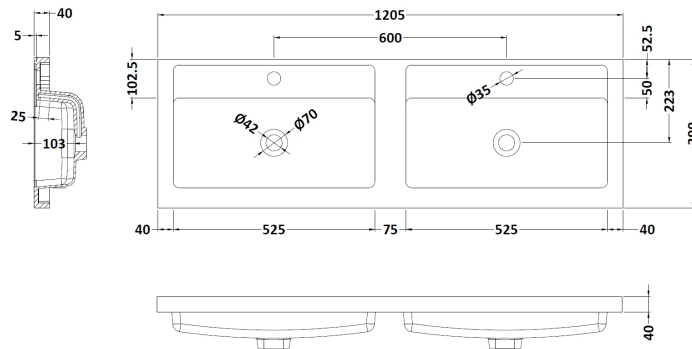

### Product Dimensions

Height (mm):	500
Width (mm):	600
Depth (mm):	383
Nett Weight (kg):	22.5

### Packaging Dimensions

Height (mm):	520
Width (mm):	620
Depth (mm):	405
Gross Weight (kg):	23

### Outer Box Dimensions (If Applicable)

Height (mm):	
Width (mm):	
Depth (mm):	
Gross Weight (kg):	
Barcode:	5056462654713

**Sales Code:** PMB424

**Description:** Double Polymarble Basin 1205 X 390

**Product Dimensions**

Height (mm):	390
Width (mm):	1205
Depth (mm):	157
Nett Weight (kg):	18.12

**Packaging Dimensions**

Height (mm):	100
Width (mm):	1205
Depth (mm):	400
Gross Weight (kg):	18.12