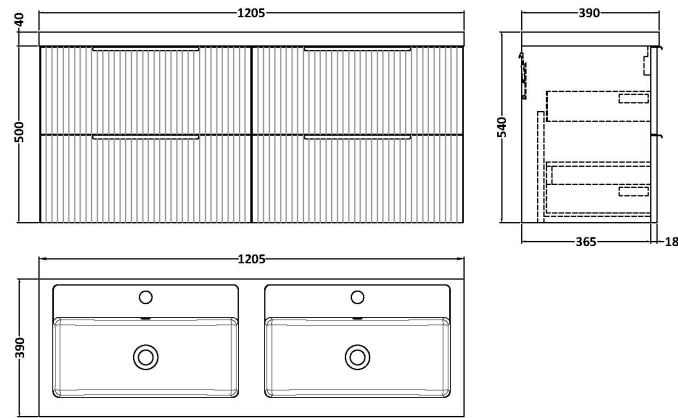

Sales Code: DFF293C

Description: 1200 W/H 4-Drawer Vanity & Double Basin

Packaging Details

Barcode: 5056462679259