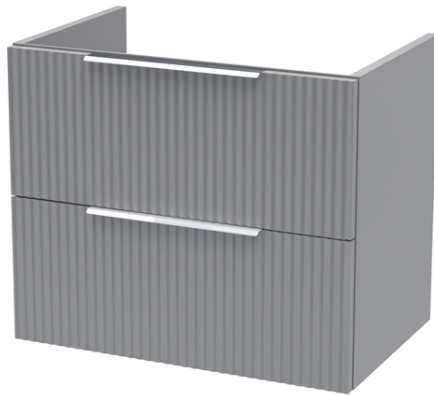

**Sales Code:** DFF293C

**Description:** 1200 W/H 4-Drawer Vanity & Double Basin

### Packaging Details

Barcode: 5056462679259

Sales Code: FLU293

Description: 600 W/H 2-Drawer Unit

### Product Dimensions

Height (mm):	500
Width (mm):	600
Depth (mm):	383
Nett Weight (kg):	22.5

### Packaging Dimensions

Height (mm):	520
Width (mm):	620
Depth (mm):	405
Gross Weight (kg):	23