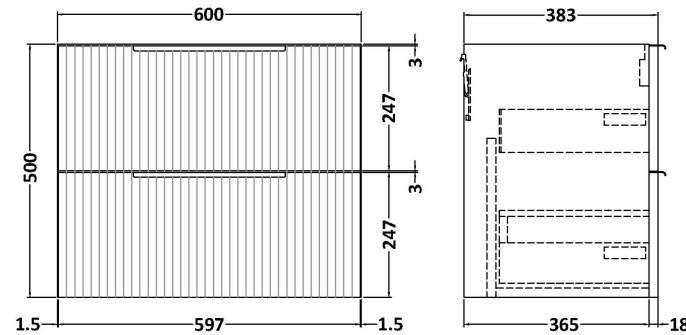

### Product Dimensions

Height (mm):	500
Width (mm):	600
Depth (mm):	383
Nett Weight (kg):	22.5

### Packaging Dimensions

Height (mm):	520
Width (mm):	620
Depth (mm):	405
Gross Weight (kg):	23

### Outer Box Dimensions (If Applicable)

Height (mm):	
Width (mm):	
Depth (mm):	
Gross Weight (kg):	
Barcode:	5056462654713

**Sales Code:** PMB424

**Description:** Double Polymarble Basin 1205 X 390

**Product Dimensions**

Height (mm):	390
Width (mm):	1205
Depth (mm):	157
Nett Weight (kg):	18.12

**Packaging Dimensions**

Height (mm):	100
Width (mm):	1205
Depth (mm):	400
Gross Weight (kg):	18.12