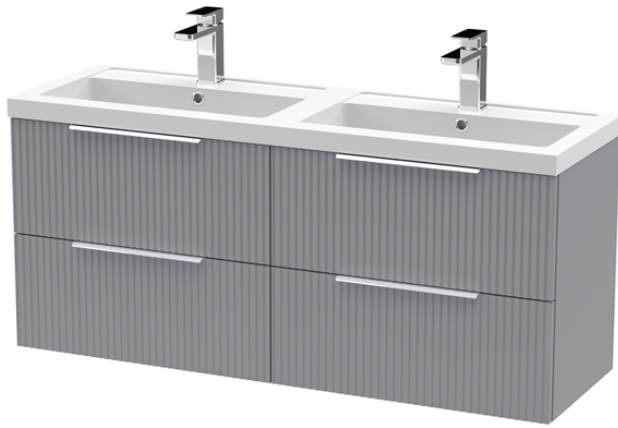

**Sales Code:** DFF293C

**Description:** 1200 W/H 4-Drawer Vanity & Double Basin

### Packaging Details

Barcode: 5056462679259

Sales Code: FLU293

Description: 600 W/H 2-Drawer Unit

### Product Dimensions

Height (mm):	500
Width (mm):	600
Depth (mm):	383
Nett Weight (kg):	22.5

**Sales Code:** PMB424

**Description:** Double Polymarble Basin 1205 X 390

**Product Dimensions**

Height (mm):	390
Width (mm):	1205
Depth (mm):	157
Nett Weight (kg):	18.12

**Packaging Dimensions**

Height (mm):	100
Width (mm):	1205
Depth (mm):	400
Gross Weight (kg):	18.12