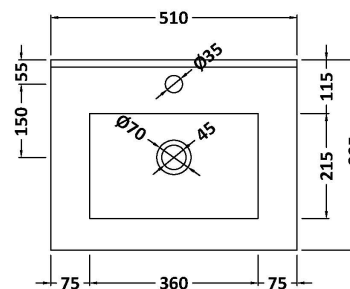

Packaging Dimensions

Height (mm):	830
Width (mm):	520
Depth (mm):	405
Gross Weight (kg):	22

Packaging Data

Box Colour:	Brown Cardboard Box - Printed
Box Qty:	0
Label Size:	0 x 0
Label Colour:	Not Applicable
Label Qty:	0

Outer Box Dimensions (If Applicable)

Height (mm):	
Width (mm):	
Depth (mm):	
Gross Weight (kg):	
Barcode:	5056462654522

Product Details

Country of Origin:	China
Fitting Instruction:	No
CE & UKCA:	
FSC Certified Materials:	Yes
Colour:	Satin Blue
Construction Method:	Cam & Wood Dowel
Construction Type:	Rigid
Cabinet Finish:	MFC Painted Gloss
Fascia Finish:	Mdf Painted Gloss
Cabinet Thickness (mm):	16
Fascia Thickness (mm):	18
Drawer Included:	No
Drawer Type:	Not Applicable
No of Shelves:	1
Hinge Type:	95 Degree Soft Close
Hinge Included:	Yes, Supplied
Adjustable Legs:	No, Not Required
Fixings Included:	Yes
Handle Style:	Modern
Waste Shroud:	Not Applicable
Handle Included:	Yes, Supplied
Handle Type:	Finger Pull

Sales Code: NVM001

Description: 500mm Minimalist Basin 1Th

Product Dimensions

Height (mm):	170
Width (mm):	500
Depth (mm):	390
Nett Weight (kg):	9

Packaging Dimensions

Height (mm):	400
Width (mm):	520
Depth (mm):	200
Gross Weight (kg):	9

Packaging Data

Box Colour:	Brown Cardboard Box
Box Qty:	1
Label Size:	105 x 50
Label Colour:	White Label
Label Qty:	1

Outer Box Dimensions (If Applicable)

Height (mm):	
Width (mm):	
Depth (mm):	
Gross Weight (kg):	
Barcode:	5055275828670