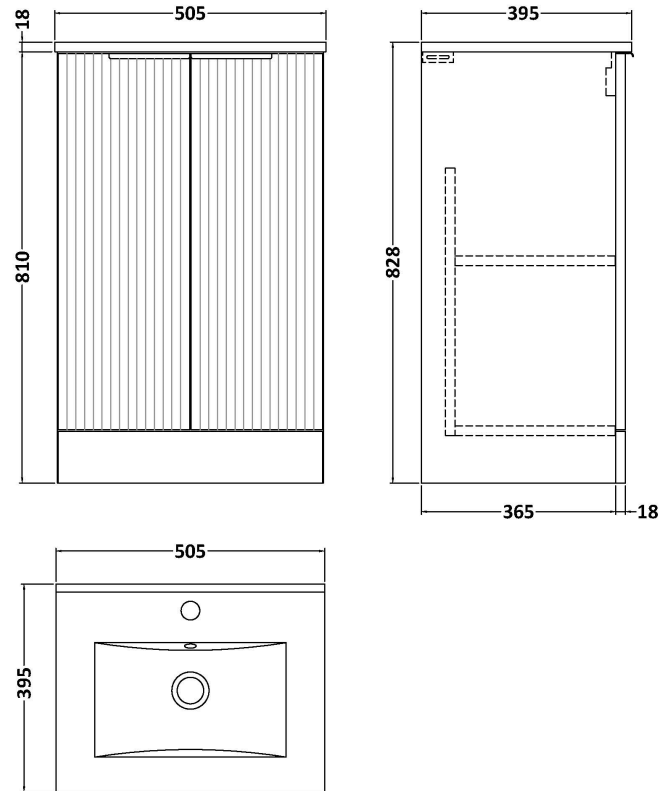

Sales Code: DFF323B

Description: 500 Fs 2-Door Vanity & Basin 2

Packaging Details

Barcode: 5056462677132

Sales Code: FLU323

Description: 500 F/S 2-Door Unit

Product Dimensions

Height (mm):	810
Width (mm):	500
Depth (mm):	383
Nett Weight (kg):	21.5

Packaging Dimensions

Height (mm):	830
Width (mm):	520
Depth (mm):	405
Gross Weight (kg):	22

Packaging Data

Box Colour:	Brown Cardboard Box - Printed
Box Qty:	0
Label Size:	0 x 0
Label Colour:	Not Applicable
Label Qty:	0

Sales Code: NVM001

Description: 500mm Minimalist Basin 1Th

Product Dimensions

Height (mm):	170
Width (mm):	500
Depth (mm):	390
Nett Weight (kg):	9

Packaging Dimensions

Height (mm):	400
Width (mm):	520
Depth (mm):	200
Gross Weight (kg):	9

Packaging Data

Box Colour:	Brown Cardboard Box
Box Qty:	1
Label Size:	105 x 50
Label Colour:	White Label
Label Qty:	1

Outer Box Dimensions (If Applicable)

Height (mm):	
Width (mm):	
Depth (mm):	
Gross Weight (kg):	
Barcode:	5055275828670