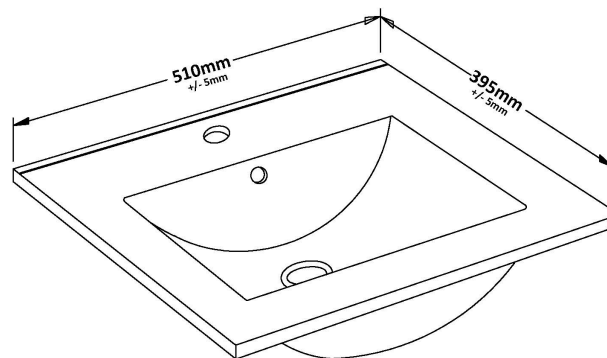

Packaging Dimensions

Height (mm):	830
Width (mm):	520
Depth (mm):	405
Gross Weight (kg):	22

Packaging Data

Box Colour:	Brown Cardboard Box - Printed
Box Qty:	0
Label Size:	0 x 0
Label Colour:	Not Applicable
Label Qty:	0

Outer Box Dimensions (If Applicable)

Height (mm):	
Width (mm):	
Depth (mm):	
Gross Weight (kg):	
Barcode:	5056462654522

Product Details

Country of Origin:	China
Fitting Instruction:	No
CE & UKCA:	
FSC Certified Materials:	Yes
Colour:	Satin Blue
Construction Method:	Cam & Wood Dowel
Construction Type:	Rigid
Cabinet Finish:	MFC Painted Gloss
Fascia Finish:	Mdf Painted Gloss
Cabinet Thickness (mm):	16
Fascia Thickness (mm):	18
Drawer Included:	No
Drawer Type:	Not Applicable
No of Shelves:	1
Hinge Type:	95 Degree Soft Close
Hinge Included:	Yes, Supplied
Adjustable Legs:	No, Not Required
Fixings Included:	Yes
Handle Style:	Modern
Waste Shroud:	Not Applicable
Handle Included:	Yes, Supplied
Handle Type:	Finger Pull

Sales Code: NVM001

Description: 500mm Minimalist Basin 1Th

Product Dimensions

Height (mm):	170
Width (mm):	500
Depth (mm):	390
Nett Weight (kg):	9

Packaging Dimensions

Height (mm):	400
Width (mm):	520
Depth (mm):	200
Gross Weight (kg):	9

Packaging Data

Box Colour:	Brown Cardboard Box
Box Qty:	1
Label Size:	105 x 50
Label Colour:	White Label
Label Qty:	1

Outer Box Dimensions (If Applicable)

Height (mm):	
Width (mm):	
Depth (mm):	
Gross Weight (kg):	
Barcode:	5055275828670