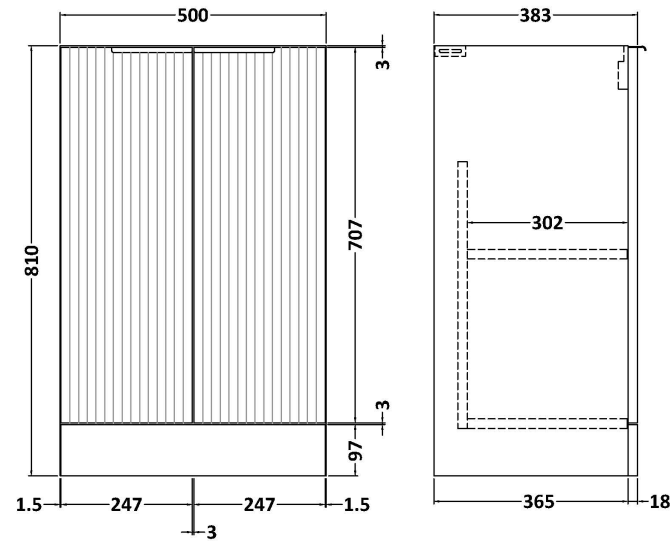

Sales Code: DFF323B

Description: 500 Fs 2-Door Vanity & Basin 2

Packaging Details

Barcode: 5056462677132

Sales Code: FLU323

Description: 500 F/S 2-Door Unit

Product Dimensions

Height (mm):	810
Width (mm):	500
Depth (mm):	383
Nett Weight (kg):	21.5

Packaging Dimensions

Height (mm):	830
Width (mm):	520
Depth (mm):	405
Gross Weight (kg):	22

Packaging Data

Box Colour:	Brown Cardboard Box - Printed
Box Qty:	0
Label Size:	0 x 0
Label Colour:	Not Applicable
Label Qty:	0

Sales Code: NVM001

Description: 500mm Minimalist Basin 1Th

Product Dimensions

Height (mm):	170
Width (mm):	500
Depth (mm):	390
Nett Weight (kg):	9

Packaging Dimensions

Height (mm):	400
Width (mm):	520
Depth (mm):	200
Gross Weight (kg):	9

Packaging Data

Box Colour:	Brown Cardboard Box
Box Qty:	1
Label Size:	105 x 50
Label Colour:	White Label
Label Qty:	1

Outer Box Dimensions (If Applicable)

Height (mm):	
Width (mm):	
Depth (mm):	
Gross Weight (kg):	
Barcode:	5055275828670