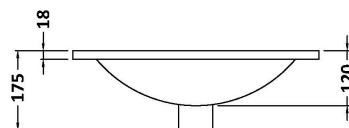

Packaging Dimensions

Height (mm):	830
Width (mm):	520
Depth (mm):	405
Gross Weight (kg):	22

Packaging Data

Box Colour:	Brown Cardboard Box - Printed
Box Qty:	0
Label Size:	0 x 0
Label Colour:	Not Applicable
Label Qty:	0

Outer Box Dimensions (If Applicable)

Height (mm):	
Width (mm):	
Depth (mm):	
Gross Weight (kg):	
Barcode:	5056462654522

Product Details

Country of Origin:	China
Fitting Instruction:	No
CE & UKCA:	
FSC Certified Materials:	Yes
Colour:	Satin Blue
Construction Method:	Cam & Wood Dowel
Construction Type:	Rigid
Cabinet Finish:	MFC Painted Gloss
Fascia Finish:	Mdf Painted Gloss
Cabinet Thickness (mm):	16
Fascia Thickness (mm):	18
Drawer Included:	No
Drawer Type:	Not Applicable
No of Shelves:	1
Hinge Type:	95 Degree Soft Close
Hinge Included:	Yes, Supplied
Adjustable Legs:	No, Not Required
Fixings Included:	Yes
Handle Style:	Modern
Waste Shroud:	Not Applicable
Handle Included:	Yes, Supplied
Handle Type:	Finger Pull

Sales Code: NVM001

Description: 500mm Minimalist Basin 1Th

Product Dimensions

Height (mm):	170
Width (mm):	500
Depth (mm):	390
Nett Weight (kg):	9

Packaging Dimensions

Height (mm):	400
Width (mm):	520
Depth (mm):	200
Gross Weight (kg):	9

Packaging Data

Box Colour:	Brown Cardboard Box
Box Qty:	1
Label Size:	105 x 50
Label Colour:	White Label
Label Qty:	1

Outer Box Dimensions (If Applicable)

Height (mm):	
Width (mm):	
Depth (mm):	
Gross Weight (kg):	
Barcode:	5055275828670