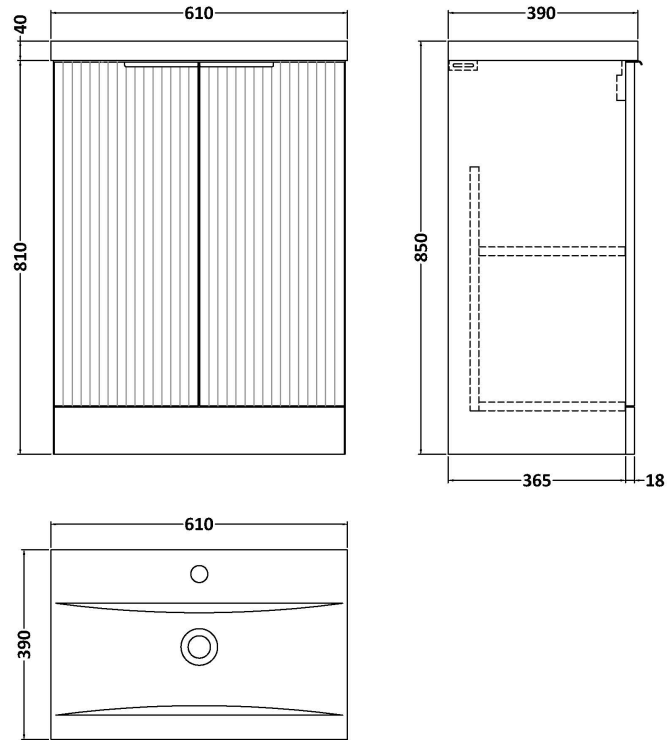

Sales Code: DFF325A

Description: 600 F/S 2-Door Vanity & Basin 1

Packaging Details

Barcode: 5056462677576

Sales Code: FLU325

Description: 600 F/S 2-Door Basin Unit

Product Dimensions

Height (mm):	810
Width (mm):	600
Depth (mm):	383
Nett Weight (kg):	26.2

Packaging Dimensions

Height (mm):	830
Width (mm):	620
Depth (mm):	405
Gross Weight (kg):	26.7

Packaging Data

Box Colour:	Brown Cardboard Box - Printed
Box Qty:	0
Label Size:	0 x 0
Label Colour:	Not Applicable
Label Qty:	0

Outer Box Dimensions (If Applicable)

Height (mm):	
Width (mm):	
Depth (mm):	
Gross Weight (kg):	
Barcode:	5056462654645

Product Details

Country of Origin:	China
Fitting Instruction:	No
CE & UKCA:	
FSC Certified Materials:	Yes
Colour:	Satin Blue
Construction Method:	Cam & Wood Dowel
Construction Type:	Rigid
Cabinet Finish:	MFC Painted Gloss
Fascia Finish:	Mdf Painted Gloss
Cabinet Thickness (mm):	16
Fascia Thickness (mm):	18
Drawer Included:	No
Drawer Type:	Not Applicable
No of Shelves:	1
Hinge Type:	95 Degree Soft Close
Hinge Included:	Yes, Supplied
Adjustable Legs:	No, Not Required
Fixings Included:	Yes
Handle Style:	Modern
Waste Shroud:	Not Applicable
Handle Included:	Yes, Supplied
Handle Type:	Finger Pull

Sales Code: NVM013

Description: 600 Mid-Edged Basin 1 Th

Product Dimensions

Height (mm):	180
Width (mm):	610
Depth (mm):	390
Nett Weight (kg):	11

Packaging Dimensions

Height (mm):	200
Width (mm):	410
Depth (mm):	630
Gross Weight (kg):	11