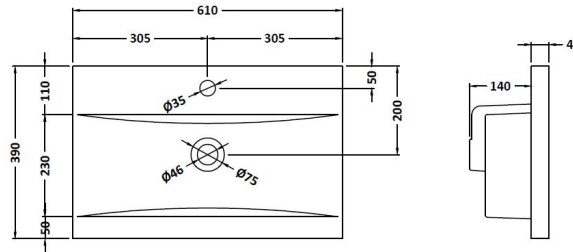

Packaging Dimensions

Height (mm):	830
Width (mm):	620
Depth (mm):	405
Gross Weight (kg):	26.7

Packaging Data

Box Colour:	Brown Cardboard Box - Printed
Box Qty:	0
Label Size:	0 x 0
Label Colour:	Not Applicable
Label Qty:	0

Outer Box Dimensions (If Applicable)

Height (mm):	
Width (mm):	
Depth (mm):	
Gross Weight (kg):	
Barcode:	5056462654645

Product Details

Country of Origin:	China
Fitting Instruction:	No
CE & UKCA:	
FSC Certified Materials:	Yes
Colour:	Satin Blue
Construction Method:	Cam & Wood Dowel
Construction Type:	Rigid
Cabinet Finish:	MFC Painted Gloss
Fascia Finish:	Mdf Painted Gloss
Cabinet Thickness (mm):	16
Fascia Thickness (mm):	18
Drawer Included:	No
Drawer Type:	Not Applicable
No of Shelves:	1
Hinge Type:	95 Degree Soft Close
Hinge Included:	Yes, Supplied
Adjustable Legs:	No, Not Required
Fixings Included:	Yes
Handle Style:	Modern
Waste Shroud:	Not Applicable
Handle Included:	Yes, Supplied
Handle Type:	Finger Pull

Sales Code: NVM013

Description: 600 Mid-Edged Basin 1 Th

Product Dimensions

Height (mm):	180
Width (mm):	610
Depth (mm):	390
Nett Weight (kg):	11

Packaging Dimensions

Height (mm):	200
Width (mm):	410
Depth (mm):	630
Gross Weight (kg):	11

Packaging Data

Box Colour:	Brown Cardboard Box - Printed
Box Qty:	1
Label Size:	100 x 50
Label Colour:	White Label
Label Qty:	2

Outer Box Dimensions (If Applicable)

Height (mm):	
Width (mm):	
Depth (mm):	
Gross Weight (kg):	
Barcode:	5055369043415