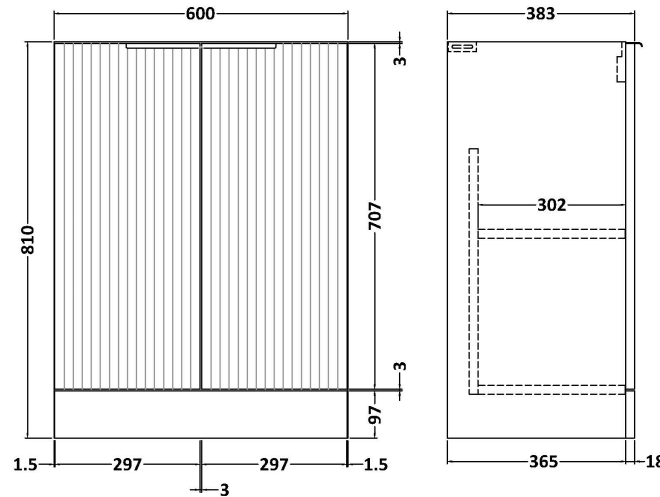

Sales Code: DFF325A

Description: 600 F/S 2-Door Vanity & Basin 1

Packaging Details

Barcode: 5056462677576

Sales Code: FLU325

Description: 600 F/S 2-Door Basin Unit

Product Dimensions

Height (mm):	810
Width (mm):	600
Depth (mm):	383
Nett Weight (kg):	26.2

Packaging Dimensions

Height (mm):	830
Width (mm):	620
Depth (mm):	405
Gross Weight (kg):	26.7

Packaging Data

Box Colour:	Brown Cardboard Box - Printed
Box Qty:	0
Label Size:	0 x 0
Label Colour:	Not Applicable
Label Qty:	0

Sales Code: NVM013

Description: 600 Mid-Edged Basin 1 Th

Product Dimensions

Height (mm):	180
Width (mm):	610
Depth (mm):	390
Nett Weight (kg):	11

Packaging Dimensions

Height (mm):	200
Width (mm):	410
Depth (mm):	630
Gross Weight (kg):	11

Packaging Data

Box Colour:	Brown Cardboard Box - Printed
Box Qty:	1
Label Size:	100 x 50
Label Colour:	White Label
Label Qty:	2

Outer Box Dimensions (If Applicable)

Height (mm):	
Width (mm):	
Depth (mm):	
Gross Weight (kg):	
Barcode:	5055369043415