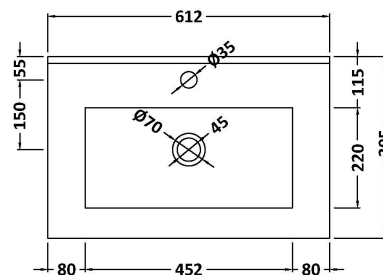

### Product Dimensions

Height (mm):	810
Width (mm):	600
Depth (mm):	383
Nett Weight (kg):	26.2

### Packaging Dimensions

Height (mm):	830
Width (mm):	620
Depth (mm):	405
Gross Weight (kg):	26.7

### Outer Box Dimensions (If Applicable)

Height (mm):	
Width (mm):	
Depth (mm):	
Gross Weight (kg):	
Barcode:	5056462654645

### Product Dimensions

Height (mm):	170
Width (mm):	600
Depth (mm):	390
Nett Weight (kg):	10.76