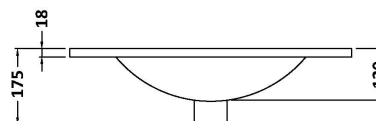

### Product Dimensions

Height (mm):	810
Width (mm):	600
Depth (mm):	383
Nett Weight (kg):	26.2

### Packaging Dimensions

Height (mm):	830
Width (mm):	620
Depth (mm):	405
Gross Weight (kg):	26.7

### Outer Box Dimensions (If Applicable)

Height (mm):	
Width (mm):	
Depth (mm):	
Gross Weight (kg):	
Barcode:	5056462654645

### Product Dimensions

Height (mm):	170
Width (mm):	600
Depth (mm):	390
Nett Weight (kg):	10.76