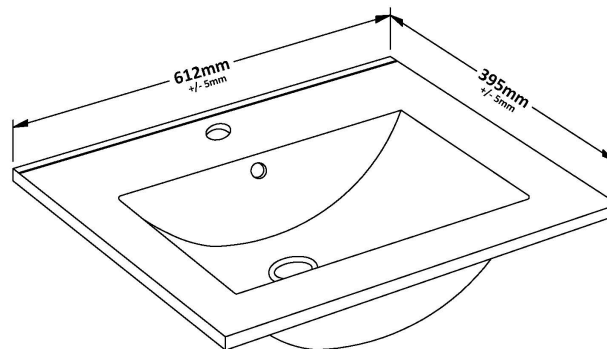

### Product Dimensions

Height (mm):	810
Width (mm):	600
Depth (mm):	383
Nett Weight (kg):	26.2

### Packaging Dimensions

Height (mm):	830
Width (mm):	620
Depth (mm):	405
Gross Weight (kg):	26.7

### Outer Box Dimensions (If Applicable)

Height (mm):	
Width (mm):	
Depth (mm):	
Gross Weight (kg):	
Barcode:	5056462654645

### Product Dimensions

Height (mm):	170
Width (mm):	600
Depth (mm):	390
Nett Weight (kg):	10.76