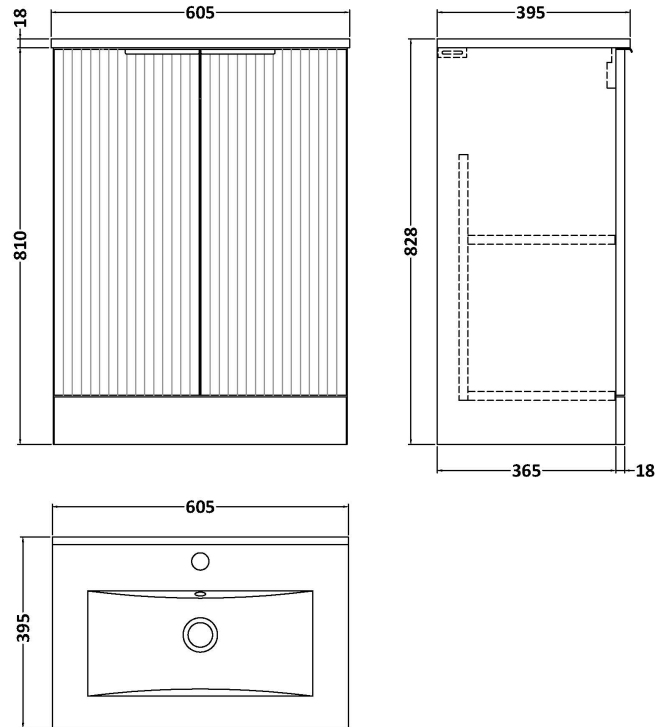

Sales Code: DFF325B

Description: 600 F/S 2-Door Vanity & Basin 2

Packaging Details

Barcode: 5056462677583