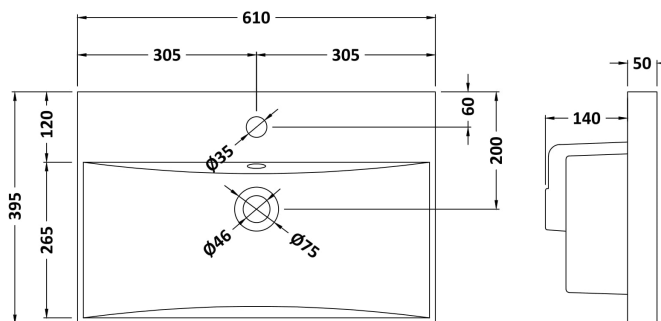

### Product Dimensions

Height (mm):	810
Width (mm):	600
Depth (mm):	383
Nett Weight (kg):	26.2

### Packaging Dimensions

Height (mm):	830
Width (mm):	620
Depth (mm):	405
Gross Weight (kg):	26.7

### Outer Box Dimensions (If Applicable)

Height (mm):	
Width (mm):	
Depth (mm):	
Gross Weight (kg):	
Barcode:	5056462654645

### Product Dimensions

Height (mm):	170
Width (mm):	610
Depth (mm):	395
Nett Weight (kg):	11