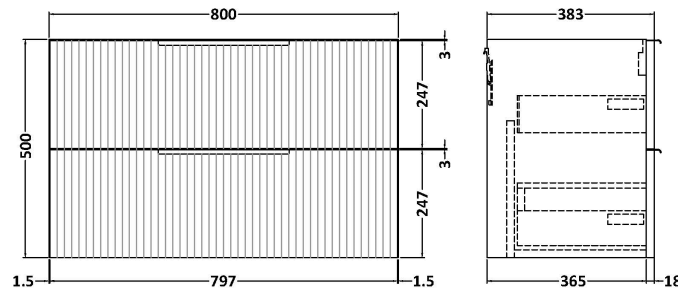

Sales Code: DFF395W

Description: 800 W/H 2-Drawer Vanity & Worktop

Packaging Details

Barcode: 5056462678887

Sales Code: FLU395

Description: 800 W/H 2-Drawer Unit

Product Dimensions

Height (mm):	500
Width (mm):	800
Depth (mm):	383
Nett Weight (kg):	24.5

Packaging Dimensions

Height (mm):	520
Width (mm):	820
Depth (mm):	405
Gross Weight (kg):	25

Packaging Data

Box Colour:	Brown Cardboard Box - Printed
Box Qty:	0
Label Size:	0 x 0
Label Colour:	Not Applicable
Label Qty:	0

Outer Box Dimensions (If Applicable)

Height (mm):	
Width (mm):	
Depth (mm):	
Gross Weight (kg):	
Barcode:	5056462654805

Product Details

Country of Origin:	China
Fitting Instruction:	No
CE & UKCA:	
FSC Certified Materials:	Yes
Colour:	Satin Blue
Construction Method:	Cam & Wood Dowel
Construction Type:	Rigid
Cabinet Finish:	MFC Painted Gloss
Fascia Finish:	Mdf Painted Gloss
Cabinet Thickness (mm):	16
Fascia Thickness (mm):	18
Drawer Included:	Yes
Drawer Type:	80mm High Metal Softclose
No of Shelves:	0
Hinge Type:	Not Applicable
Hinge Included:	No
Adjustable Legs:	No, Not Required
Fixings Included:	Yes
Handle Style:	Modern
Waste Shroud:	Yes
Handle Included:	Yes, Supplied
Handle Type:	Finger Pull

Sales Code: MWT380

Description: 800 Worktop (805X390x18mm)

Product Dimensions

Height (mm):	18
Width (mm):	805
Depth (mm):	390
Nett Weight (kg):	3.5

Packaging Dimensions

Height (mm):	25
Width (mm):	825
Depth (mm):	410
Gross Weight (kg):	3.5