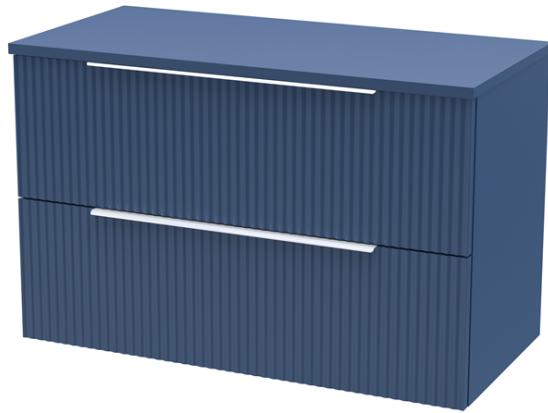

Sales Code: DFF395W

Description: 800 W/H 2-Drawer Vanity & Worktop

Packaging Details

Barcode: 5056462678887

Sales Code: FLU395

Description: 800 W/H 2-Drawer Unit

Product Dimensions

Height (mm):	500
Width (mm):	800
Depth (mm):	383
Nett Weight (kg):	24.5

Packaging Dimensions

Height (mm):	520
Width (mm):	820
Depth (mm):	405
Gross Weight (kg):	25

Packaging Data

Box Colour:	Brown Cardboard Box - Printed
Box Qty:	0
Label Size:	0 x 0
Label Colour:	Not Applicable
Label Qty:	0

Outer Box Dimensions (If Applicable)

Height (mm):	
Width (mm):	
Depth (mm):	
Gross Weight (kg):	
Barcode:	5056462654805

Product Details

Country of Origin:	China
Fitting Instruction:	No
CE & UKCA:	
FSC Certified Materials:	Yes
Colour:	Satin Blue
Construction Method:	Cam & Wood Dowel
Construction Type:	Rigid
Cabinet Finish:	MFC Painted Gloss
Fascia Finish:	Mdf Painted Gloss
Cabinet Thickness (mm):	16
Fascia Thickness (mm):	18
Drawer Included:	Yes
Drawer Type:	80mm High Metal Softclose
No of Shelves:	0
Hinge Type:	Not Applicable
Hinge Included:	No
Adjustable Legs:	No, Not Required
Fixings Included:	Yes
Handle Style:	Modern
Waste Shroud:	Yes
Handle Included:	Yes, Supplied
Handle Type:	Finger Pull

Sales Code: MWT380

Description: 800 Worktop (805X390x18mm)

Product Dimensions

Height (mm):	18
Width (mm):	805
Depth (mm):	390
Nett Weight (kg):	3.5

Packaging Dimensions

Height (mm):	25
Width (mm):	825
Depth (mm):	410
Gross Weight (kg):	3.5