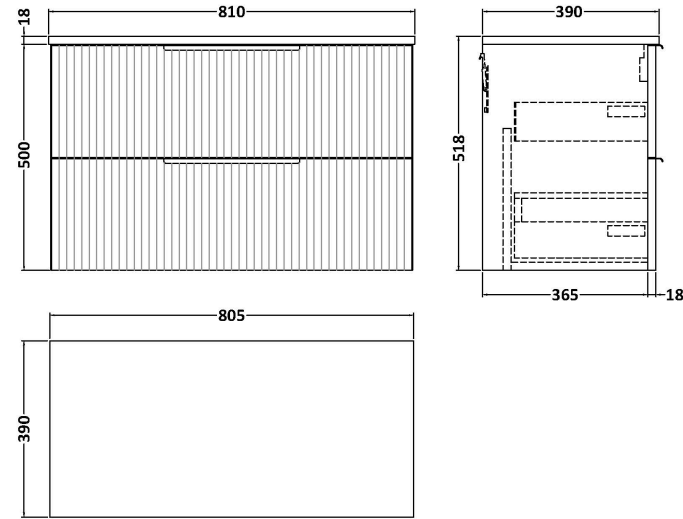

Sales Code: DFF395W

Description: 800 W/H 2-Drawer Vanity & Worktop

Packaging Details

Barcode: 5056462678887

Sales Code: FLU395

Description: 800 W/H 2-Drawer Unit

Product Dimensions

Height (mm):	500
Width (mm):	800
Depth (mm):	383
Nett Weight (kg):	24.5

Packaging Dimensions

Height (mm):	520
Width (mm):	820
Depth (mm):	405
Gross Weight (kg):	25

Packaging Data

Box Colour:	Brown Cardboard Box - Printed
Box Qty:	0
Label Size:	0 x 0
Label Colour:	Not Applicable
Label Qty:	0

Outer Box Dimensions (If Applicable)

Height (mm):	
Width (mm):	
Depth (mm):	
Gross Weight (kg):	
Barcode:	5056462654805

Product Details

Country of Origin:	China
Fitting Instruction:	No
CE & UKCA:	
FSC Certified Materials:	Yes
Colour:	Satin Blue
Construction Method:	Cam & Wood Dowel
Construction Type:	Rigid
Cabinet Finish:	MFC Painted Gloss
Fascia Finish:	Mdf Painted Gloss
Cabinet Thickness (mm):	16
Fascia Thickness (mm):	18
Drawer Included:	Yes
Drawer Type:	80mm High Metal Softclose
No of Shelves:	0
Hinge Type:	Not Applicable
Hinge Included:	No
Adjustable Legs:	No, Not Required
Fixings Included:	Yes
Handle Style:	Modern
Waste Shroud:	Yes
Handle Included:	Yes, Supplied
Handle Type:	Finger Pull

Sales Code: MWT380

Description: 800 Worktop (805X390x18mm)

Product Dimensions

Height (mm):	18
Width (mm):	805
Depth (mm):	390
Nett Weight (kg):	3.5

Packaging Dimensions

Height (mm):	25
Width (mm):	825
Depth (mm):	410
Gross Weight (kg):	3.5