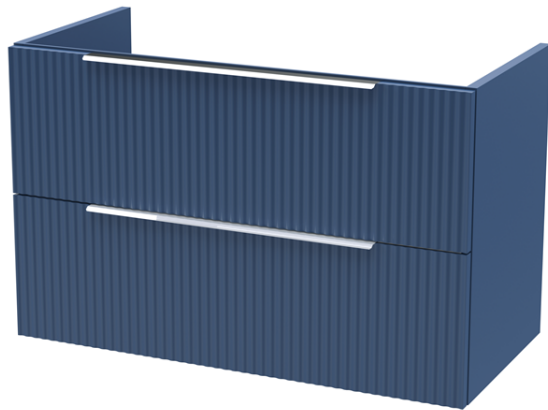

Sales Code: DFF395W

Description: 800 W/H 2-Drawer Vanity & Worktop

Packaging Details

Barcode: 5056462678887

Sales Code: FLU395

Description: 800 W/H 2-Drawer Unit

Product Dimensions

Height (mm):	500
Width (mm):	800
Depth (mm):	383
Nett Weight (kg):	24.5

Packaging Dimensions

Height (mm):	520
Width (mm):	820
Depth (mm):	405
Gross Weight (kg):	25

Packaging Data

Box Colour:	Brown Cardboard Box - Printed
Box Qty:	0
Label Size:	0 x 0
Label Colour:	Not Applicable
Label Qty:	0

Outer Box Dimensions (If Applicable)

Height (mm):	
Width (mm):	
Depth (mm):	
Gross Weight (kg):	
Barcode:	5056462654805

Product Details

Country of Origin:	China
Fitting Instruction:	No
CE & UKCA:	
FSC Certified Materials:	Yes
Colour:	Satin Blue
Construction Method:	Cam & Wood Dowel
Construction Type:	Rigid
Cabinet Finish:	MFC Painted Gloss
Fascia Finish:	Mdf Painted Gloss
Cabinet Thickness (mm):	16
Fascia Thickness (mm):	18
Drawer Included:	Yes
Drawer Type:	80mm High Metal Softclose
No of Shelves:	0
Hinge Type:	Not Applicable
Hinge Included:	No
Adjustable Legs:	No, Not Required
Fixings Included:	Yes
Handle Style:	Modern
Waste Shroud:	Yes
Handle Included:	Yes, Supplied
Handle Type:	Finger Pull

Sales Code: MWT380

Description: 800 Worktop (805X390x18mm)

Product Dimensions

Height (mm):	18
Width (mm):	805
Depth (mm):	390
Nett Weight (kg):	3.5

Packaging Dimensions

Height (mm):	25
Width (mm):	825
Depth (mm):	410
Gross Weight (kg):	3.5