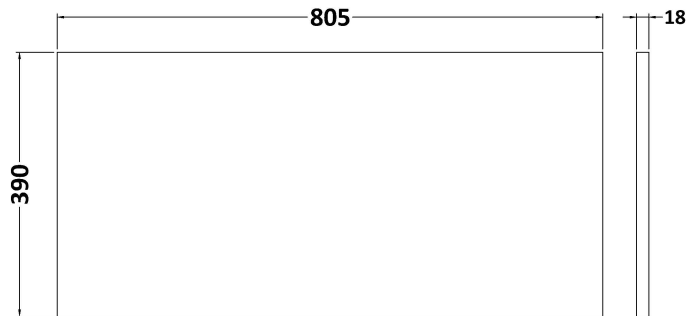

Packaging Dimensions

Height (mm):	520
Width (mm):	820
Depth (mm):	405
Gross Weight (kg):	25

Packaging Data

Box Colour:	Brown Cardboard Box - Printed
Box Qty:	0
Label Size:	0 x 0
Label Colour:	Not Applicable
Label Qty:	0

Outer Box Dimensions (If Applicable)

Height (mm):	
Width (mm):	
Depth (mm):	
Gross Weight (kg):	
Barcode:	5056462654805

Product Details

Country of Origin:	China
Fitting Instruction:	No
CE & UKCA:	
FSC Certified Materials:	Yes
Colour:	Satin Blue
Construction Method:	Cam & Wood Dowel
Construction Type:	Rigid
Cabinet Finish:	MFC Painted Gloss
Fascia Finish:	Mdf Painted Gloss
Cabinet Thickness (mm):	16
Fascia Thickness (mm):	18
Drawer Included:	Yes
Drawer Type:	80mm High Metal Softclose
No of Shelves:	0
Hinge Type:	Not Applicable
Hinge Included:	No
Adjustable Legs:	No, Not Required
Fixings Included:	Yes
Handle Style:	Modern
Waste Shroud:	Yes
Handle Included:	Yes, Supplied
Handle Type:	Finger Pull

Sales Code: MWT380

Description: 800 Worktop (805X390x18mm)

Product Dimensions

Height (mm):	18
Width (mm):	805
Depth (mm):	390
Nett Weight (kg):	3.5

Packaging Dimensions

Height (mm):	25
Width (mm):	825
Depth (mm):	410
Gross Weight (kg):	3.5

Packaging Data

Box Colour:	Brown Cardboard Box - Printed
Box Qty:	1
Label Size:	100 x 50
Label Colour:	Not Applicable
Label Qty:	0

Outer Box Dimensions (If Applicable)

Height (mm):	
Width (mm):	
Depth (mm):	
Gross Weight (kg):	
Barcode:	5056211899785