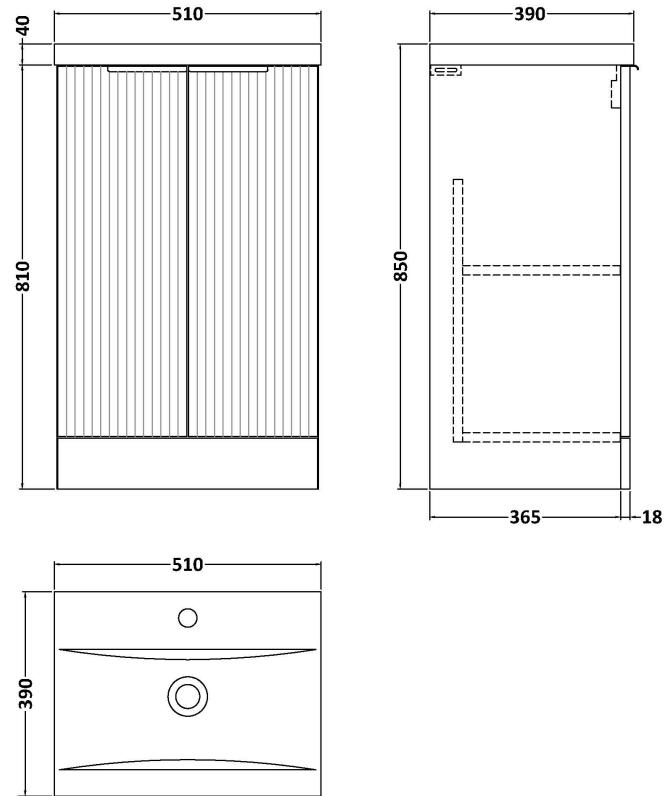

Sales Code: DFF823A

Description: 500 Fs 2-Door Vanity & Basin 1

Packaging Details

Barcode: 5056462677187

Sales Code: FLU823

Description: 500 F/S 2-Door Unit

Product Dimensions

Height (mm):	810
Width (mm):	500
Depth (mm):	383
Nett Weight (kg):	21.5

Packaging Dimensions

Height (mm):	830
Width (mm):	520
Depth (mm):	405
Gross Weight (kg):	22

Packaging Data

Box Colour:	Brown Cardboard Box - Printed
Box Qty:	0
Label Size:	0 x 0
Label Colour:	Not Applicable
Label Qty:	0

Outer Box Dimensions (If Applicable)

Height (mm):	
Width (mm):	
Depth (mm):	
Gross Weight (kg):	
Barcode:	5056462654539

Product Details

Country of Origin:	China
Fitting Instruction:	No
CE & UKCA:	
FSC Certified Materials:	Yes
Colour:	Satin Green
Construction Method:	Cam & Wood Dowel
Construction Type:	Rigid
Cabinet Finish:	MFC Painted Gloss
Fascia Finish:	Mdf Painted Gloss
Cabinet Thickness (mm):	16
Fascia Thickness (mm):	18
Drawer Included:	No
Drawer Type:	Not Applicable
No of Shelves:	1
Hinge Type:	95 Degree Soft Close
Hinge Included:	Yes, Supplied
Adjustable Legs:	No, Not Required
Fixings Included:	Yes
Handle Style:	Modern
Waste Shroud:	Not Applicable
Handle Included:	Yes, Supplied
Handle Type:	Finger Pull

Sales Code: NVM012

Description: 500 Mid-Edged Basin 1 Th

Product Dimensions

Height (mm):	180
Width (mm):	510
Depth (mm):	390
Nett Weight (kg):	10.54

Packaging Dimensions

Height (mm):	210
Width (mm):	410
Depth (mm):	530
Gross Weight (kg):	10.54