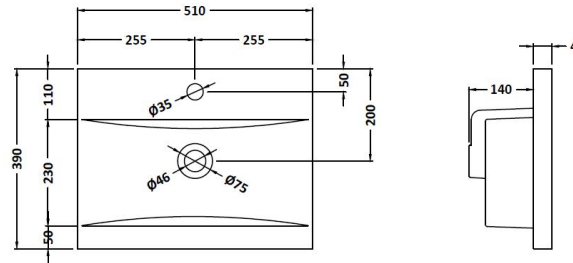

Packaging Dimensions

Height (mm):	830
Width (mm):	520
Depth (mm):	405
Gross Weight (kg):	22

Packaging Data

Box Colour:	Brown Cardboard Box - Printed
Box Qty:	0
Label Size:	0 x 0
Label Colour:	Not Applicable
Label Qty:	0

Outer Box Dimensions (If Applicable)

Height (mm):	
Width (mm):	
Depth (mm):	
Gross Weight (kg):	
Barcode:	5056462654539

Product Details

Country of Origin:	China
Fitting Instruction:	No
CE & UKCA:	
FSC Certified Materials:	Yes
Colour:	Satin Green
Construction Method:	Cam & Wood Dowel
Construction Type:	Rigid
Cabinet Finish:	MFC Painted Gloss
Fascia Finish:	Mdf Painted Gloss
Cabinet Thickness (mm):	16
Fascia Thickness (mm):	18
Drawer Included:	No
Drawer Type:	Not Applicable
No of Shelves:	1
Hinge Type:	95 Degree Soft Close
Hinge Included:	Yes, Supplied
Adjustable Legs:	No, Not Required
Fixings Included:	Yes
Handle Style:	Modern
Waste Shroud:	Not Applicable
Handle Included:	Yes, Supplied
Handle Type:	Finger Pull

Sales Code: NVM012

Description: 500 Mid-Edged Basin 1 Th

Product Dimensions

Height (mm):	180
Width (mm):	510
Depth (mm):	390
Nett Weight (kg):	10.54

Packaging Dimensions

Height (mm):	210
Width (mm):	410
Depth (mm):	530
Gross Weight (kg):	10.54

Packaging Data

Box Colour:	Brown Cardboard Box - Printed
Box Qty:	1
Label Size:	100 x 50
Label Colour:	White Label
Label Qty:	2

Outer Box Dimensions (If Applicable)

Height (mm):	
Width (mm):	
Depth (mm):	
Gross Weight (kg):	
Barcode:	5055369043446