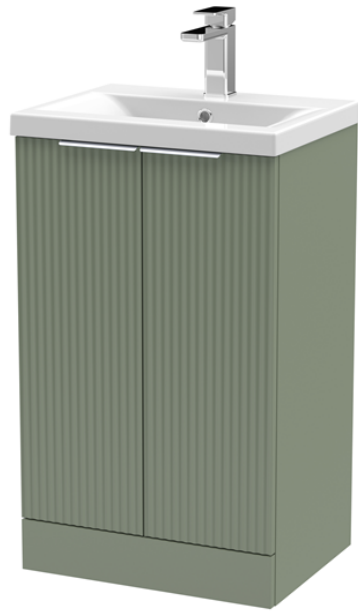

Sales Code: DFF823A

Description: 500 Fs 2-Door Vanity & Basin 1

Packaging Details

Barcode: 5056462677187

Sales Code: FLU823

Description: 500 F/S 2-Door Unit

Product Dimensions

Height (mm):	810
Width (mm):	500
Depth (mm):	383
Nett Weight (kg):	21.5

Packaging Dimensions

Height (mm):	830
Width (mm):	520
Depth (mm):	405
Gross Weight (kg):	22

Packaging Data

Box Colour:	Brown Cardboard Box - Printed
Box Qty:	0
Label Size:	0 x 0
Label Colour:	Not Applicable
Label Qty:	0

Outer Box Dimensions (If Applicable)

Height (mm):	
Width (mm):	
Depth (mm):	
Gross Weight (kg):	
Barcode:	5056462654539

Product Details

Country of Origin:	China
Fitting Instruction:	No
CE & UKCA:	
FSC Certified Materials:	Yes
Colour:	Satin Green
Construction Method:	Cam & Wood Dowel
Construction Type:	Rigid
Cabinet Finish:	MFC Painted Gloss
Fascia Finish:	Mdf Painted Gloss
Cabinet Thickness (mm):	16
Fascia Thickness (mm):	18
Drawer Included:	No
Drawer Type:	Not Applicable
No of Shelves:	1
Hinge Type:	95 Degree Soft Close
Hinge Included:	Yes, Supplied
Adjustable Legs:	No, Not Required
Fixings Included:	Yes
Handle Style:	Modern
Waste Shroud:	Not Applicable
Handle Included:	Yes, Supplied
Handle Type:	Finger Pull

Sales Code: NVM012

Description: 500 Mid-Edged Basin 1 Th

Product Dimensions

Height (mm):	180
Width (mm):	510
Depth (mm):	390
Nett Weight (kg):	10.54

Packaging Dimensions

Height (mm):	210
Width (mm):	410
Depth (mm):	530
Gross Weight (kg):	10.54