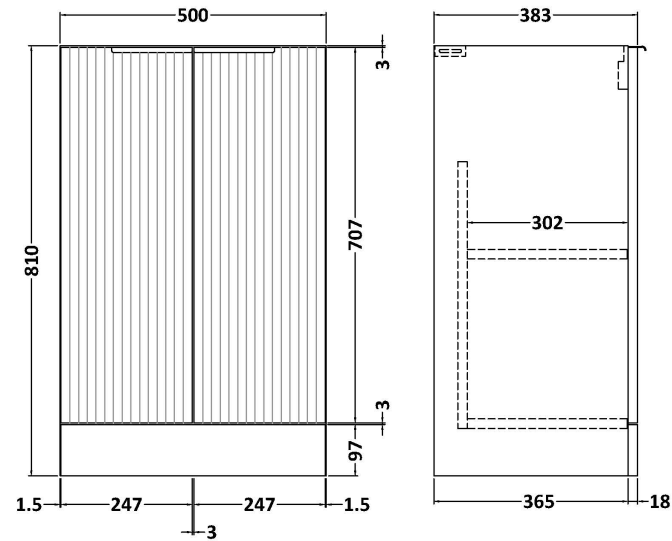

Sales Code: DFF823A

Description: 500 Fs 2-Door Vanity & Basin 1

Packaging Details

Barcode: 5056462677187

Sales Code: FLU823

Description: 500 F/S 2-Door Unit

Product Dimensions

Height (mm):	810
Width (mm):	500
Depth (mm):	383
Nett Weight (kg):	21.5

Packaging Dimensions

Height (mm):	830
Width (mm):	520
Depth (mm):	405
Gross Weight (kg):	22

Packaging Data

Box Colour:	Brown Cardboard Box - Printed
Box Qty:	0
Label Size:	0 x 0
Label Colour:	Not Applicable
Label Qty:	0

Outer Box Dimensions (If Applicable)

Height (mm):	
Width (mm):	
Depth (mm):	
Gross Weight (kg):	
Barcode:	5056462654539

Product Details

Country of Origin:	China
Fitting Instruction:	No
CE & UKCA:	
FSC Certified Materials:	Yes
Colour:	Satin Green
Construction Method:	Cam & Wood Dowel
Construction Type:	Rigid
Cabinet Finish:	MFC Painted Gloss
Fascia Finish:	Mdf Painted Gloss
Cabinet Thickness (mm):	16
Fascia Thickness (mm):	18
Drawer Included:	No
Drawer Type:	Not Applicable
No of Shelves:	1
Hinge Type:	95 Degree Soft Close
Hinge Included:	Yes, Supplied
Adjustable Legs:	No, Not Required
Fixings Included:	Yes
Handle Style:	Modern
Waste Shroud:	Not Applicable
Handle Included:	Yes, Supplied
Handle Type:	Finger Pull

Sales Code: NVM012

Description: 500 Mid-Edged Basin 1 Th

Product Dimensions

Height (mm):	180
Width (mm):	510
Depth (mm):	390
Nett Weight (kg):	10.54

Packaging Dimensions

Height (mm):	210
Width (mm):	410
Depth (mm):	530
Gross Weight (kg):	10.54