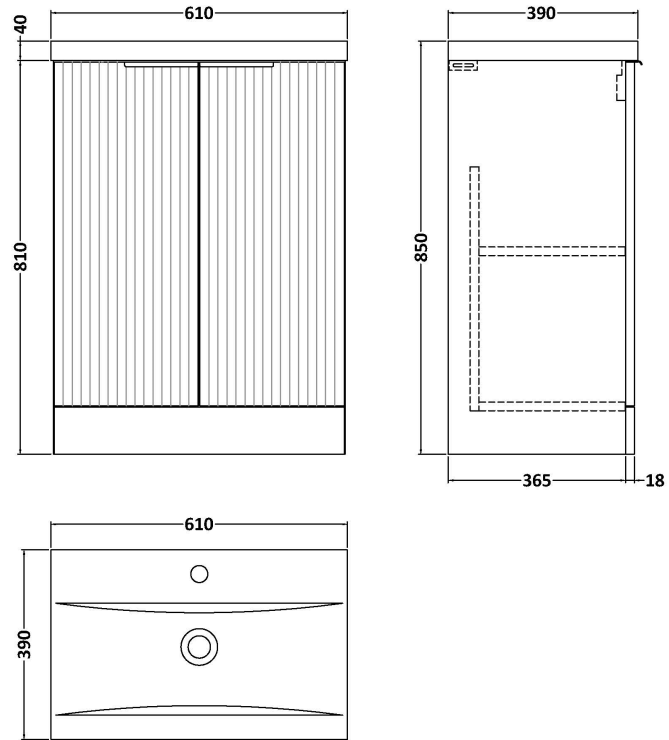

Sales Code: DFF825A

Description: 600 F/S 2-Door Vanity & Basin 1

Packaging Details

Barcode: 5056462677637

Sales Code: FLU825

Description: 600 F/S 2-Door Basin Unit

Product Dimensions

Height (mm):	810
Width (mm):	600
Depth (mm):	383
Nett Weight (kg):	26.2

Packaging Dimensions

Height (mm):	830
Width (mm):	620
Depth (mm):	405
Gross Weight (kg):	26.7

Packaging Data

Box Colour:	Brown Cardboard Box - Printed
Box Qty:	0
Label Size:	0 x 0
Label Colour:	Not Applicable
Label Qty:	0

Outer Box Dimensions (If Applicable)

Height (mm):	
Width (mm):	
Depth (mm):	
Gross Weight (kg):	
Barcode:	5056462654652

Product Details

Country of Origin:	China
Fitting Instruction:	No
CE & UKCA:	
FSC Certified Materials:	Yes
Colour:	Satin Green
Construction Method:	Cam & Wood Dowel
Construction Type:	Rigid
Cabinet Finish:	MFC Painted Gloss
Fascia Finish:	Mdf Painted Gloss
Cabinet Thickness (mm):	16
Fascia Thickness (mm):	18
Drawer Included:	No
Drawer Type:	Not Applicable
No of Shelves:	1
Hinge Type:	95 Degree Soft Close
Hinge Included:	Yes, Supplied
Adjustable Legs:	No, Not Required
Fixings Included:	Yes
Handle Style:	Modern
Waste Shroud:	Not Applicable
Handle Included:	Yes, Supplied
Handle Type:	Finger Pull

Sales Code: NVM013

Description: 600 Mid-Edged Basin 1 Th

Product Dimensions

Height (mm):	180
Width (mm):	610
Depth (mm):	390
Nett Weight (kg):	11

Packaging Dimensions

Height (mm):	200
Width (mm):	410
Depth (mm):	630
Gross Weight (kg):	11