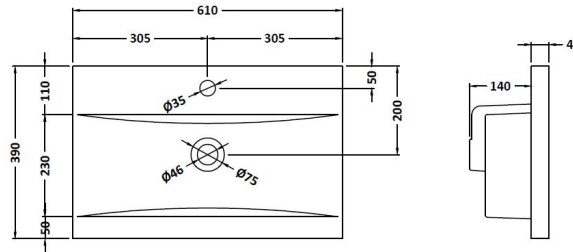

Packaging Dimensions

Height (mm):	830
Width (mm):	620
Depth (mm):	405
Gross Weight (kg):	26.7

Packaging Data

Box Colour:	Brown Cardboard Box - Printed
Box Qty:	0
Label Size:	0 x 0
Label Colour:	Not Applicable
Label Qty:	0

Outer Box Dimensions (If Applicable)

Height (mm):	
Width (mm):	
Depth (mm):	
Gross Weight (kg):	
Barcode:	5056462654652

Product Details

Country of Origin:	China
Fitting Instruction:	No
CE & UKCA:	
FSC Certified Materials:	Yes
Colour:	Satin Green
Construction Method:	Cam & Wood Dowel
Construction Type:	Rigid
Cabinet Finish:	MFC Painted Gloss
Fascia Finish:	Mdf Painted Gloss
Cabinet Thickness (mm):	16
Fascia Thickness (mm):	18
Drawer Included:	No
Drawer Type:	Not Applicable
No of Shelves:	1
Hinge Type:	95 Degree Soft Close
Hinge Included:	Yes, Supplied
Adjustable Legs:	No, Not Required
Fixings Included:	Yes
Handle Style:	Modern
Waste Shroud:	Not Applicable
Handle Included:	Yes, Supplied
Handle Type:	Finger Pull

Sales Code: NVM013

Description: 600 Mid-Edged Basin 1 Th

Product Dimensions

Height (mm):	180
Width (mm):	610
Depth (mm):	390
Nett Weight (kg):	11

Packaging Dimensions

Height (mm):	200
Width (mm):	410
Depth (mm):	630
Gross Weight (kg):	11

Packaging Data

Box Colour:	Brown Cardboard Box - Printed
Box Qty:	1
Label Size:	100 x 50
Label Colour:	White Label
Label Qty:	2

Outer Box Dimensions (If Applicable)

Height (mm):	
Width (mm):	
Depth (mm):	
Gross Weight (kg):	
Barcode:	5055369043415