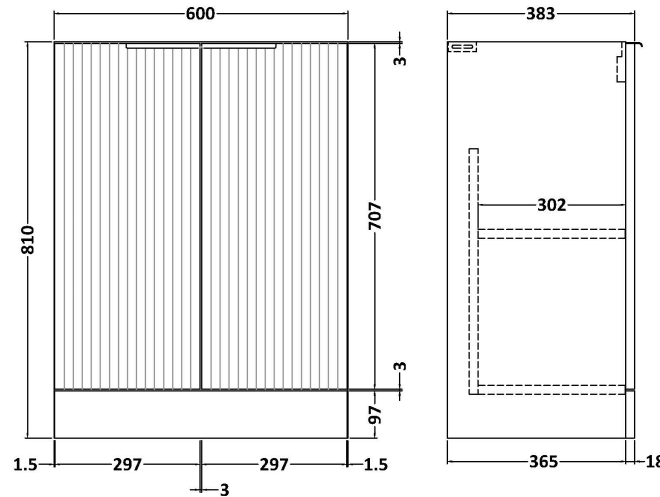

Sales Code: DFF825A

Description: 600 F/S 2-Door Vanity & Basin 1

Packaging Details

Barcode: 5056462677637

Sales Code: FLU825

Description: 600 F/S 2-Door Basin Unit

Product Dimensions

Height (mm):	810
Width (mm):	600
Depth (mm):	383
Nett Weight (kg):	26.2

Packaging Dimensions

Height (mm):	830
Width (mm):	620
Depth (mm):	405
Gross Weight (kg):	26.7

Packaging Data

Box Colour:	Brown Cardboard Box - Printed
Box Qty:	0
Label Size:	0 x 0
Label Colour:	Not Applicable
Label Qty:	0

Sales Code: NVM013

Description: 600 Mid-Edged Basin 1 Th

Product Dimensions

Height (mm):	180
Width (mm):	610
Depth (mm):	390
Nett Weight (kg):	11

Packaging Dimensions

Height (mm):	200
Width (mm):	410
Depth (mm):	630
Gross Weight (kg):	11

Packaging Data

Box Colour:	Brown Cardboard Box - Printed
Box Qty:	1
Label Size:	100 x 50
Label Colour:	White Label
Label Qty:	2

Outer Box Dimensions (If Applicable)

Height (mm):	
Width (mm):	
Depth (mm):	
Gross Weight (kg):	
Barcode:	5055369043415