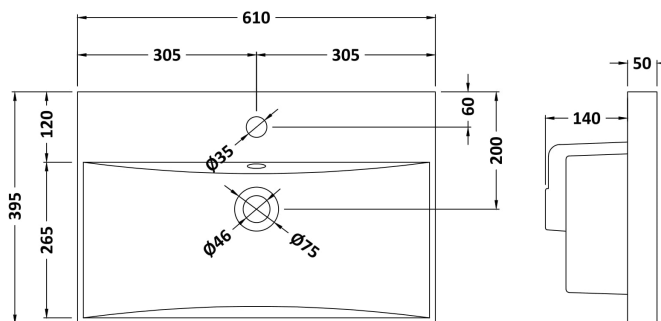

Packaging Dimensions

Height (mm):	830
Width (mm):	620
Depth (mm):	405
Gross Weight (kg):	26.7

Packaging Data

Box Colour:	Brown Cardboard Box - Printed
Box Qty:	0
Label Size:	0 x 0
Label Colour:	Not Applicable
Label Qty:	0

Outer Box Dimensions (If Applicable)

Height (mm):	
Width (mm):	
Depth (mm):	
Gross Weight (kg):	
Barcode:	5056462654652

Product Details

Country of Origin:	China
Fitting Instruction:	No
CE & UKCA:	
FSC Certified Materials:	Yes
Colour:	Satin Green
Construction Method:	Cam & Wood Dowel
Construction Type:	Rigid
Cabinet Finish:	MFC Painted Gloss
Fascia Finish:	Mdf Painted Gloss
Cabinet Thickness (mm):	16
Fascia Thickness (mm):	18
Drawer Included:	No
Drawer Type:	Not Applicable
No of Shelves:	1
Hinge Type:	95 Degree Soft Close
Hinge Included:	Yes, Supplied
Adjustable Legs:	No, Not Required
Fixings Included:	Yes
Handle Style:	Modern
Waste Shroud:	Not Applicable
Handle Included:	Yes, Supplied
Handle Type:	Finger Pull

Sales Code: NVM033

Description: 600 Thin Edged Basin 1Th

Product Dimensions

Height (mm):	170
Width (mm):	610
Depth (mm):	395
Nett Weight (kg):	11

Packaging Dimensions

Height (mm):	190
Width (mm):	630
Depth (mm):	415
Gross Weight (kg):	11.5

Packaging Data

Box Colour:	Brown Cardboard Box - Printed
Box Qty:	1
Label Size:	100 x 50
Label Colour:	White Label
Label Qty:	2

Outer Box Dimensions (If Applicable)

Height (mm):	
Width (mm):	
Depth (mm):	
Gross Weight (kg):	
Barcode:	5056211853428