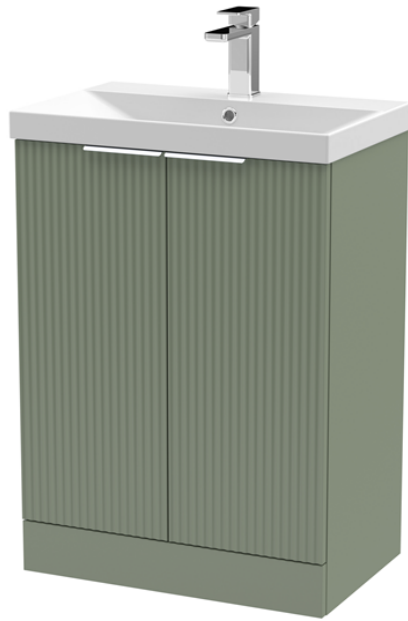

Sales Code: DFF825D

Description: 600 F/S 2-Door Vanity & Basin 3

Packaging Details

Barcode: 5056462677651

Sales Code: FLU825

Description: 600 F/S 2-Door Basin Unit

Product Dimensions

Height (mm):	810
Width (mm):	600
Depth (mm):	383
Nett Weight (kg):	26.2

Packaging Dimensions

Height (mm):	830
Width (mm):	620
Depth (mm):	405
Gross Weight (kg):	26.7

Packaging Data

Box Colour:	Brown Cardboard Box - Printed
Box Qty:	0
Label Size:	0 x 0
Label Colour:	Not Applicable
Label Qty:	0

Outer Box Dimensions (If Applicable)

Height (mm):	
Width (mm):	
Depth (mm):	
Gross Weight (kg):	
Barcode:	5056462654652

Product Details

Country of Origin:	China
Fitting Instruction:	No
CE & UKCA:	
FSC Certified Materials:	Yes
Colour:	Satin Green
Construction Method:	Cam & Wood Dowel
Construction Type:	Rigid
Cabinet Finish:	MFC Painted Gloss
Fascia Finish:	Mdf Painted Gloss
Cabinet Thickness (mm):	16
Fascia Thickness (mm):	18
Drawer Included:	No
Drawer Type:	Not Applicable
No of Shelves:	1
Hinge Type:	95 Degree Soft Close
Hinge Included:	Yes, Supplied
Adjustable Legs:	No, Not Required
Fixings Included:	Yes
Handle Style:	Modern
Waste Shroud:	Not Applicable
Handle Included:	Yes, Supplied
Handle Type:	Finger Pull

Sales Code: NVM033

Description: 600 Thin Edged Basin 1Th

Product Dimensions

Height (mm):	170
Width (mm):	610
Depth (mm):	395
Nett Weight (kg):	11

Packaging Dimensions

Height (mm):	190
Width (mm):	630
Depth (mm):	415
Gross Weight (kg):	11.5