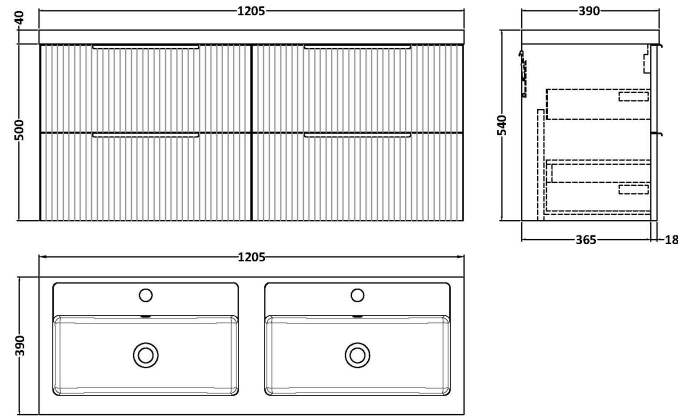

Sales Code: DFF893C

Description: 1200 W/H 4-Drawer Vanity & Double Basin

Packaging Details

Barcode: 5056462679341

Sales Code: FLU893

Description: 600 W/H 2-Drawer Unit

Product Dimensions

Height (mm):	500
Width (mm):	600
Depth (mm):	383
Nett Weight (kg):	22.5

Packaging Dimensions

Height (mm):	520
Width (mm):	620
Depth (mm):	405
Gross Weight (kg):	23

Packaging Data

Box Colour:	Brown Cardboard Box - Printed
Box Qty:	0
Label Size:	0 x 0
Label Colour:	Not Applicable
Label Qty:	0

Outer Box Dimensions (If Applicable)

Height (mm):	
Width (mm):	
Depth (mm):	
Gross Weight (kg):	
Barcode:	5056462654737

Product Details

Country of Origin:	China
Fitting Instruction:	No
CE & UKCA:	
FSC Certified Materials:	Yes
Colour:	Satin Green
Construction Method:	Cam & Wood Dowel
Construction Type:	Rigid
Cabinet Finish:	MFC Painted Gloss
Fascia Finish:	Mdf Painted Gloss
Cabinet Thickness (mm):	16
Fascia Thickness (mm):	18
Drawer Included:	Yes
Drawer Type:	80mm High Metal Softclose
No of Shelves:	0
Hinge Type:	Not Applicable
Hinge Included:	No
Adjustable Legs:	No, Not Required
Fixings Included:	Yes
Handle Style:	Modern
Waste Shroud:	Yes
Handle Included:	Yes, Supplied
Handle Type:	Finger Pull

Sales Code: PMB424

Description: Double Polymarble Basin 1205 X 390

Product Dimensions

Height (mm):	390
Width (mm):	1205
Depth (mm):	157
Nett Weight (kg):	18.12

Packaging Dimensions

Height (mm):	100
Width (mm):	1205
Depth (mm):	400
Gross Weight (kg):	18.12