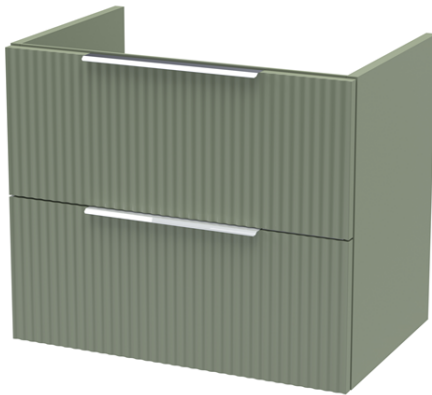

Sales Code: DFF893C

Description: 1200 W/H 4-Drawer Vanity & Double Basin

Packaging Details

Barcode: 5056462679341

Sales Code: FLU893

Description: 600 W/H 2-Drawer Unit

Product Dimensions

Height (mm):	500
Width (mm):	600
Depth (mm):	383
Nett Weight (kg):	22.5

Packaging Dimensions

Height (mm):	520
Width (mm):	620
Depth (mm):	405
Gross Weight (kg):	23

Packaging Data

Box Colour:	Brown Cardboard Box - Printed
Box Qty:	0
Label Size:	0 x 0
Label Colour:	Not Applicable
Label Qty:	0

Outer Box Dimensions (If Applicable)

Height (mm):	
Width (mm):	
Depth (mm):	
Gross Weight (kg):	
Barcode:	5056462654737

Product Details

Country of Origin:	China
Fitting Instruction:	No
CE & UKCA:	
FSC Certified Materials:	Yes
Colour:	Satin Green
Construction Method:	Cam & Wood Dowel
Construction Type:	Rigid
Cabinet Finish:	MFC Painted Gloss
Fascia Finish:	Mdf Painted Gloss
Cabinet Thickness (mm):	16
Fascia Thickness (mm):	18
Drawer Included:	Yes
Drawer Type:	80mm High Metal Softclose
No of Shelves:	0
Hinge Type:	Not Applicable
Hinge Included:	No
Adjustable Legs:	No, Not Required
Fixings Included:	Yes
Handle Style:	Modern
Waste Shroud:	Yes
Handle Included:	Yes, Supplied
Handle Type:	Finger Pull

Sales Code: PMB424

Description: Double Polymarble Basin 1205 X 390

Product Dimensions

Height (mm):	390
Width (mm):	1205
Depth (mm):	157
Nett Weight (kg):	18.12

Packaging Dimensions

Height (mm):	100
Width (mm):	1205
Depth (mm):	400
Gross Weight (kg):	18.12