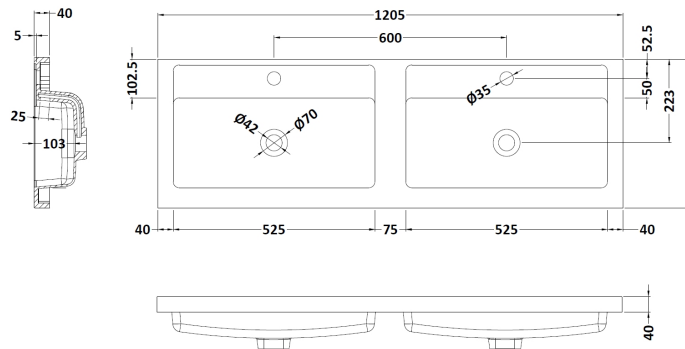

Packaging Dimensions

Height (mm):	520
Width (mm):	620
Depth (mm):	405
Gross Weight (kg):	23

Packaging Data

Box Colour:	Brown Cardboard Box - Printed
Box Qty:	0
Label Size:	0 x 0
Label Colour:	Not Applicable
Label Qty:	0

Outer Box Dimensions (If Applicable)

Height (mm):	
Width (mm):	
Depth (mm):	
Gross Weight (kg):	
Barcode:	5056462654737

Product Details

Country of Origin:	China
Fitting Instruction:	No
CE & UKCA:	
FSC Certified Materials:	Yes
Colour:	Satin Green
Construction Method:	Cam & Wood Dowel
Construction Type:	Rigid
Cabinet Finish:	MFC Painted Gloss
Fascia Finish:	Mdf Painted Gloss
Cabinet Thickness (mm):	16
Fascia Thickness (mm):	18
Drawer Included:	Yes
Drawer Type:	80mm High Metal Softclose
No of Shelves:	0
Hinge Type:	Not Applicable
Hinge Included:	No
Adjustable Legs:	No, Not Required
Fixings Included:	Yes
Handle Style:	Modern
Waste Shroud:	Yes
Handle Included:	Yes, Supplied
Handle Type:	Finger Pull

Sales Code: PMB424

Description: Double Polymarble Basin 1205 X 390

Product Dimensions

Height (mm):	390
Width (mm):	1205
Depth (mm):	157
Nett Weight (kg):	18.12

Packaging Dimensions

Height (mm):	100
Width (mm):	1205
Depth (mm):	400
Gross Weight (kg):	18.12

Packaging Data

Box Colour:	Brown Cardboard Box - Printed
Box Qty:	1
Label Size:	100 x 50
Label Colour:	White Label
Label Qty:	2

Outer Box Dimensions (If Applicable)

Height (mm):	
Width (mm):	
Depth (mm):	
Gross Weight (kg):	
Barcode:	5056211815136