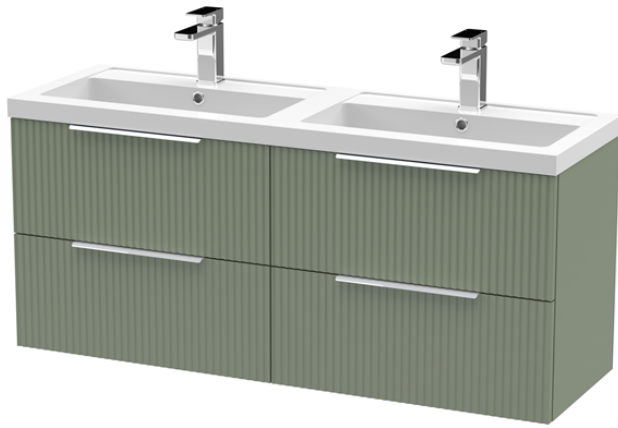

Sales Code: DFF893C

Description: 1200 W/H 4-Drawer Vanity & Double Basin

Packaging Details

Barcode: 5056462679341

Sales Code: FLU893

Description: 600 W/H 2-Drawer Unit

Product Dimensions

Height (mm):	500
Width (mm):	600
Depth (mm):	383
Nett Weight (kg):	22.5

Packaging Dimensions

Height (mm):	520
Width (mm):	620
Depth (mm):	405
Gross Weight (kg):	23

Packaging Data

Box Colour:	Brown Cardboard Box - Printed
Box Qty:	0
Label Size:	0 x 0
Label Colour:	Not Applicable
Label Qty:	0

Outer Box Dimensions (If Applicable)

Height (mm):	
Width (mm):	
Depth (mm):	
Gross Weight (kg):	
Barcode:	5056462654737

Product Details

Country of Origin:	China
Fitting Instruction:	No
CE & UKCA:	
FSC Certified Materials:	Yes
Colour:	Satin Green
Construction Method:	Cam & Wood Dowel
Construction Type:	Rigid
Cabinet Finish:	MFC Painted Gloss
Fascia Finish:	Mdf Painted Gloss
Cabinet Thickness (mm):	16
Fascia Thickness (mm):	18
Drawer Included:	Yes
Drawer Type:	80mm High Metal Softclose
No of Shelves:	0
Hinge Type:	Not Applicable
Hinge Included:	No
Adjustable Legs:	No, Not Required
Fixings Included:	Yes
Handle Style:	Modern
Waste Shroud:	Yes
Handle Included:	Yes, Supplied
Handle Type:	Finger Pull

Sales Code: PMB424

Description: Double Polymarble Basin 1205 X 390

Product Dimensions

Height (mm):	390
Width (mm):	1205
Depth (mm):	157
Nett Weight (kg):	18.12

Packaging Dimensions

Height (mm):	100
Width (mm):	1205
Depth (mm):	400
Gross Weight (kg):	18.12