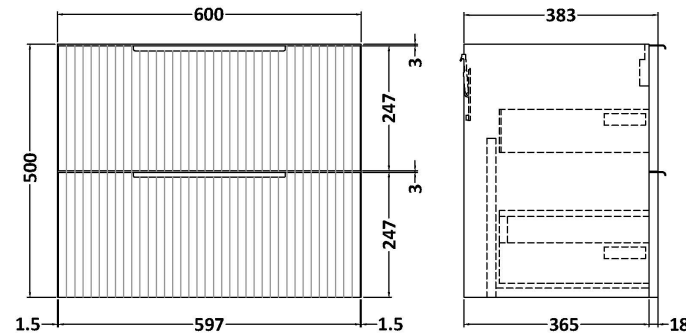

Sales Code: DFF893C

Description: 1200 W/H 4-Drawer Vanity & Double Basin

Packaging Details

Barcode: 5056462679341

Sales Code: FLU893

Description: 600 W/H 2-Drawer Unit

Product Dimensions

Height (mm):	500
Width (mm):	600
Depth (mm):	383
Nett Weight (kg):	22.5

Packaging Dimensions

Height (mm):	520
Width (mm):	620
Depth (mm):	405
Gross Weight (kg):	23

Packaging Data

Box Colour:	Brown Cardboard Box - Printed
Box Qty:	0
Label Size:	0 x 0
Label Colour:	Not Applicable
Label Qty:	0

Outer Box Dimensions (If Applicable)

Height (mm):	
Width (mm):	
Depth (mm):	
Gross Weight (kg):	
Barcode:	5056462654737

Product Details

Country of Origin:	China
Fitting Instruction:	No
CE & UKCA:	
FSC Certified Materials:	Yes
Colour:	Satin Green
Construction Method:	Cam & Wood Dowel
Construction Type:	Rigid
Cabinet Finish:	MFC Painted Gloss
Fascia Finish:	Mdf Painted Gloss
Cabinet Thickness (mm):	16
Fascia Thickness (mm):	18
Drawer Included:	Yes
Drawer Type:	80mm High Metal Softclose
No of Shelves:	0
Hinge Type:	Not Applicable
Hinge Included:	No
Adjustable Legs:	No, Not Required
Fixings Included:	Yes
Handle Style:	Modern
Waste Shroud:	Yes
Handle Included:	Yes, Supplied
Handle Type:	Finger Pull

Sales Code: PMB424

Description: Double Polymarble Basin 1205 X 390

Product Dimensions

Height (mm):	390
Width (mm):	1205
Depth (mm):	157
Nett Weight (kg):	18.12

Packaging Dimensions

Height (mm):	100
Width (mm):	1205
Depth (mm):	400
Gross Weight (kg):	18.12