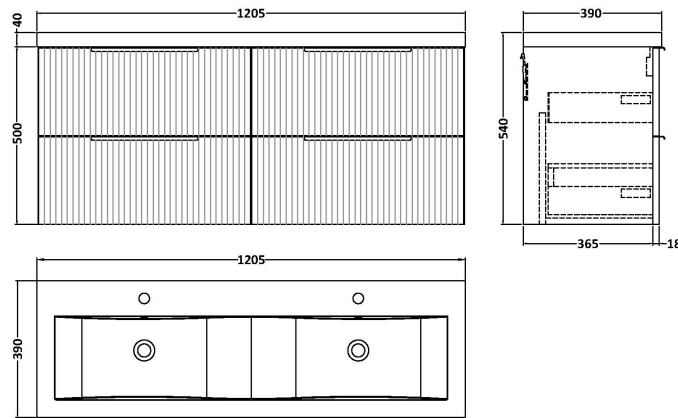

Sales Code: DFF893F

Description: 1200 W/H 4-Drawer Vanity & Double Basin

Packaging Details

Barcode: 5056462679334

Sales Code: FLU893

Description: 600 W/H 2-Drawer Unit

Product Dimensions

Height (mm):	500
Width (mm):	600
Depth (mm):	383
Nett Weight (kg):	22.5

Packaging Dimensions

Height (mm):	520
Width (mm):	620
Depth (mm):	405
Gross Weight (kg):	23

Packaging Data

Box Colour:	Brown Cardboard Box - Printed
Box Qty:	0
Label Size:	0 x 0
Label Colour:	Not Applicable
Label Qty:	0

Outer Box Dimensions (If Applicable)

Height (mm):	
Width (mm):	
Depth (mm):	
Gross Weight (kg):	
Barcode:	5056462654737

Product Details

Country of Origin:	China
Fitting Instruction:	No
CE & UKCA:	
FSC Certified Materials:	Yes
Colour:	Satin Green
Construction Method:	Cam & Wood Dowel
Construction Type:	Rigid
Cabinet Finish:	MFC Painted Gloss
Fascia Finish:	Mdf Painted Gloss
Cabinet Thickness (mm):	16
Fascia Thickness (mm):	18
Drawer Included:	Yes
Drawer Type:	80mm High Metal Softclose
No of Shelves:	0
Hinge Type:	Not Applicable
Hinge Included:	No
Adjustable Legs:	No, Not Required
Fixings Included:	Yes
Handle Style:	Modern
Waste Shroud:	Yes
Handle Included:	Yes, Supplied
Handle Type:	Finger Pull

Sales Code: CBM424

Description: Double Ceramic Basin 1208X392

Product Dimensions

Height (mm):	390
Width (mm):	1205
Depth (mm):	175
Nett Weight (kg):	27

Packaging Dimensions

Height (mm):	205
Width (mm):	1270
Depth (mm):	510
Gross Weight (kg):	27