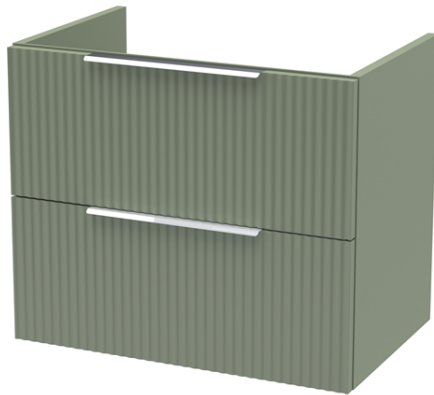

Sales Code: DFF893F

Description: 1200 W/H 4-Drawer Vanity & Double Basin

Packaging Details

Barcode: 5056462679334

Sales Code: FLU893

Description: 600 W/H 2-Drawer Unit

Product Dimensions

Height (mm):	500
Width (mm):	600
Depth (mm):	383
Nett Weight (kg):	22.5

Packaging Dimensions

Height (mm):	520
Width (mm):	620
Depth (mm):	405
Gross Weight (kg):	23

Packaging Data

Box Colour:	Brown Cardboard Box - Printed
Box Qty:	0
Label Size:	0 x 0
Label Colour:	Not Applicable
Label Qty:	0

Outer Box Dimensions (If Applicable)

Height (mm):	
Width (mm):	
Depth (mm):	
Gross Weight (kg):	
Barcode:	5056462654737

Product Details

Country of Origin:	China
Fitting Instruction:	No
CE & UKCA:	
FSC Certified Materials:	Yes
Colour:	Satin Green
Construction Method:	Cam & Wood Dowel
Construction Type:	Rigid
Cabinet Finish:	MFC Painted Gloss
Fascia Finish:	Mdf Painted Gloss
Cabinet Thickness (mm):	16
Fascia Thickness (mm):	18
Drawer Included:	Yes
Drawer Type:	80mm High Metal Softclose
No of Shelves:	0
Hinge Type:	Not Applicable
Hinge Included:	No
Adjustable Legs:	No, Not Required
Fixings Included:	Yes
Handle Style:	Modern
Waste Shroud:	Yes
Handle Included:	Yes, Supplied
Handle Type:	Finger Pull

Sales Code: CBM424

Description: Double Ceramic Basin 1208X392

Product Dimensions

Height (mm):	390
Width (mm):	1205
Depth (mm):	175
Nett Weight (kg):	27

Packaging Dimensions

Height (mm):	205
Width (mm):	1270
Depth (mm):	510
Gross Weight (kg):	27