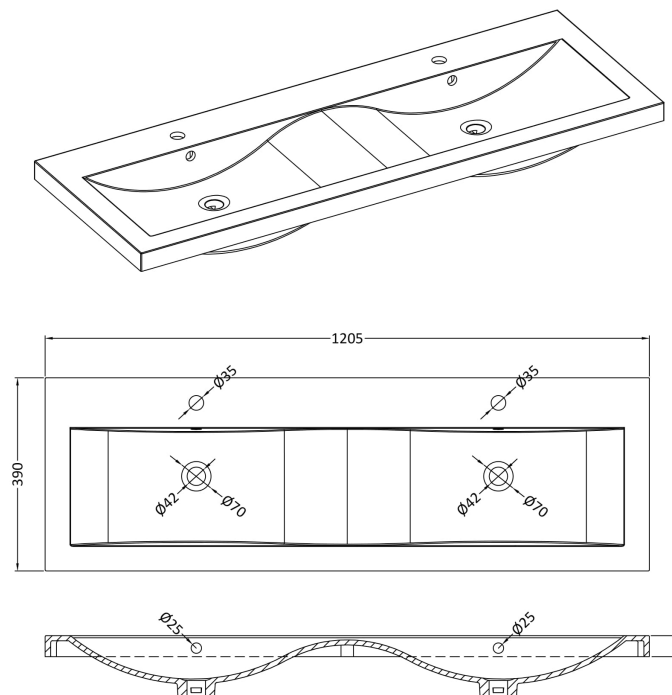

Sales Code: DFF893F

Description: 1200 W/H 4-Drawer Vanity & Double Basin

Packaging Details

Barcode: 5056462679334

Sales Code: FLU893

Description: 600 W/H 2-Drawer Unit

Product Dimensions

Height (mm):	500
Width (mm):	600
Depth (mm):	383
Nett Weight (kg):	22.5

Packaging Dimensions

Height (mm):	520
Width (mm):	620
Depth (mm):	405
Gross Weight (kg):	23

Packaging Data

Box Colour:	Brown Cardboard Box - Printed
Box Qty:	0
Label Size:	0 x 0
Label Colour:	Not Applicable
Label Qty:	0

Outer Box Dimensions (If Applicable)

Height (mm):	
Width (mm):	
Depth (mm):	
Gross Weight (kg):	
Barcode:	5056462654737

Product Details

Country of Origin:	China
Fitting Instruction:	No
CE & UKCA:	
FSC Certified Materials:	Yes
Colour:	Satin Green
Construction Method:	Cam & Wood Dowel
Construction Type:	Rigid
Cabinet Finish:	MFC Painted Gloss
Fascia Finish:	Mdf Painted Gloss
Cabinet Thickness (mm):	16
Fascia Thickness (mm):	18
Drawer Included:	Yes
Drawer Type:	80mm High Metal Softclose
No of Shelves:	0
Hinge Type:	Not Applicable
Hinge Included:	No
Adjustable Legs:	No, Not Required
Fixings Included:	Yes
Handle Style:	Modern
Waste Shroud:	Yes
Handle Included:	Yes, Supplied
Handle Type:	Finger Pull

Sales Code: CBM424

Description: Double Ceramic Basin 1208X392

Product Dimensions

Height (mm):	390
Width (mm):	1205
Depth (mm):	175
Nett Weight (kg):	27

Packaging Dimensions

Height (mm):	205
Width (mm):	1270
Depth (mm):	510
Gross Weight (kg):	27