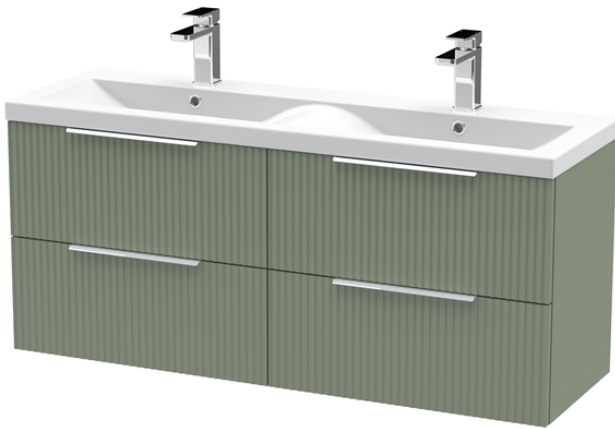

Sales Code: DFF893F

Description: 1200 W/H 4-Drawer Vanity & Double Basin

Packaging Details

Barcode: 5056462679334

Sales Code: FLU893

Description: 600 W/H 2-Drawer Unit

Product Dimensions

Height (mm):	500
Width (mm):	600
Depth (mm):	383
Nett Weight (kg):	22.5

Outer Box Dimensions (If Applicable)

Height (mm):	
Width (mm):	
Depth (mm):	
Gross Weight (kg):	
Barcode:	5056462654737

Product Details

Country of Origin:	China
Fitting Instruction:	No
CE & UKCA:	
FSC Certified Materials:	Yes
Colour:	Satin Green
Construction Method:	Cam & Wood Dowel
Construction Type:	Rigid
Cabinet Finish:	MFC Painted Gloss
Fascia Finish:	Mdf Painted Gloss
Cabinet Thickness (mm):	16
Fascia Thickness (mm):	18
Drawer Included:	Yes
Drawer Type:	80mm High Metal Softclose
No of Shelves:	0
Hinge Type:	Not Applicable
Hinge Included:	No
Adjustable Legs:	No, Not Required
Fixings Included:	Yes
Handle Style:	Modern
Waste Shroud:	Yes
Handle Included:	Yes, Supplied
Handle Type:	Finger Pull

Sales Code: CBM424

Description: Double Ceramic Basin 1208X392

Product Dimensions

Height (mm):	390
Width (mm):	1205
Depth (mm):	175
Nett Weight (kg):	27

Packaging Dimensions

Height (mm):	205
Width (mm):	1270
Depth (mm):	510
Gross Weight (kg):	27