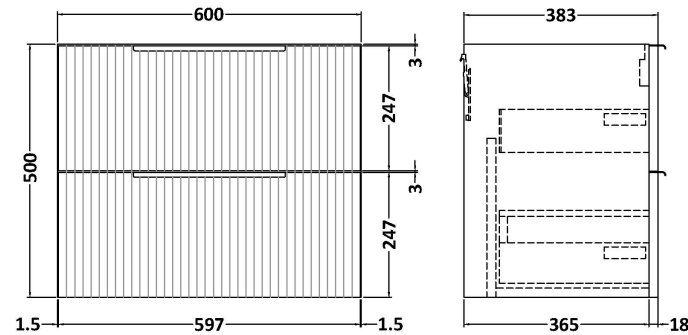

Sales Code: DFF893F

Description: 1200 W/H 4-Drawer Vanity & Double Basin

Packaging Details

Barcode: 5056462679334

Sales Code: FLU893

Description: 600 W/H 2-Drawer Unit

Product Dimensions

Height (mm):	500
Width (mm):	600
Depth (mm):	383
Nett Weight (kg):	22.5

Packaging Dimensions

Height (mm):	520
Width (mm):	620
Depth (mm):	405
Gross Weight (kg):	23

Packaging Data

Box Colour:	Brown Cardboard Box - Printed
Box Qty:	0
Label Size:	0 x 0
Label Colour:	Not Applicable
Label Qty:	0

Outer Box Dimensions (If Applicable)

Height (mm):	
Width (mm):	
Depth (mm):	
Gross Weight (kg):	
Barcode:	5056462654737

Product Details

Country of Origin:	China
Fitting Instruction:	No
CE & UKCA:	
FSC Certified Materials:	Yes
Colour:	Satin Green
Construction Method:	Cam & Wood Dowel
Construction Type:	Rigid
Cabinet Finish:	MFC Painted Gloss
Fascia Finish:	Mdf Painted Gloss
Cabinet Thickness (mm):	16
Fascia Thickness (mm):	18
Drawer Included:	Yes
Drawer Type:	80mm High Metal Softclose
No of Shelves:	0
Hinge Type:	Not Applicable
Hinge Included:	No
Adjustable Legs:	No, Not Required
Fixings Included:	Yes
Handle Style:	Modern
Waste Shroud:	Yes
Handle Included:	Yes, Supplied
Handle Type:	Finger Pull

Sales Code: CBM424

Description: Double Ceramic Basin 1208X392

Product Dimensions

Height (mm):	390
Width (mm):	1205
Depth (mm):	175
Nett Weight (kg):	27

Packaging Dimensions

Height (mm):	205
Width (mm):	1270
Depth (mm):	510
Gross Weight (kg):	27