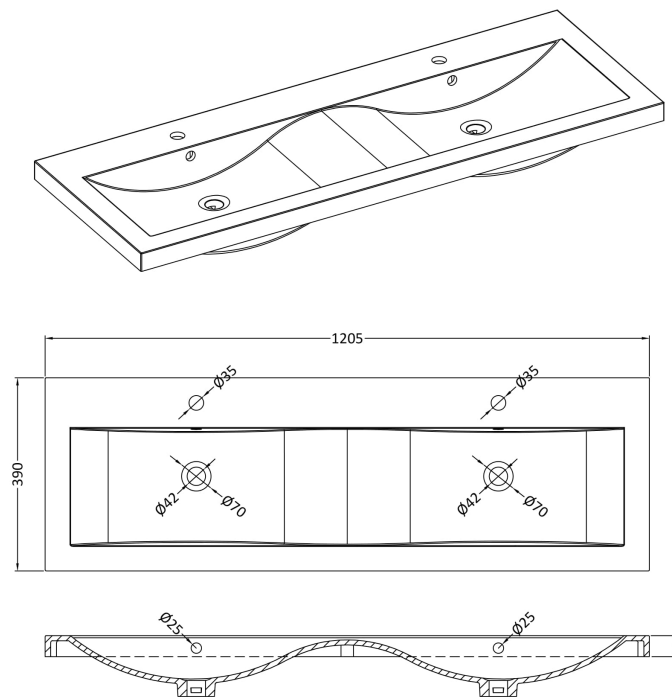

Sales Code: DFF894F

Description: 1200 W/H 2-Drawer Vanity & Double Basin

Packaging Details

Barcode: 5056462679181

Sales Code: FLU894

Description: 600 W/H Single Drawer Unit

Product Dimensions

Height (mm):	359
Width (mm):	600
Depth (mm):	383
Nett Weight (kg):	13

Packaging Dimensions

Height (mm):	380
Width (mm):	620
Depth (mm):	405
Gross Weight (kg):	13.5

Packaging Data

Box Colour:	Brown Cardboard Box - Printed
Box Qty:	0
Label Size:	0 x 0
Label Colour:	Not Applicable
Label Qty:	0

Outer Box Dimensions (If Applicable)

Height (mm):	
Width (mm):	
Depth (mm):	
Gross Weight (kg):	
Barcode:	5056462654690

Product Details

Country of Origin:	China
Fitting Instruction:	No
CE & UKCA:	
FSC Certified Materials:	Yes
Colour:	Satin Green
Construction Method:	Cam & Wood Dowel
Construction Type:	Rigid
Cabinet Finish:	MFC Painted Gloss
Fascia Finish:	Mdf Painted Gloss
Cabinet Thickness (mm):	16
Fascia Thickness (mm):	18
Drawer Included:	Yes
Drawer Type:	80mm High Metal S/C Inc Galler
No of Shelves:	0
Hinge Type:	Not Applicable
Hinge Included:	No
Adjustable Legs:	No, Not Required
Fixings Included:	Yes
Handle Style:	Modern
Waste Shroud:	Yes
Handle Included:	Yes, Supplied
Handle Type:	Finger Pull

Sales Code: CBM424

Description: Double Ceramic Basin 1208X392

Product Dimensions

Height (mm):	390
Width (mm):	1205
Depth (mm):	175
Nett Weight (kg):	27

Packaging Dimensions

Height (mm):	205
Width (mm):	1270
Depth (mm):	510
Gross Weight (kg):	27