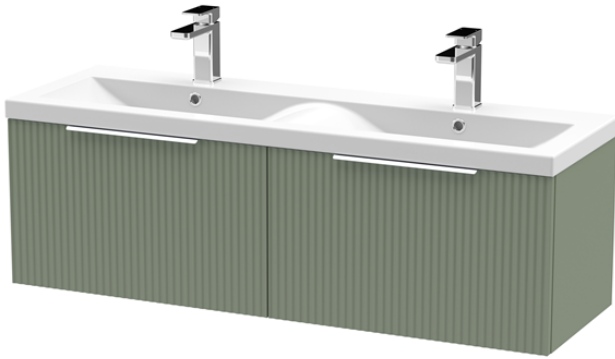

Sales Code: DFF894F

Description: 1200 W/H 2-Drawer Vanity & Double Basin

Packaging Details

Barcode: 5056462679181

Sales Code: FLU894

Description: 600 W/H Single Drawer Unit

Product Dimensions

Height (mm):	359
Width (mm):	600
Depth (mm):	383
Nett Weight (kg):	13

Outer Box Dimensions (If Applicable)

Height (mm):	
Width (mm):	
Depth (mm):	
Gross Weight (kg):	
Barcode:	5056462654690

Product Details

Country of Origin:	China
Fitting Instruction:	No
CE & UKCA:	
FSC Certified Materials:	Yes
Colour:	Satin Green
Construction Method:	Cam & Wood Dowel
Construction Type:	Rigid
Cabinet Finish:	MFC Painted Gloss
Fascia Finish:	Mdf Painted Gloss
Cabinet Thickness (mm):	16
Fascia Thickness (mm):	18
Drawer Included:	Yes
Drawer Type:	80mm High Metal S/C Inc Galler
No of Shelves:	0
Hinge Type:	Not Applicable
Hinge Included:	No
Adjustable Legs:	No, Not Required
Fixings Included:	Yes
Handle Style:	Modern
Waste Shroud:	Yes
Handle Included:	Yes, Supplied
Handle Type:	Finger Pull

Sales Code: CBM424

Description: Double Ceramic Basin 1208X392

Product Dimensions

Height (mm):	390
Width (mm):	1205
Depth (mm):	175
Nett Weight (kg):	27

Packaging Dimensions

Height (mm):	205
Width (mm):	1270
Depth (mm):	510
Gross Weight (kg):	27