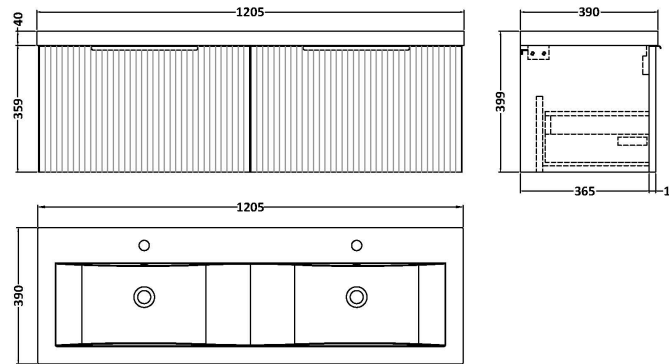

Sales Code: DFF894F

Description: 1200 W/H 2-Drawer Vanity & Double Basin

Packaging Details

Barcode: 5056462679181

Sales Code: FLU894

Description: 600 W/H Single Drawer Unit

Product Dimensions

Height (mm):	359
Width (mm):	600
Depth (mm):	383
Nett Weight (kg):	13

Packaging Dimensions

Height (mm):	380
Width (mm):	620
Depth (mm):	405
Gross Weight (kg):	13.5

Packaging Data

Box Colour:	Brown Cardboard Box - Printed
Box Qty:	0
Label Size:	0 x 0
Label Colour:	Not Applicable
Label Qty:	0

Outer Box Dimensions (If Applicable)

Height (mm):	
Width (mm):	
Depth (mm):	
Gross Weight (kg):	
Barcode:	5056462654690

Product Details

Country of Origin:	China
Fitting Instruction:	No
CE & UKCA:	
FSC Certified Materials:	Yes
Colour:	Satin Green
Construction Method:	Cam & Wood Dowel
Construction Type:	Rigid
Cabinet Finish:	MFC Painted Gloss
Fascia Finish:	Mdf Painted Gloss
Cabinet Thickness (mm):	16
Fascia Thickness (mm):	18
Drawer Included:	Yes
Drawer Type:	80mm High Metal S/C Inc Galler
No of Shelves:	0
Hinge Type:	Not Applicable
Hinge Included:	No
Adjustable Legs:	No, Not Required
Fixings Included:	Yes
Handle Style:	Modern
Waste Shroud:	Yes
Handle Included:	Yes, Supplied
Handle Type:	Finger Pull

Sales Code: CBM424

Description: Double Ceramic Basin 1208X392

Product Dimensions

Height (mm):	390
Width (mm):	1205
Depth (mm):	175
Nett Weight (kg):	27

Packaging Dimensions

Height (mm):	205
Width (mm):	1270
Depth (mm):	510
Gross Weight (kg):	27