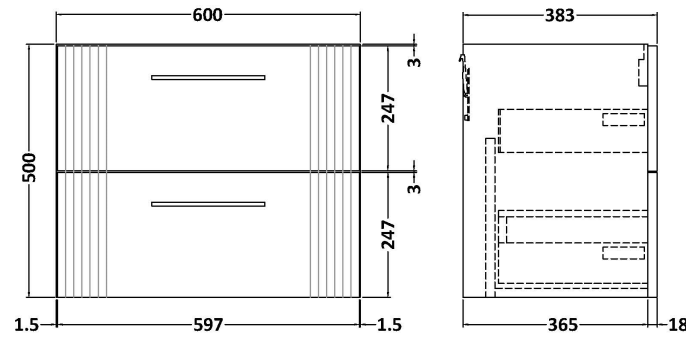

Sales Code: DPF193F

Description: 1200 W/H 4-Drawer Vanity & Double Basin

Packaging Details

Barcode: 5056462676913

Sales Code: FLT193

Description: 600 W/H 2-Drawer Unit

Product Dimensions

Height (mm):	500
Width (mm):	600
Depth (mm):	383
Nett Weight (kg):	22.5

Packaging Dimensions

Height (mm):	520
Width (mm):	620
Depth (mm):	405
Gross Weight (kg):	23

Packaging Data

Box Colour:	Brown Cardboard Box - Printed
Box Qty:	0
Label Size:	0 x 0
Label Colour:	Not Applicable
Label Qty:	0

Outer Box Dimensions (If Applicable)

Height (mm):	
Width (mm):	
Depth (mm):	
Gross Weight (kg):	
Barcode:	5056462655482

Product Details

Country of Origin:	China
Fitting Instruction:	No
CE & UKCA:	
FSC Certified Materials:	Yes
Colour:	Satin White
Construction Method:	Cam & Wood Dowel
Construction Type:	Rigid
Cabinet Finish:	MFC Painted Gloss
Fascia Finish:	Mdf Painted Gloss
Cabinet Thickness (mm):	16
Fascia Thickness (mm):	18
Drawer Included:	Yes
Drawer Type:	80mm High Metal Softclose
No of Shelves:	0
Hinge Type:	Not Applicable
Hinge Included:	No
Adjustable Legs:	No, Not Required
Fixings Included:	Yes
Handle Style:	Modern
Waste Shroud:	Yes
Handle Included:	Yes, Supplied
Handle Type:	Bar

Sales Code: CBM424

Description: Double Ceramic Basin 1208X392

Product Dimensions

Height (mm):	390
Width (mm):	1205
Depth (mm):	175
Nett Weight (kg):	27

Packaging Dimensions

Height (mm):	205
Width (mm):	1270
Depth (mm):	510
Gross Weight (kg):	27