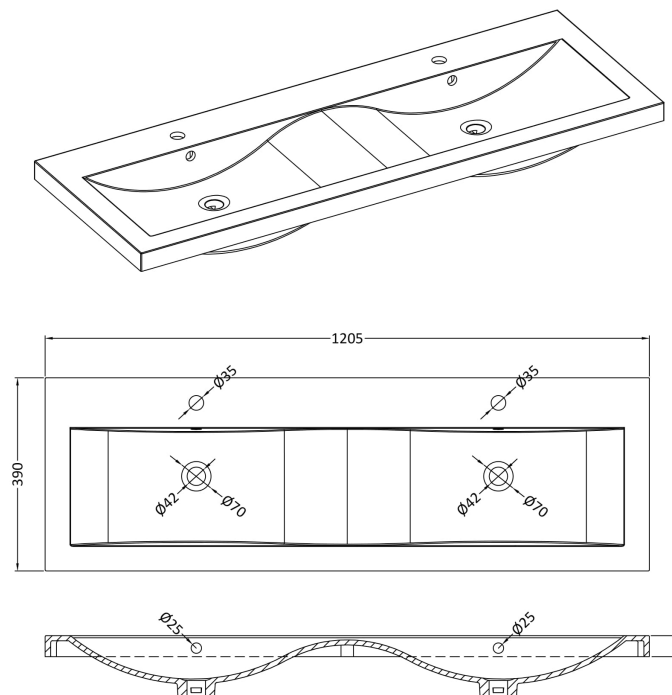

Packaging Dimensions

Height (mm):	520
Width (mm):	620
Depth (mm):	405
Gross Weight (kg):	23

Packaging Data

Box Colour:	Brown Cardboard Box - Printed
Box Qty:	0
Label Size:	0 x 0
Label Colour:	Not Applicable
Label Qty:	0

Outer Box Dimensions (If Applicable)

Height (mm):	
Width (mm):	
Depth (mm):	
Gross Weight (kg):	
Barcode:	5056462655482

Product Details

Country of Origin:	China
Fitting Instruction:	No
CE & UKCA:	
FSC Certified Materials:	Yes
Colour:	Satin White
Construction Method:	Cam & Wood Dowel
Construction Type:	Rigid
Cabinet Finish:	MFC Painted Gloss
Fascia Finish:	Mdf Painted Gloss
Cabinet Thickness (mm):	16
Fascia Thickness (mm):	18
Drawer Included:	Yes
Drawer Type:	80mm High Metal Softclose
No of Shelves:	0
Hinge Type:	Not Applicable
Hinge Included:	No
Adjustable Legs:	No, Not Required
Fixings Included:	Yes
Handle Style:	Modern
Waste Shroud:	Yes
Handle Included:	Yes, Supplied
Handle Type:	Bar

Sales Code: CBM424

Description: Double Ceramic Basin 1208X392

Product Dimensions

Height (mm):	390
Width (mm):	1205
Depth (mm):	175
Nett Weight (kg):	27

Packaging Dimensions

Height (mm):	205
Width (mm):	1270
Depth (mm):	510
Gross Weight (kg):	27

Packaging Data

Box Colour:	Brown Cardboard Box - Printed
Box Qty:	1
Label Size:	100 x 50
Label Colour:	White Label
Label Qty:	2

Outer Box Dimensions (If Applicable)

Height (mm):	
Width (mm):	
Depth (mm):	
Gross Weight (kg):	
Barcode:	5056211875826