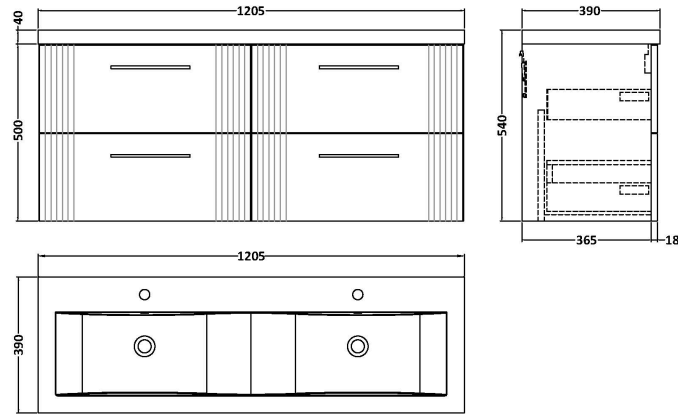

Sales Code: DPF193F

Description: 1200 W/H 4-Drawer Vanity & Double Basin

Packaging Details

Barcode: 5056462676913

Sales Code: FLT193

Description: 600 W/H 2-Drawer Unit

Product Dimensions

Height (mm):	500
Width (mm):	600
Depth (mm):	383
Nett Weight (kg):	22.5

Packaging Dimensions

Height (mm):	520
Width (mm):	620
Depth (mm):	405
Gross Weight (kg):	23

Packaging Data

Box Colour:	Brown Cardboard Box - Printed
Box Qty:	0
Label Size:	0 x 0
Label Colour:	Not Applicable
Label Qty:	0

Outer Box Dimensions (If Applicable)

Height (mm):	
Width (mm):	
Depth (mm):	
Gross Weight (kg):	
Barcode:	5056462655482

Product Details

Country of Origin:	China
Fitting Instruction:	No
CE & UKCA:	
FSC Certified Materials:	Yes
Colour:	Satin White
Construction Method:	Cam & Wood Dowel
Construction Type:	Rigid
Cabinet Finish:	MFC Painted Gloss
Fascia Finish:	Mdf Painted Gloss
Cabinet Thickness (mm):	16
Fascia Thickness (mm):	18
Drawer Included:	Yes
Drawer Type:	80mm High Metal Softclose
No of Shelves:	0
Hinge Type:	Not Applicable
Hinge Included:	No
Adjustable Legs:	No, Not Required
Fixings Included:	Yes
Handle Style:	Modern
Waste Shroud:	Yes
Handle Included:	Yes, Supplied
Handle Type:	Bar

Sales Code: CBM424

Description: Double Ceramic Basin 1208X392

Product Dimensions

Height (mm):	390
Width (mm):	1205
Depth (mm):	175
Nett Weight (kg):	27

Packaging Dimensions

Height (mm):	205
Width (mm):	1270
Depth (mm):	510
Gross Weight (kg):	27