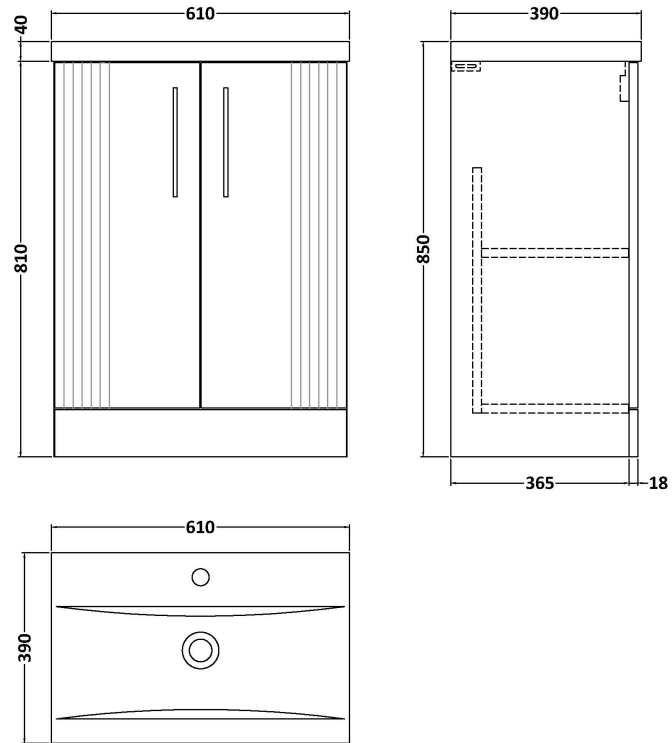

Sales Code: DPF825A

Description: 600 F/S 2-Door Vanity & Basin 1

Packaging Details

Barcode: 5056462675336

Sales Code: FLT825

Description: 600 F/S 2-Door Basin Unit

Product Dimensions

Height (mm):	810
Width (mm):	600
Depth (mm):	383
Nett Weight (kg):	26.2

Packaging Dimensions

Height (mm):	830
Width (mm):	620
Depth (mm):	405
Gross Weight (kg):	26.7

Packaging Data

Box Colour:	Brown Cardboard Box - Printed
Box Qty:	0
Label Size:	0 x 0
Label Colour:	Not Applicable
Label Qty:	0

Outer Box Dimensions (If Applicable)

Height (mm):	
Width (mm):	
Depth (mm):	
Gross Weight (kg):	
Barcode:	5056462655437

Product Details

Country of Origin:	China
Fitting Instruction:	No
CE & UKCA:	
FSC Certified Materials:	Yes
Colour:	Satin Green
Construction Method:	Cam & Wood Dowel
Construction Type:	Rigid
Cabinet Finish:	MFC Painted Gloss
Fascia Finish:	Mdf Painted Gloss
Cabinet Thickness (mm):	16
Fascia Thickness (mm):	18
Drawer Included:	No
Drawer Type:	Not Applicable
No of Shelves:	1
Hinge Type:	95 Degree Soft Close
Hinge Included:	Yes, Supplied
Adjustable Legs:	No, Not Required
Fixings Included:	Yes
Handle Style:	Modern
Waste Shroud:	Not Applicable
Handle Included:	Yes, Supplied
Handle Type:	Bar

Sales Code: NVM013

Description: 600 Mid-Edged Basin 1 Th

Product Dimensions

Height (mm):	180
Width (mm):	610
Depth (mm):	390
Nett Weight (kg):	11

Packaging Dimensions

Height (mm):	200
Width (mm):	410
Depth (mm):	630
Gross Weight (kg):	11