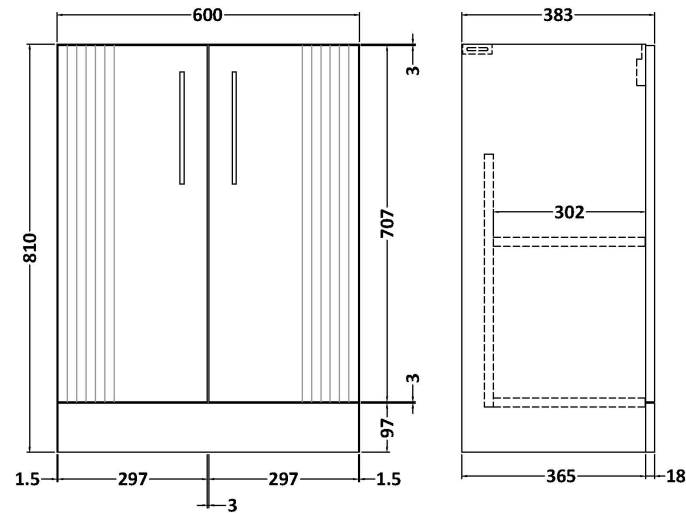

Sales Code: DPF825A

Description: 600 F/S 2-Door Vanity & Basin 1

Packaging Details

Barcode: 5056462675336

Sales Code: FLT825

Description: 600 F/S 2-Door Basin Unit

Product Dimensions

Height (mm):	810
Width (mm):	600
Depth (mm):	383
Nett Weight (kg):	26.2

Packaging Dimensions

Height (mm):	830
Width (mm):	620
Depth (mm):	405
Gross Weight (kg):	26.7

Packaging Data

Box Colour:	Brown Cardboard Box - Printed
Box Qty:	0
Label Size:	0 x 0
Label Colour:	Not Applicable
Label Qty:	0

Outer Box Dimensions (If Applicable)

Height (mm):	
Width (mm):	
Depth (mm):	
Gross Weight (kg):	
Barcode:	5056462655437

Product Details

Country of Origin:	China
Fitting Instruction:	No
CE & UKCA:	
FSC Certified Materials:	Yes
Colour:	Satin Green
Construction Method:	Cam & Wood Dowel
Construction Type:	Rigid
Cabinet Finish:	MFC Painted Gloss
Fascia Finish:	Mdf Painted Gloss
Cabinet Thickness (mm):	16
Fascia Thickness (mm):	18
Drawer Included:	No
Drawer Type:	Not Applicable
No of Shelves:	1
Hinge Type:	95 Degree Soft Close
Hinge Included:	Yes, Supplied
Adjustable Legs:	No, Not Required
Fixings Included:	Yes
Handle Style:	Modern
Waste Shroud:	Not Applicable
Handle Included:	Yes, Supplied
Handle Type:	Bar

Sales Code: NVM013

Description: 600 Mid-Edged Basin 1 Th

Product Dimensions

Height (mm):	180
Width (mm):	610
Depth (mm):	390
Nett Weight (kg):	11

Packaging Dimensions

Height (mm):	200
Width (mm):	410
Depth (mm):	630
Gross Weight (kg):	11