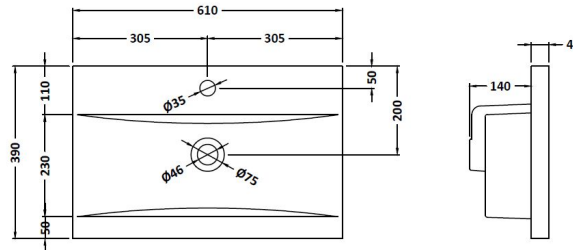

Packaging Dimensions

Height (mm):	830
Width (mm):	620
Depth (mm):	405
Gross Weight (kg):	26.7

Packaging Data

Box Colour:	Brown Cardboard Box - Printed
Box Qty:	0
Label Size:	0 x 0
Label Colour:	Not Applicable
Label Qty:	0

Outer Box Dimensions (If Applicable)

Height (mm):	
Width (mm):	
Depth (mm):	
Gross Weight (kg):	
Barcode:	5056462655437

Product Details

Country of Origin:	China
Fitting Instruction:	No
CE & UKCA:	
FSC Certified Materials:	Yes
Colour:	Satin Green
Construction Method:	Cam & Wood Dowel
Construction Type:	Rigid
Cabinet Finish:	MFC Painted Gloss
Fascia Finish:	Mdf Painted Gloss
Cabinet Thickness (mm):	16
Fascia Thickness (mm):	18
Drawer Included:	No
Drawer Type:	Not Applicable
No of Shelves:	1
Hinge Type:	95 Degree Soft Close
Hinge Included:	Yes, Supplied
Adjustable Legs:	No, Not Required
Fixings Included:	Yes
Handle Style:	Modern
Waste Shroud:	Not Applicable
Handle Included:	Yes, Supplied
Handle Type:	Bar

Sales Code: NVM013

Description: 600 Mid-Edged Basin 1 Th

Product Dimensions

Height (mm):	180
Width (mm):	610
Depth (mm):	390
Nett Weight (kg):	11

Packaging Dimensions

Height (mm):	200
Width (mm):	410
Depth (mm):	630
Gross Weight (kg):	11

Packaging Data

Box Colour:	Brown Cardboard Box - Printed
Box Qty:	1
Label Size:	100 x 50
Label Colour:	White Label
Label Qty:	2

Outer Box Dimensions (If Applicable)

Height (mm):	
Width (mm):	
Depth (mm):	
Gross Weight (kg):	
Barcode:	5055369043415