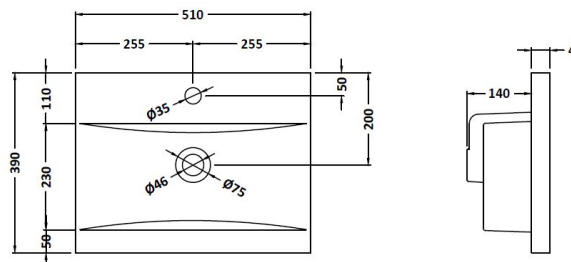

Packaging Dimensions

Height (mm):	380
Width (mm):	520
Depth (mm):	405
Gross Weight (kg):	12.5

Packaging Data

Box Colour:	Brown Cardboard Box - Printed
Box Qty:	0
Label Size:	0 x 0
Label Colour:	Not Applicable
Label Qty:	0

Outer Box Dimensions (If Applicable)

Height (mm):	
Width (mm):	
Depth (mm):	
Gross Weight (kg):	
Barcode:	5056462655352

Product Details

Country of Origin:	China
Fitting Instruction:	No
CE & UKCA:	
FSC Certified Materials:	Yes
Colour:	Satin Green
Construction Method:	Cam & Wood Dowel
Construction Type:	Rigid
Cabinet Finish:	MFC Painted Gloss
Fascia Finish:	Mdf Painted Gloss
Cabinet Thickness (mm):	16
Fascia Thickness (mm):	18
Drawer Included:	Yes
Drawer Type:	80mm High Metal S/C Inc Galler
No of Shelves:	0
Hinge Type:	Not Applicable
Hinge Included:	No
Adjustable Legs:	No, Not Required
Fixings Included:	Yes
Handle Style:	Modern
Waste Shroud:	Yes
Handle Included:	Yes, Supplied
Handle Type:	Bar

Sales Code: NVM012

Description: 500 Mid-Edged Basin 1 Th

Product Dimensions

Height (mm):	180
Width (mm):	510
Depth (mm):	390
Nett Weight (kg):	10.54

Packaging Dimensions

Height (mm):	210
Width (mm):	410
Depth (mm):	530
Gross Weight (kg):	10.54

Packaging Data

Box Colour:	Brown Cardboard Box - Printed
Box Qty:	1
Label Size:	100 x 50
Label Colour:	White Label
Label Qty:	2

Outer Box Dimensions (If Applicable)

Height (mm):	
Width (mm):	
Depth (mm):	
Gross Weight (kg):	
Barcode:	5055369043446