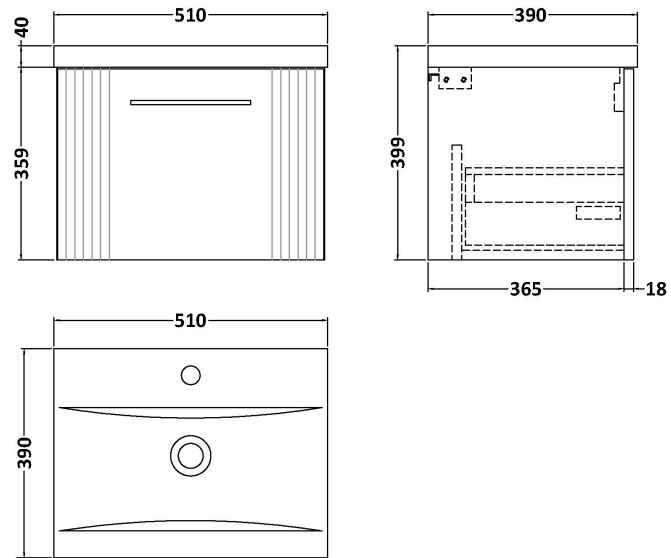

Sales Code: DPF891A

Description: 500 W/H Single Drawer Vanity & Basin 1

Packaging Details

Barcode: 5056462675039

Sales Code: FLT891

Description: 500 W/H Single Drawer Unit

Product Dimensions

Height (mm):	359
Width (mm):	500
Depth (mm):	383
Nett Weight (kg):	12

Packaging Dimensions

Height (mm):	380
Width (mm):	520
Depth (mm):	405
Gross Weight (kg):	12.5

Packaging Data

Box Colour:	Brown Cardboard Box - Printed
Box Qty:	0
Label Size:	0 x 0
Label Colour:	Not Applicable
Label Qty:	0

Outer Box Dimensions (If Applicable)

Height (mm):	
Width (mm):	
Depth (mm):	
Gross Weight (kg):	
Barcode:	5056462655352

Product Details

Country of Origin:	China
Fitting Instruction:	No
CE & UKCA:	
FSC Certified Materials:	Yes
Colour:	Satin Green
Construction Method:	Cam & Wood Dowel
Construction Type:	Rigid
Cabinet Finish:	MFC Painted Gloss
Fascia Finish:	Mdf Painted Gloss
Cabinet Thickness (mm):	16
Fascia Thickness (mm):	18
Drawer Included:	Yes
Drawer Type:	80mm High Metal S/C Inc Galler
No of Shelves:	0
Hinge Type:	Not Applicable
Hinge Included:	No
Adjustable Legs:	No, Not Required
Fixings Included:	Yes
Handle Style:	Modern
Waste Shroud:	Yes
Handle Included:	Yes, Supplied
Handle Type:	Bar

Sales Code: NVM012

Description: 500 Mid-Edged Basin 1 Th

Product Dimensions

Height (mm):	180
Width (mm):	510
Depth (mm):	390
Nett Weight (kg):	10.54

Packaging Dimensions

Height (mm):	210
Width (mm):	410
Depth (mm):	530
Gross Weight (kg):	10.54