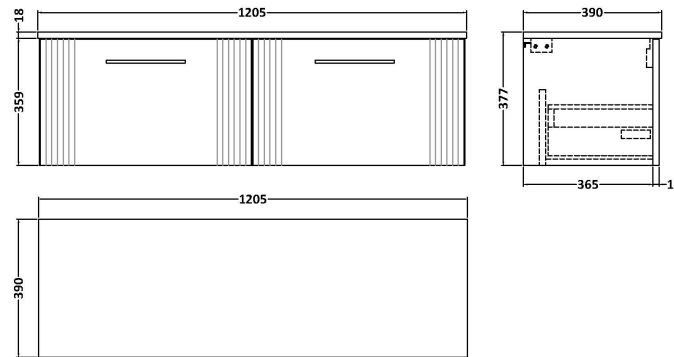

Sales Code: DPF894W2

Description: 1200 W/H 2-Drawer Vanity & Worktop

Packaging Details

Barcode: 5056462676906

Sales Code: FLT894

Description: 600 W/H Single Drawer Unit

Product Dimensions

Height (mm):	359
Width (mm):	600
Depth (mm):	383
Nett Weight (kg):	13

Packaging Dimensions

Height (mm):	380
Width (mm):	620
Depth (mm):	405
Gross Weight (kg):	13.5

Packaging Data

Box Colour:	Brown Cardboard Box - Printed
Box Qty:	0
Label Size:	0 x 0
Label Colour:	Not Applicable
Label Qty:	0

Outer Box Dimensions (If Applicable)

Height (mm):	
Width (mm):	
Depth (mm):	
Gross Weight (kg):	
Barcode:	5056462655475

Product Details

Country of Origin:	China
Fitting Instruction:	No
CE & UKCA:	
FSC Certified Materials:	Yes
Colour:	Satin Green
Construction Method:	Cam & Wood Dowel
Construction Type:	Rigid
Cabinet Finish:	MFC Painted Gloss
Fascia Finish:	Mdf Painted Gloss
Cabinet Thickness (mm):	16
Fascia Thickness (mm):	18
Drawer Included:	Yes
Drawer Type:	80mm High Metal S/C Inc Galler
No of Shelves:	0
Hinge Type:	Not Applicable
Hinge Included:	No
Adjustable Legs:	No, Not Required
Fixings Included:	Yes
Handle Style:	Modern
Waste Shroud:	Yes
Handle Included:	Yes, Supplied
Handle Type:	Bar

Sales Code: MWT820

Description: 1200 Worktop (1205X390x18mm)

Product Dimensions

Height (mm):	18
Width (mm):	1205
Depth (mm):	390
Nett Weight (kg):	5

Packaging Dimensions

Height (mm):	25
Width (mm):	1225
Depth (mm):	410
Gross Weight (kg):	5