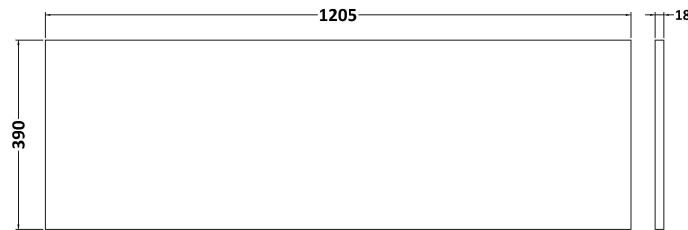

Packaging Dimensions

Height (mm):	380
Width (mm):	620
Depth (mm):	405
Gross Weight (kg):	13.5

Packaging Data

Box Colour:	Brown Cardboard Box - Printed
Box Qty:	0
Label Size:	0 x 0
Label Colour:	Not Applicable
Label Qty:	0

Outer Box Dimensions (If Applicable)

Height (mm):	
Width (mm):	
Depth (mm):	
Gross Weight (kg):	
Barcode:	5056462655475

Product Details

Country of Origin:	China
Fitting Instruction:	No
CE & UKCA:	
FSC Certified Materials:	Yes
Colour:	Satin Green
Construction Method:	Cam & Wood Dowel
Construction Type:	Rigid
Cabinet Finish:	MFC Painted Gloss
Fascia Finish:	Mdf Painted Gloss
Cabinet Thickness (mm):	16
Fascia Thickness (mm):	18
Drawer Included:	Yes
Drawer Type:	80mm High Metal S/C Inc Galler
No of Shelves:	0
Hinge Type:	Not Applicable
Hinge Included:	No
Adjustable Legs:	No, Not Required
Fixings Included:	Yes
Handle Style:	Modern
Waste Shroud:	Yes
Handle Included:	Yes, Supplied
Handle Type:	Bar

Sales Code: MWT820

Description: 1200 Worktop (1205X390x18mm)

Product Dimensions

Height (mm):	18
Width (mm):	1205
Depth (mm):	390
Nett Weight (kg):	5

Packaging Dimensions

Height (mm):	25
Width (mm):	1225
Depth (mm):	410
Gross Weight (kg):	5

Packaging Data

Box Colour:	Brown Cardboard Box - Printed
Box Qty:	1
Label Size:	100 x 50
Label Colour:	Not Applicable
Label Qty:	0

Outer Box Dimensions (If Applicable)

Height (mm):	
Width (mm):	
Depth (mm):	
Gross Weight (kg):	
Barcode:	5056462654997