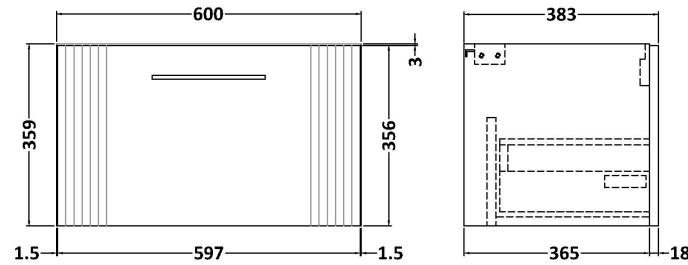

Sales Code: DPF894W2

Description: 1200 W/H 2-Drawer Vanity & Worktop

Packaging Details

Barcode: 5056462676906

Sales Code: FLT894

Description: 600 W/H Single Drawer Unit

Product Dimensions

Height (mm):	359
Width (mm):	600
Depth (mm):	383
Nett Weight (kg):	13

Packaging Dimensions

Height (mm):	380
Width (mm):	620
Depth (mm):	405
Gross Weight (kg):	13.5

Packaging Data

Box Colour:	Brown Cardboard Box - Printed
Box Qty:	0
Label Size:	0 x 0
Label Colour:	Not Applicable
Label Qty:	0

Outer Box Dimensions (If Applicable)

Height (mm):	
Width (mm):	
Depth (mm):	
Gross Weight (kg):	
Barcode:	5056462655475

Product Details

Country of Origin:	China
Fitting Instruction:	No
CE & UKCA:	
FSC Certified Materials:	Yes
Colour:	Satin Green
Construction Method:	Cam & Wood Dowel
Construction Type:	Rigid
Cabinet Finish:	MFC Painted Gloss
Fascia Finish:	Mdf Painted Gloss
Cabinet Thickness (mm):	16
Fascia Thickness (mm):	18
Drawer Included:	Yes
Drawer Type:	80mm High Metal S/C Inc Galler
No of Shelves:	0
Hinge Type:	Not Applicable
Hinge Included:	No
Adjustable Legs:	No, Not Required
Fixings Included:	Yes
Handle Style:	Modern
Waste Shroud:	Yes
Handle Included:	Yes, Supplied
Handle Type:	Bar

Sales Code: MWT820

Description: 1200 Worktop (1205X390x18mm)

Product Dimensions

Height (mm):	18
Width (mm):	1205
Depth (mm):	390
Nett Weight (kg):	5

Packaging Dimensions

Height (mm):	25
Width (mm):	1225
Depth (mm):	410
Gross Weight (kg):	5