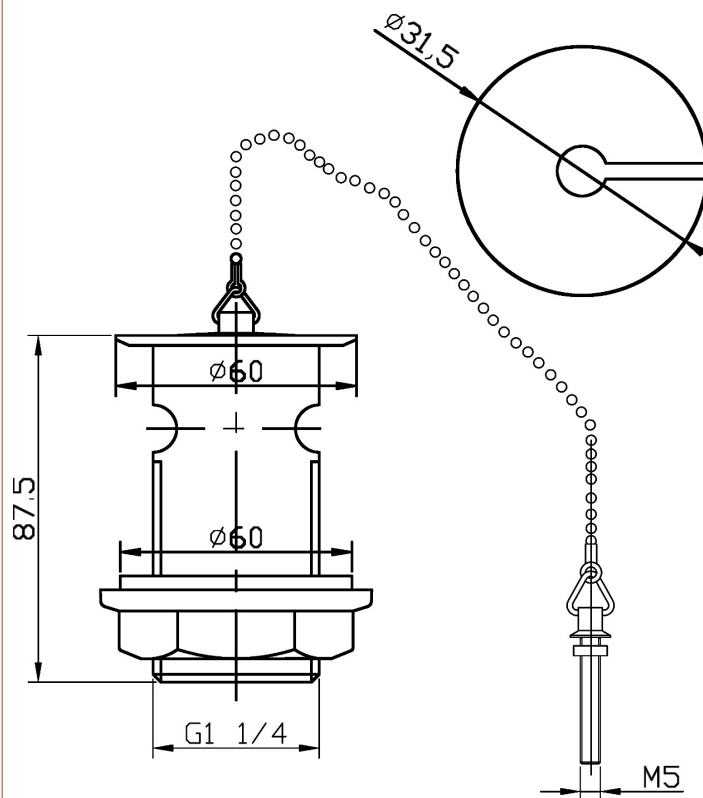

Sales Code: E303

Description: Basin Waste W/ Brass Plug & Ball Chain

Product Dimensions

Length (mm):	
Width (mm):	60
Height (mm):	88
Depth (mm):	60
Nett Weight (kg):	0.2

Packaging Dimensions

Height (mm):	70
Width (mm):	70
Depth (mm):	100
Gross Weight (kg):	0.22

Packaging Data

Box Colour:	White Cardboard Box
Box Qty:	1
Label Size:	100 x 50
Label Colour:	White Label
Label Qty:	2

Outer Box Dimensions (If Applicable)

Height (mm):	
Width (mm):	
Length (mm):	
Depth (mm):	
Gross Weight (kg):	17
Barcode:	5055146104957

Product Details

Country of Origin:	China
Fitting Instruction:	No
CE & UKCA:	N/A
Product Material:	Brass
Heating Element Wattage:	Not Applicable
Colour/Finish:	Chrome
Product Diameter:	60mm
Connection Size:	1 1/4"