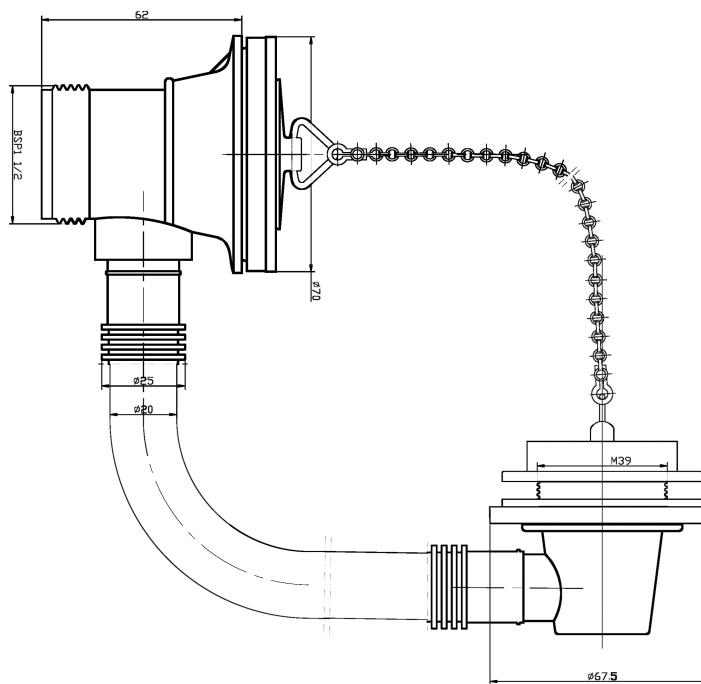

Sales Code: E396

Description: Bath Wst & Of Brass Plug & Ball Chain

Product Dimensions

Length (mm):	
Width (mm):	70
Height (mm):	70
Depth (mm):	62
Nett Weight (kg):	0.19

Packaging Dimensions

Height (mm):	170
Width (mm):	50
Depth (mm):	260
Gross Weight (kg):	0.19

Packaging Data

Box Colour:	White Cardboard Box
Box Qty:	1
Label Size:	100 x 50
Label Colour:	White Label
Label Qty:	2

Outer Box Dimensions (If Applicable)

Height (mm):	
Width (mm):	
Length (mm):	
Depth (mm):	
Gross Weight (kg):	19
Barcode:	5055146100683

Product Details

Country of Origin:	China
Fitting Instruction:	No
CE & UKCA:	N/A
Product Material:	Brass/ABS
Heating Element Wattage:	Not Applicable
Colour/Finish:	Chrome
Product Diameter:	70mm
Connection Size:	1 1/2"