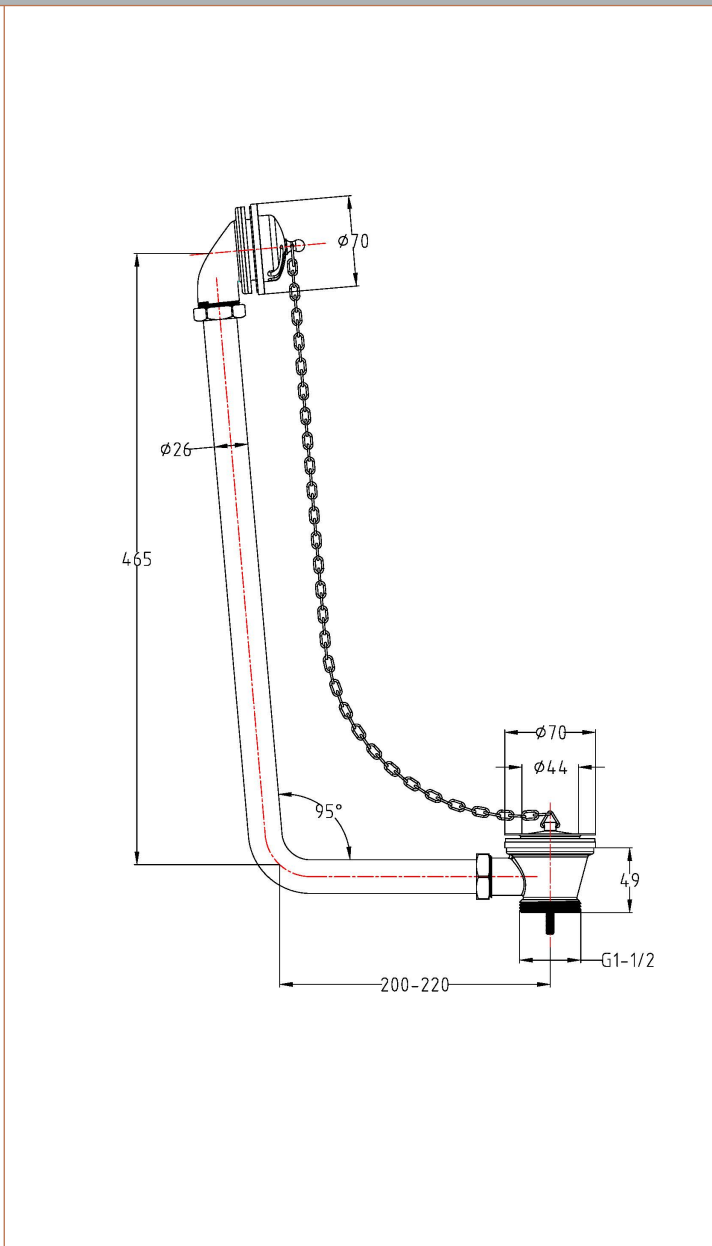

Sales Code: EA385

Description: Classic Exposed Bath Waste & Overflow

Product Dimensions

Length (mm):	
Width (mm):	70
Height (mm):	465
Depth (mm):	220
Nett Weight (kg):	0.9

Packaging Dimensions

Height (mm):	500
Width (mm):	200
Depth (mm):	75
Gross Weight (kg):	1

Packaging Data

Box Colour:	White Cardboard Box
Box Qty:	1
Label Size:	100 x 50
Label Colour:	White Label
Label Qty:	2

Outer Box Dimensions (If Applicable)

Height (mm):	405
Width (mm):	420
Length (mm):	
Depth (mm):	
Gross Weight (kg):	14
Barcode:	5056211803423

Product Details

Country of Origin:	China
Fitting Instruction:	No
CE & UKCA:	
Product Material:	Brass
Heating Element Wattage:	Not Applicable
Colour/Finish:	Chrome
Product Diameter:	70mm
Connection Size:	G1-1/2