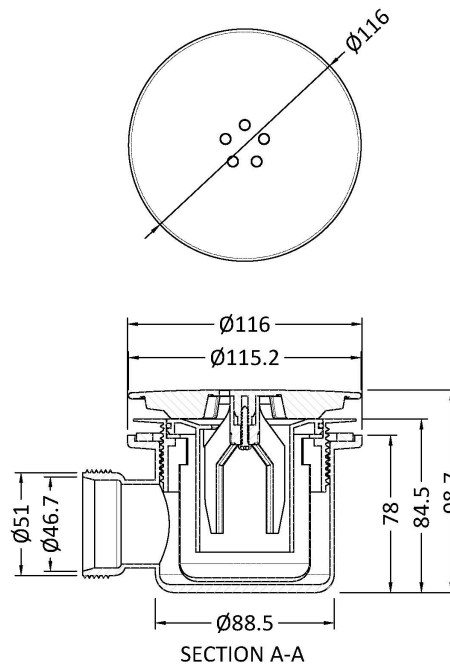

Outer Box Dimensions (If Applicable)

Height (mm):	
Width (mm):	
Depth (mm):	
Length (mm):	
Gross Weight (kg):	
Barcode:	5056211815587

Product Details

Country of Origin:	China
Fitting Instruction:	No
CE & UKCA:	No
Profile Material:	Aluminium
Profile Finish:	Chrome
Adjustments (mm):	877 - 895mm
Entry Width (mm):	555mm
Swing In Dim (mm):	N/A
Swing Out Dim (mm):	N/A
Radius (mm):	538 mm
Glass Thickness (mm):	6
Easy Fit:	Yes
Easy Clean:	No
Handle Style:	Square T Shape Handle
Handle Material:	ABS
Enclosure Design:	Framed
Wheel Type:	Dual, Quick Release
Support Bar Included:	Support Bar Not Included
Extras:	None

Sales Code: NTP106

Description: Quad Tray 900 X 900

Product Dimensions

Length (mm):	900
Width (mm):	900
Height (mm):	40
Nett Weight (kg):	23.3

Packaging Dimensions

Length (mm):	940
Width (mm):	940
Height (mm):	80
Gross Weight (kg):	23.6

Packaging Data

Box Colour:	Shrinkwrap & Polystyrene
Box Qty:	1
Label Size:	100 x 50
Label Colour:	White Label
Label Qty:	2

Outer Box Dimensions (If Applicable)

Length (mm):	
Width (mm):	
Height (mm):	
Gross Weight (kg):	
Barcode:	5055369006205

Sales Code: STW001

Description: Mega Flow Shower Waste & Knuckle

Product Dimensions

Length (mm):	
Width (mm):	116
Height (mm):	99
Depth (mm):	116
Nett Weight (kg):	0.31

Packaging Dimensions

Height (mm):	170
Width (mm):	135
Depth (mm):	100
Gross Weight (kg):	0.37