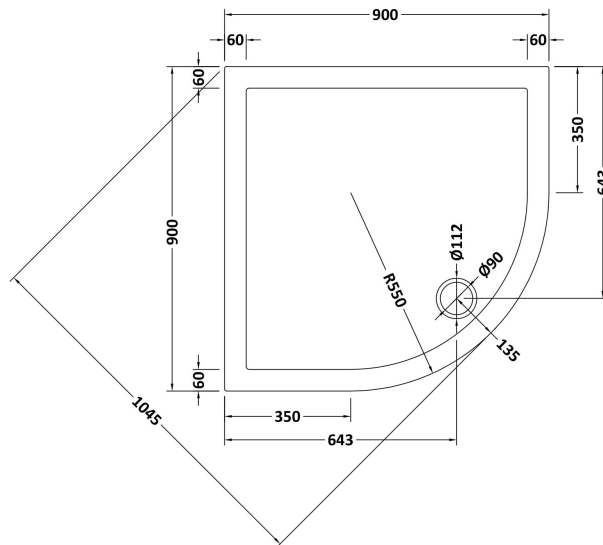

Packaging Dimensions

Height (mm):	1910
Width (mm):	410
Length (mm):	110
Gross Weight (kg):	46.2

Packaging Data

Box Colour:	Brown Cardboard Box - Printed
Box Qty:	1
Label Size:	100 x 50
Label Colour:	Not Applicable
Label Qty:	0

Outer Box Dimensions (If Applicable)

Height (mm):	
Width (mm):	
Depth (mm):	
Length (mm):	
Gross Weight (kg):	
Barcode:	5056211815587

Product Details

Country of Origin:	China
Fitting Instruction:	No
CE & UKCA:	No
Profile Material:	Aluminium
Profile Finish:	Chrome
Adjustments (mm):	877 - 895mm
Entry Width (mm):	555mm
Swing In Dim (mm):	N/A
Swing Out Dim (mm):	N/A
Radius (mm):	538 mm
Glass Thickness (mm):	6
Easy Fit:	Yes
Easy Clean:	No
Handle Style:	Square T Shape Handle
Handle Material:	ABS
Enclosure Design:	Framed
Wheel Type:	Dual, Quick Release
Support Bar Included:	Support Bar Not Included
Extras:	None

Sales Code: NTP106

Description: Quad Tray 900 X 900

Product Dimensions

Length (mm):	900
Width (mm):	900
Height (mm):	40
Nett Weight (kg):	23.3

Packaging Dimensions

Length (mm):	940
Width (mm):	940
Height (mm):	80
Gross Weight (kg):	23.6

Sales Code: STW001

Description: Mega Flow Shower Waste & Knuckle

Product Dimensions

Length (mm):	
Width (mm):	116
Height (mm):	99
Depth (mm):	116
Nett Weight (kg):	0.31

Packaging Dimensions

Height (mm):	170
Width (mm):	135
Depth (mm):	100
Gross Weight (kg):	0.37