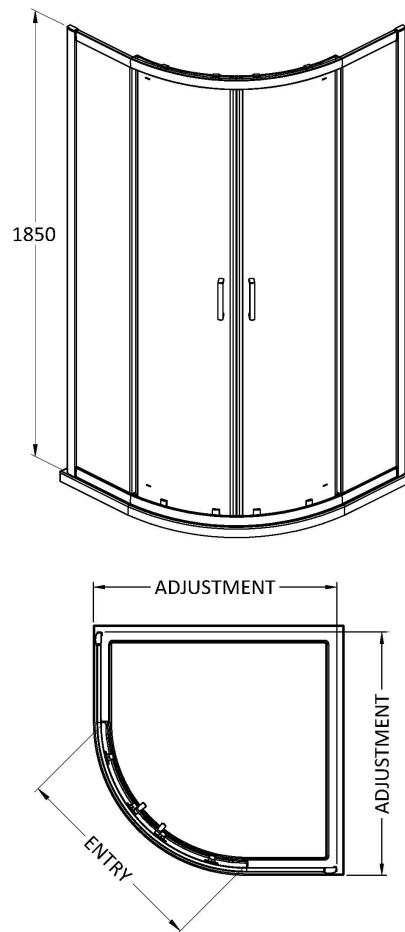

Sales Code: SQU9

Description: 900X900x1850mm Quadrant Enclosure

Product Dimensions

Height (mm):	1850
Width (mm):	880
Depth (mm):	880
Nett Weight (kg):	41.2

Packaging Dimensions

Height (mm):	1910
Width (mm):	410
Length (mm):	110
Gross Weight (kg):	46.2

Packaging Data

Box Colour:	Brown Cardboard Box - Printed
Box Qty:	1
Label Size:	100 x 50
Label Colour:	Not Applicable
Label Qty:	0

Outer Box Dimensions (If Applicable)

Height (mm):	
Width (mm):	
Depth (mm):	
Length (mm):	
Gross Weight (kg):	
Barcode:	5056211815587

Product Details

Country of Origin:	China
Fitting Instruction:	No
CE & UKCA:	No
Profile Material:	Aluminium
Profile Finish:	Chrome
Adjustments (mm):	877 - 895mm
Entry Width (mm):	555mm
Swing In Dim (mm):	N/A
Swing Out Dim (mm):	N/A
Radius (mm):	538 mm
Glass Thickness (mm):	6
Easy Fit:	Yes
Easy Clean:	No
Handle Style:	Square T Shape Handle
Handle Material:	ABS
Enclosure Design:	Framed
Wheel Type:	Dual, Quick Release
Support Bar Included:	Support Bar Not Included
Extras:	None