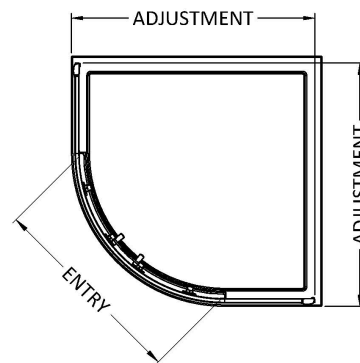

Sales Code: ENZRE013

Description: 800 Chrome Quadrant Tray & Shower Kit

Packaging Details

Barcode: 5056678409510

Sales Code: SQU8

Description: 800X800X1850mm Quadrant Enclosure

Product Dimensions

Height (mm):	1850
Width (mm):	780
Depth (mm):	780
Nett Weight (kg):	38.3

Packaging Dimensions

Height (mm):	1910
Width (mm):	410
Length (mm):	110
Gross Weight (kg):	43.3

Packaging Data

Box Colour:	Brown Cardboard Box - Printed
Box Qty:	1
Label Size:	100 x 50
Label Colour:	Not Applicable
Label Qty:	0

Outer Box Dimensions (If Applicable)

Height (mm):	
Width (mm):	
Depth (mm):	
Length (mm):	
Gross Weight (kg):	
Barcode:	5056211815570

Product Details

Country of Origin:	China
Fitting Instruction:	No
CE & UKCA:	No
Profile Material:	Aluminium
Profile Finish:	Chrome
Adjustments (mm):	777 - 795mm
Entry Width (mm):	405mm
Swing In Dim (mm):	N/A
Swing Out Dim (mm):	N/A
Radius (mm):	538 mm
Glass Thickness (mm):	6
Easy Fit:	Yes
Easy Clean:	No
Handle Style:	Square T Shape Handle
Handle Material:	ABS
Enclosure Design:	Framed
Wheel Type:	Dual, Quick Release
Support Bar Included:	Support Bar Not Included
Extras:	None

Sales Code: NTP105

Description: Quad Tray 800 X 800

Product Dimensions

Length (mm):	800
Width (mm):	800
Height (mm):	40
Nett Weight (kg):	17.5

Packaging Dimensions

Length (mm):	840
Width (mm):	840
Height (mm):	80
Gross Weight (kg):	17.8