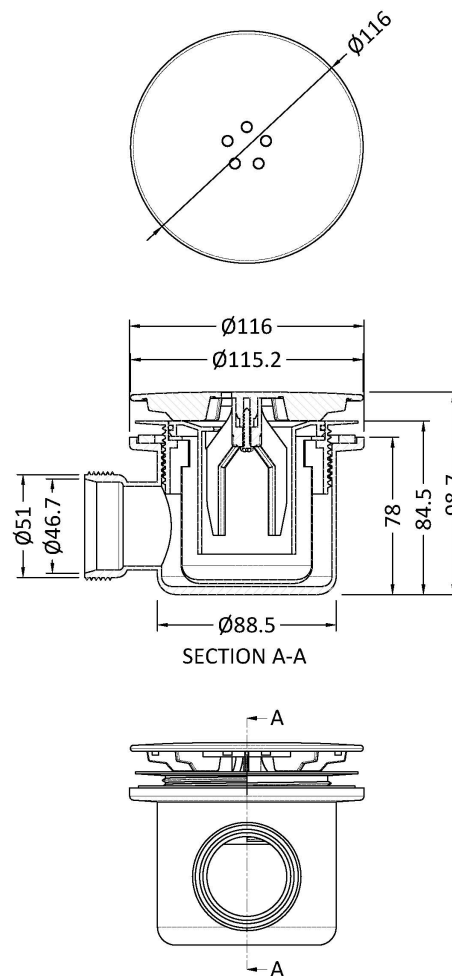

Outer Box Dimensions (If Applicable)

Height (mm):	
Width (mm):	
Depth (mm):	
Length (mm):	
Gross Weight (kg):	
Barcode:	5056211815570

Product Details

Country of Origin:	China
Fitting Instruction:	No
CE & UKCA:	No
Profile Material:	Aluminium
Profile Finish:	Chrome
Adjustments (mm):	777 - 795mm
Entry Width (mm):	405mm
Swing In Dim (mm):	N/A
Swing Out Dim (mm):	N/A
Radius (mm):	538 mm
Glass Thickness (mm):	6
Easy Fit:	Yes
Easy Clean:	No
Handle Style:	Square T Shape Handle
Handle Material:	ABS
Enclosure Design:	Framed
Wheel Type:	Dual, Quick Release
Support Bar Included:	Support Bar Not Included
Extras:	None

Sales Code: JTY386

Description: Square Thermostatic Bar Valve & Kit

Product Dimensions

Length (mm):	
Width (mm):	261
Height (mm):	1200
Depth (mm):	465
Nett Weight (kg):	4.46

Packaging Dimensions

Length (mm):	845
Width (mm):	405
Height (mm):	85
Gross Weight (kg):	4.46

Packaging Data

Box Colour:	White Cardboard Box
Box Qty:	1
Label Size:	100 x 50
Label Colour:	White Label
Label Qty:	2

Outer Box Dimensions (If Applicable)

Length (mm):	
Width (mm):	
Height (mm):	
Depth (mm):	
Gross Weight (kg):	15
Barcode:	5055369076888

Sales Code: STW001

Description: Mega Flow Shower Waste & Knuckle

Product Dimensions

Length (mm):	
Width (mm):	116
Height (mm):	99
Depth (mm):	116
Nett Weight (kg):	0.31

Packaging Dimensions

Height (mm):	170
Width (mm):	135
Depth (mm):	100
Gross Weight (kg):	0.37