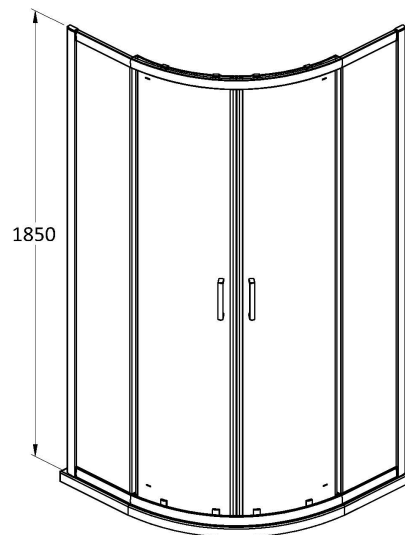

Sales Code: ENZRE013

Description: 800 Chrome Quadrant Tray & Shower Kit

Packaging Details

Barcode: 5056678409510

Sales Code: SQU8

Description: 800X800X1850mm Quadrant Enclosure

Product Dimensions

Height (mm):	1850
Width (mm):	780
Depth (mm):	780
Nett Weight (kg):	38.3

Packaging Dimensions

Height (mm):	1910
Width (mm):	410
Length (mm):	110
Gross Weight (kg):	43.3

Packaging Data

Box Colour:	Brown Cardboard Box - Printed
Box Qty:	1
Label Size:	100 x 50
Label Colour:	Not Applicable
Label Qty:	0

Outer Box Dimensions (If Applicable)

Height (mm):	
Width (mm):	
Depth (mm):	
Length (mm):	
Gross Weight (kg):	
Barcode:	5056211815570

Product Details

Country of Origin:	China
Fitting Instruction:	No
CE & UKCA:	No
Profile Material:	Aluminium
Profile Finish:	Chrome
Adjustments (mm):	777 - 795mm
Entry Width (mm):	405mm
Swing In Dim (mm):	N/A
Swing Out Dim (mm):	N/A
Radius (mm):	538 mm
Glass Thickness (mm):	6
Easy Fit:	Yes
Easy Clean:	No
Handle Style:	Square T Shape Handle
Handle Material:	ABS
Enclosure Design:	Framed
Wheel Type:	Dual, Quick Release
Support Bar Included:	Support Bar Not Included
Extras:	None

Sales Code: NTP105

Description: Quad Tray 800 X 800

Product Dimensions

Length (mm):	800
Width (mm):	800
Height (mm):	40
Nett Weight (kg):	17.5

Packaging Dimensions

Length (mm):	840
Width (mm):	840
Height (mm):	80
Gross Weight (kg):	17.8