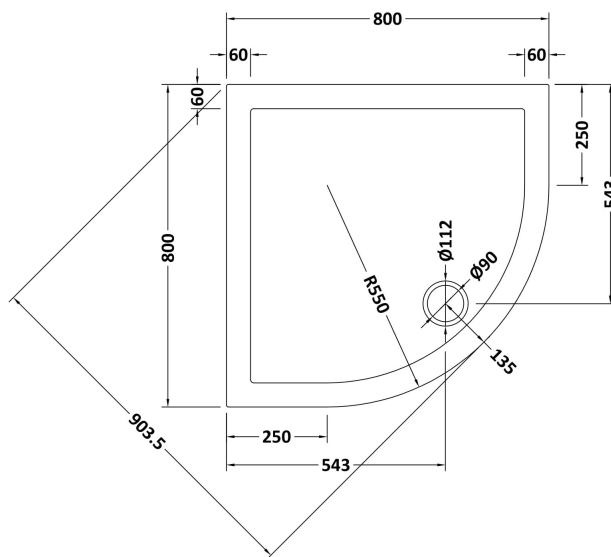

Packaging Dimensions

Height (mm):	1910
Width (mm):	410
Length (mm):	110
Gross Weight (kg):	43.3

Packaging Data

Box Colour:	Brown Cardboard Box - Printed
Box Qty:	1
Label Size:	100 x 50
Label Colour:	Not Applicable
Label Qty:	0

Outer Box Dimensions (If Applicable)

Height (mm):	
Width (mm):	
Depth (mm):	
Length (mm):	
Gross Weight (kg):	
Barcode:	5056211815570

Product Details

Country of Origin:	China
Fitting Instruction:	No
CE & UKCA:	No
Profile Material:	Aluminium
Profile Finish:	Chrome
Adjustments (mm):	777 - 795mm
Entry Width (mm):	405mm
Swing In Dim (mm):	N/A
Swing Out Dim (mm):	N/A
Radius (mm):	538 mm
Glass Thickness (mm):	6
Easy Fit:	Yes
Easy Clean:	No
Handle Style:	Square T Shape Handle
Handle Material:	ABS
Enclosure Design:	Framed
Wheel Type:	Dual, Quick Release
Support Bar Included:	Support Bar Not Included
Extras:	None

Sales Code: NTP105

Description: Quad Tray 800 X 800

Product Dimensions

Length (mm):	800
Width (mm):	800
Height (mm):	40
Nett Weight (kg):	17.5

Packaging Dimensions

Length (mm):	840
Width (mm):	840
Height (mm):	80
Gross Weight (kg):	17.8

Packaging Data

Box Colour:	Shrinkwrap & Polystyrene
Box Qty:	1
Label Size:	100 x 50
Label Colour:	White Label
Label Qty:	2

Outer Box Dimensions (If Applicable)

Length (mm):	
Width (mm):	
Height (mm):	
Gross Weight (kg):	
Barcode:	5055369006199