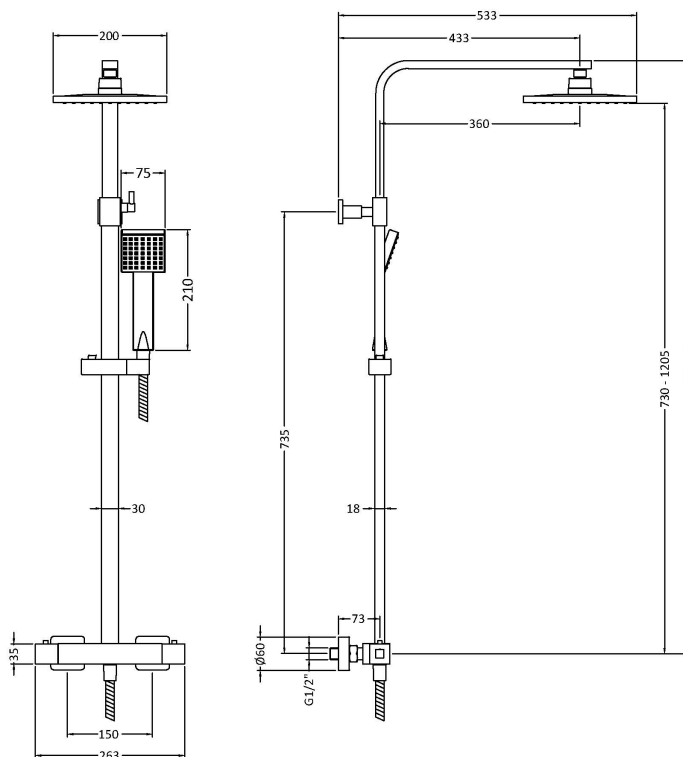

Sales Code: JTY386

Description: Square Thermostatic Bar Valve & Kit

Product Dimensions

Length (mm):	
Width (mm):	261
Height (mm):	1200
Depth (mm):	465
Nett Weight (kg):	4.46

Packaging Dimensions

Length (mm):	845
Width (mm):	405
Height (mm):	85
Gross Weight (kg):	4.46

Packaging Data

Box Colour:	White Cardboard Box
Box Qty:	1
Label Size:	100 x 50
Label Colour:	White Label
Label Qty:	2

Outer Box Dimensions (If Applicable)

Length (mm):	
Width (mm):	
Height (mm):	
Depth (mm):	
Gross Weight (kg):	15
Barcode:	5055369076888

Product Details

Country of Origin:	China
Fitting Instruction:	No
Product Material:	Brass/ABS
Mount Type:	Wall, Surface
Outlet Elbow Supplied:	No
Easy Clean:	Yes
Head Included:	Yes
Handset Included:	Yes
Body Jets Included:	No
No of Body Jets:	Not Applicable
Operating Pressure (bar):	0.5
Valve/Cartridge Type:	1/4 Turn Ceramic Disc
Flow Rates (L/min):	0.1 bar: N/A 0.5 bar: 3 1 bar: 5 2 bar: 9 3 bar: 12
TMV2 Approved:	No Approval No: N/A
TMV3 Approved:	No Approval No: N/A
WRAS Approved:	Yes Approval No: 2307019
Head Function:	Single
Handset Function:	Single Setting
Body Jet Info:	Not Applicable
Pipe Size:	
Pipe Centres:	150 mm
Colour/Finish:	Chrome
Hose Included:	Yes
No. of Outlets:	2