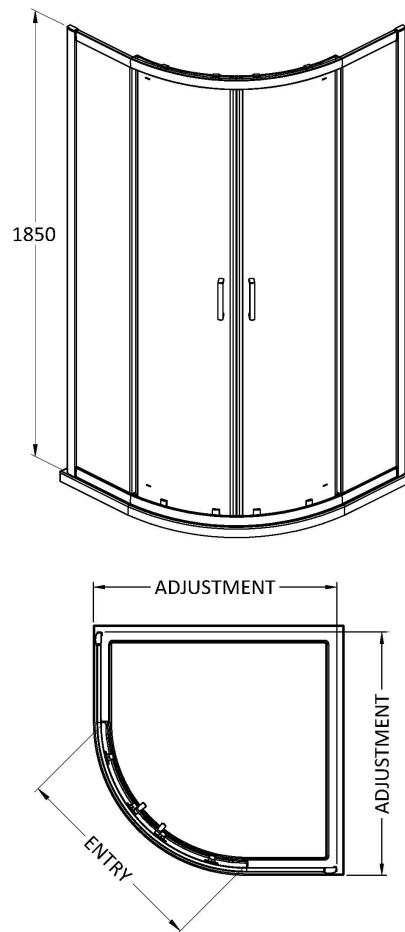

Sales Code: ENZRE016

Description: 900 Chrome Quadrant Tray & Shower Kit

Packaging Details

Barcode: 5056678409541

Sales Code: SQU9

Description: 900X900x1850mm Quadrant Enclosure

Product Dimensions

Height (mm):	1850
Width (mm):	880
Depth (mm):	880
Nett Weight (kg):	41.2

Packaging Dimensions

Height (mm):	1910
Width (mm):	410
Length (mm):	110
Gross Weight (kg):	46.2

Packaging Data

Box Colour:	Brown Cardboard Box - Printed
Box Qty:	1
Label Size:	100 x 50
Label Colour:	Not Applicable
Label Qty:	0

Outer Box Dimensions (If Applicable)

Height (mm):	
Width (mm):	
Depth (mm):	
Length (mm):	
Gross Weight (kg):	
Barcode:	5056211815587

Product Details

Country of Origin:	China
Fitting Instruction:	No
CE & UKCA:	No
Profile Material:	Aluminium
Profile Finish:	Chrome
Adjustments (mm):	877 - 895mm
Entry Width (mm):	555mm
Swing In Dim (mm):	N/A
Swing Out Dim (mm):	N/A
Radius (mm):	538 mm
Glass Thickness (mm):	6
Easy Fit:	Yes
Easy Clean:	No
Handle Style:	Square T Shape Handle
Handle Material:	ABS
Enclosure Design:	Framed
Wheel Type:	Dual, Quick Release
Support Bar Included:	Support Bar Not Included
Extras:	None

Sales Code: NTP106

Description: Quad Tray 900 X 900

Product Dimensions

Length (mm):	900
Width (mm):	900
Height (mm):	40
Nett Weight (kg):	23.3

Packaging Dimensions

Length (mm):	940
Width (mm):	940
Height (mm):	80
Gross Weight (kg):	23.6