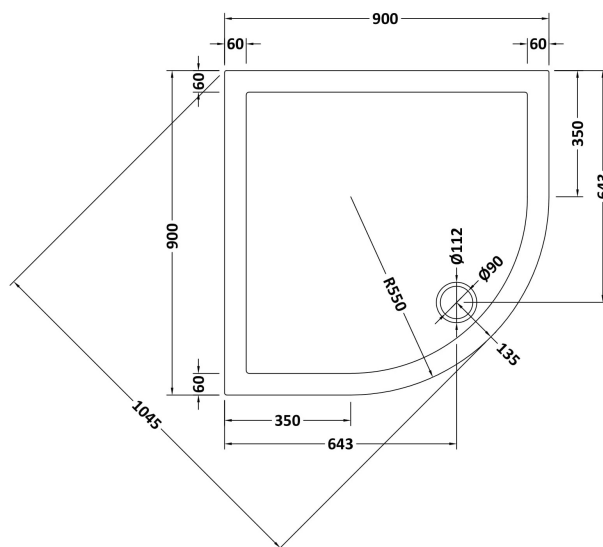

Packaging Dimensions

Height (mm):	1910
Width (mm):	410
Length (mm):	110
Gross Weight (kg):	46.2

Packaging Data

Box Colour:	Brown Cardboard Box - Printed
Box Qty:	1
Label Size:	100 x 50
Label Colour:	Not Applicable
Label Qty:	0

Outer Box Dimensions (If Applicable)

Height (mm):	
Width (mm):	
Depth (mm):	
Length (mm):	
Gross Weight (kg):	
Barcode:	5056211815587

Product Details

Country of Origin:	China
Fitting Instruction:	No
CE & UKCA:	No
Profile Material:	Aluminium
Profile Finish:	Chrome
Adjustments (mm):	877 - 895mm
Entry Width (mm):	555mm
Swing In Dim (mm):	N/A
Swing Out Dim (mm):	N/A
Radius (mm):	538 mm
Glass Thickness (mm):	6
Easy Fit:	Yes
Easy Clean:	No
Handle Style:	Square T Shape Handle
Handle Material:	ABS
Enclosure Design:	Framed
Wheel Type:	Dual, Quick Release
Support Bar Included:	Support Bar Not Included
Extras:	None

Sales Code: NTP106

Description: Quad Tray 900 X 900

Product Dimensions

Length (mm):	900
Width (mm):	900
Height (mm):	40
Nett Weight (kg):	23.3

Packaging Dimensions

Length (mm):	940
Width (mm):	940
Height (mm):	80
Gross Weight (kg):	23.6

Packaging Data

Box Colour:	Shrinkwrap & Polystyrene
Box Qty:	1
Label Size:	100 x 50
Label Colour:	White Label
Label Qty:	2

Outer Box Dimensions (If Applicable)

Length (mm):	
Width (mm):	
Height (mm):	
Gross Weight (kg):	
Barcode:	5055369006205