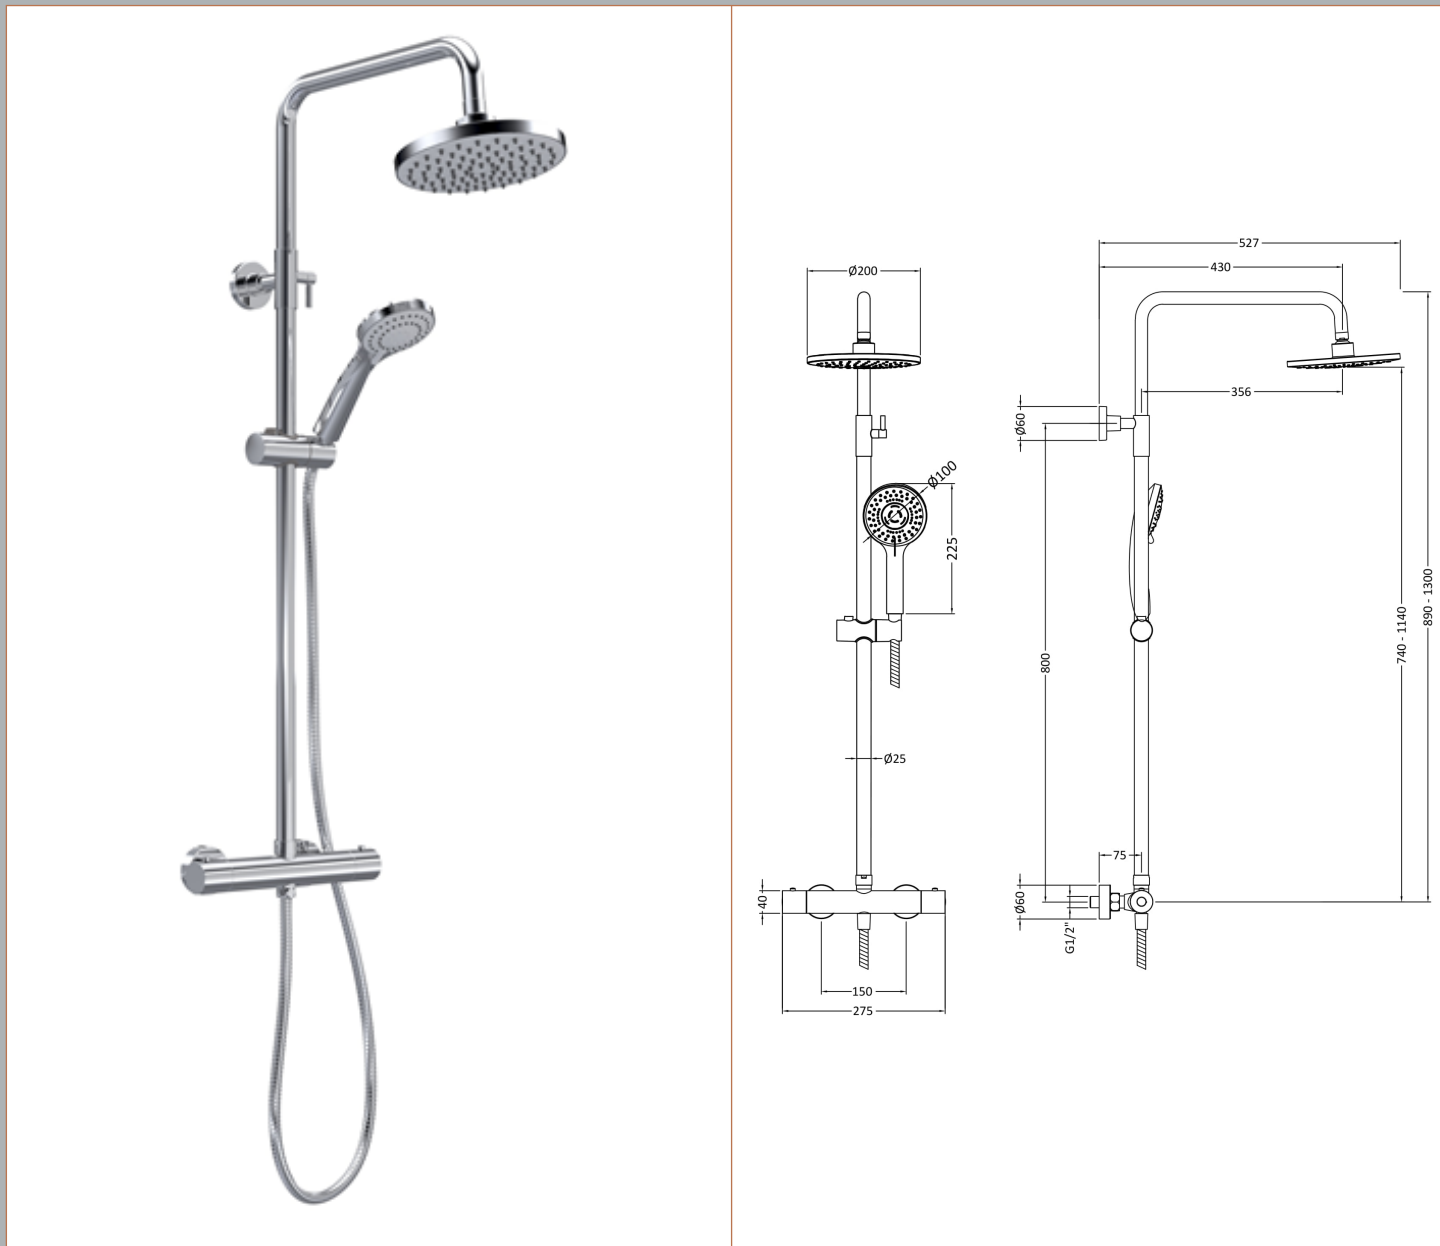

Sales Code: JTY375

Description: Round Thermostatic Bar Valve & Kit

Product Dimensions

Length (mm):	
Width (mm):	267
Height (mm):	1245
Depth (mm):	429
Nett Weight (kg):	3.98

Packaging Dimensions

Length (mm):	880
Width (mm):	410
Height (mm):	85
Gross Weight (kg):	3.98

Packaging Data

Box Colour:	White Cardboard Box
Box Qty:	1
Label Size:	100 x 50
Label Colour:	White Label
Label Qty:	2

Outer Box Dimensions (If Applicable)

Length (mm):	
Width (mm):	780
Height (mm):	570
Depth (mm):	450
Gross Weight (kg):	26
Barcode:	5055369026869

Product Details

Country of Origin:	United Kingdom
Fitting Instruction:	No
Product Material:	Brass/ABS
Mount Type:	Surface, Wall
Outlet Elbow Supplied:	No
Easy Clean:	Yes
Head Included:	Yes
Handset Included:	Yes
Body Jets Included:	No
No of Body Jets:	Not Applicable
Operating Pressure (bar):	1
Valve/Cartridge Type:	1/4 Turn Ceramic Disc
Flow Rates (L/min):	0.1 bar: N/A 0.5 bar: 5 1 bar: 7.5 2 bar: 11 3 bar: 14
TMV2 Approved:	No Approval No: N/A
TMV3 Approved:	No Approval No: N/A
WRAS Approved:	Yes Approval No: 2307019
Head Function:	Single
Handset Function:	Multiple Settings
Body Jet Info:	Not Applicable
Pipe Size:	15 mm (1/2" Bsp)
Pipe Centres:	150 mm
Colour/Finish:	Chrome
Hose Included:	Yes
No. of Outlets:	2