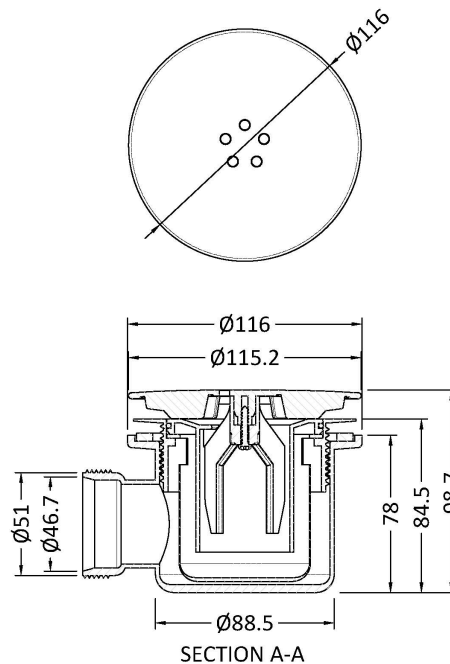

Outer Box Dimensions (If Applicable)

Height (mm):	
Width (mm):	
Depth (mm):	
Length (mm):	
Gross Weight (kg):	
Barcode:	5056211815587

Product Details

Country of Origin:	China
Fitting Instruction:	No
CE & UKCA:	No
Profile Material:	Aluminium
Profile Finish:	Chrome
Adjustments (mm):	877 - 895mm
Entry Width (mm):	555mm
Swing In Dim (mm):	N/A
Swing Out Dim (mm):	N/A
Radius (mm):	538 mm
Glass Thickness (mm):	6
Easy Fit:	Yes
Easy Clean:	No
Handle Style:	Square T Shape Handle
Handle Material:	ABS
Enclosure Design:	Framed
Wheel Type:	Dual, Quick Release
Support Bar Included:	Support Bar Not Included
Extras:	None

Sales Code: JTY375

Description: Round Thermostatic Bar Valve & Kit

Product Dimensions

Length (mm):	
Width (mm):	267
Height (mm):	1245
Depth (mm):	429
Nett Weight (kg):	3.98

Packaging Dimensions

Length (mm):	880
Width (mm):	410
Height (mm):	85
Gross Weight (kg):	3.98

Packaging Data

Box Colour:	White Cardboard Box
Box Qty:	1
Label Size:	100 x 50
Label Colour:	White Label
Label Qty:	2

Outer Box Dimensions (If Applicable)

Length (mm):	
Width (mm):	780
Height (mm):	570
Depth (mm):	450
Gross Weight (kg):	26
Barcode:	5055369026869

Sales Code: STW001

Description: Mega Flow Shower Waste & Knuckle

Product Dimensions

Length (mm):	
Width (mm):	116
Height (mm):	99
Depth (mm):	116
Nett Weight (kg):	0.31

Packaging Dimensions

Height (mm):	170
Width (mm):	135
Depth (mm):	100
Gross Weight (kg):	0.37