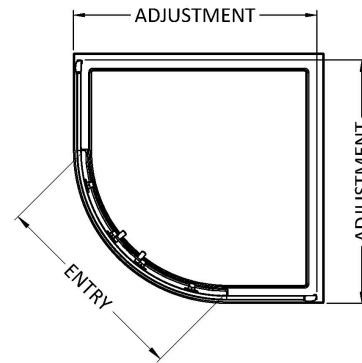

Sales Code: ENZRE019

Description: 900 Black Quadrant Tray & Shower Kit

Packaging Details

Barcode: 5056678409572

Sales Code: SQU9BP

Description: 900X900x1850mm Quadrant Enclosure

Product Dimensions

Height (mm):	1850
Width (mm):	880
Depth (mm):	880
Nett Weight (kg):	44.3

Packaging Dimensions

Height (mm):	1905
Width (mm):	425
Length (mm):	120
Gross Weight (kg):	44.8

Packaging Data

Box Colour:	Brown Cardboard Box - Printed
Box Qty:	1
Label Size:	100 x 50
Label Colour:	Not Applicable
Label Qty:	0

Outer Box Dimensions (If Applicable)

Height (mm):	
Width (mm):	
Depth (mm):	
Length (mm):	
Gross Weight (kg):	
Barcode:	5056211881445

Product Details

Country of Origin:	China
Fitting Instruction:	No
CE & UKCA:	No
Profile Material:	Aluminium
Profile Finish:	Matt Black
Adjustments (mm):	877 - 895mm
Entry Width (mm):	555mm
Swing In Dim (mm):	N/A
Swing Out Dim (mm):	N/A
Radius (mm):	538 mm
Glass Thickness (mm):	6
Easy Fit:	Yes
Easy Clean:	No
Handle Style:	Square T Shape Handle
Handle Material:	ABS
Enclosure Design:	Framed
Wheel Type:	Dual, Quick Release
Support Bar Included:	Support Bar Not Included
Extras:	None

Sales Code: NTP106

Description: Quad Tray 900 X 900

Product Dimensions

Length (mm):	900
Width (mm):	900
Height (mm):	40
Nett Weight (kg):	23.3

Packaging Dimensions

Length (mm):	940
Width (mm):	940
Height (mm):	80
Gross Weight (kg):	23.6