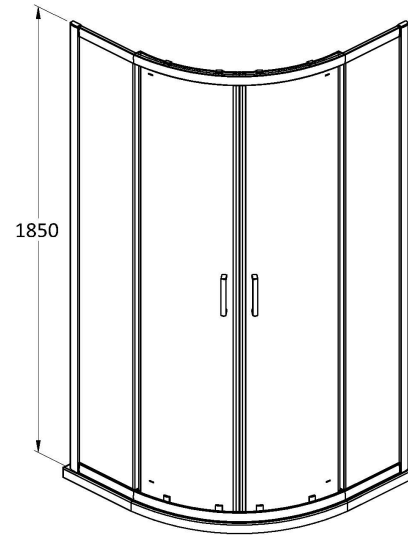

Sales Code: ENZRE019

Description: 900 Black Quadrant Tray & Shower Kit

Packaging Details

Barcode: 5056678409572

Sales Code: SQU9BP

Description: 900X900x1850mm Quadrant Enclosure

Product Dimensions

Height (mm):	1850
Width (mm):	880
Depth (mm):	880
Nett Weight (kg):	44.3

Packaging Dimensions

Height (mm):	1905
Width (mm):	425
Length (mm):	120
Gross Weight (kg):	44.8

Packaging Data

Box Colour:	Brown Cardboard Box - Printed
Box Qty:	1
Label Size:	100 x 50
Label Colour:	Not Applicable
Label Qty:	0

Outer Box Dimensions (If Applicable)

Height (mm):	
Width (mm):	
Depth (mm):	
Length (mm):	
Gross Weight (kg):	
Barcode:	5056211881445

Product Details

Country of Origin:	China
Fitting Instruction:	No
CE & UKCA:	No
Profile Material:	Aluminium
Profile Finish:	Matt Black
Adjustments (mm):	877 - 895mm
Entry Width (mm):	555mm
Swing In Dim (mm):	N/A
Swing Out Dim (mm):	N/A
Radius (mm):	538 mm
Glass Thickness (mm):	6
Easy Fit:	Yes
Easy Clean:	No
Handle Style:	Square T Shape Handle
Handle Material:	ABS
Enclosure Design:	Framed
Wheel Type:	Dual, Quick Release
Support Bar Included:	Support Bar Not Included
Extras:	None

Sales Code: NTP106

Description: Quad Tray 900 X 900

Product Dimensions

Length (mm):	900
Width (mm):	900
Height (mm):	40
Nett Weight (kg):	23.3

Packaging Dimensions

Length (mm):	940
Width (mm):	940
Height (mm):	80
Gross Weight (kg):	23.6