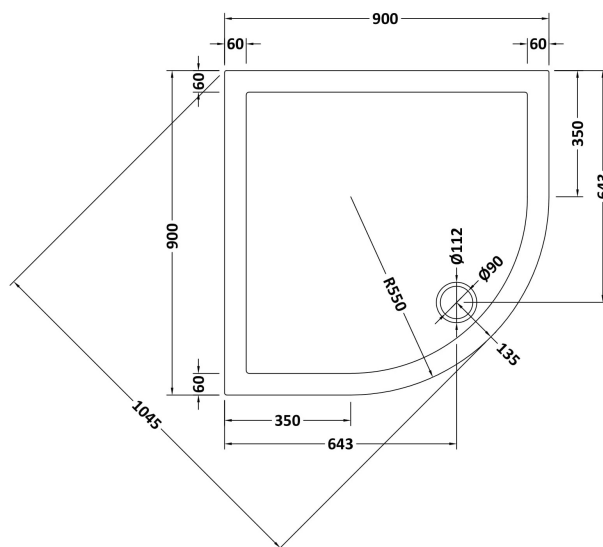

Packaging Dimensions

Height (mm):	1905
Width (mm):	425
Length (mm):	120
Gross Weight (kg):	44.8

Packaging Data

Box Colour:	Brown Cardboard Box - Printed
Box Qty:	1
Label Size:	100 x 50
Label Colour:	Not Applicable
Label Qty:	0

Outer Box Dimensions (If Applicable)

Height (mm):	
Width (mm):	
Depth (mm):	
Length (mm):	
Gross Weight (kg):	
Barcode:	5056211881445

Product Details

Country of Origin:	China
Fitting Instruction:	No
CE & UKCA:	No
Profile Material:	Aluminium
Profile Finish:	Matt Black
Adjustments (mm):	877 - 895mm
Entry Width (mm):	555mm
Swing In Dim (mm):	N/A
Swing Out Dim (mm):	N/A
Radius (mm):	538 mm
Glass Thickness (mm):	6
Easy Fit:	Yes
Easy Clean:	No
Handle Style:	Square T Shape Handle
Handle Material:	ABS
Enclosure Design:	Framed
Wheel Type:	Dual, Quick Release
Support Bar Included:	Support Bar Not Included
Extras:	None

Sales Code: NTP106

Description: Quad Tray 900 X 900

Product Dimensions

Length (mm):	900
Width (mm):	900
Height (mm):	40
Nett Weight (kg):	23.3

Packaging Dimensions

Length (mm):	940
Width (mm):	940
Height (mm):	80
Gross Weight (kg):	23.6

Packaging Data

Box Colour:	Shrinkwrap & Polystyrene
Box Qty:	1
Label Size:	100 x 50
Label Colour:	White Label
Label Qty:	2

Outer Box Dimensions (If Applicable)

Length (mm):	
Width (mm):	
Height (mm):	
Gross Weight (kg):	
Barcode:	5055369006205