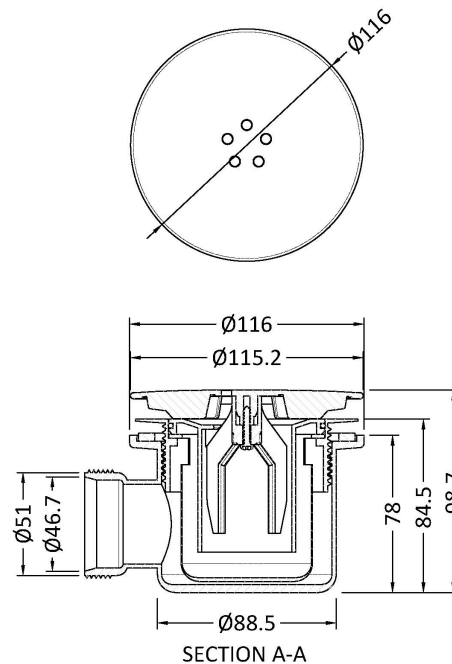

Outer Box Dimensions (If Applicable)

Height (mm):	
Width (mm):	
Depth (mm):	
Length (mm):	
Gross Weight (kg):	
Barcode:	5056211881445

Product Details

Country of Origin:	China
Fitting Instruction:	No
CE & UKCA:	No
Profile Material:	Aluminium
Profile Finish:	Matt Black
Adjustments (mm):	877 - 895mm
Entry Width (mm):	555mm
Swing In Dim (mm):	N/A
Swing Out Dim (mm):	N/A
Radius (mm):	538 mm
Glass Thickness (mm):	6
Easy Fit:	Yes
Easy Clean:	No
Handle Style:	Square T Shape Handle
Handle Material:	ABS
Enclosure Design:	Framed
Wheel Type:	Dual, Quick Release
Support Bar Included:	Support Bar Not Included
Extras:	None

Sales Code: JTY486

Description: Square Thermostatic Bar Valve & Kit

Product Dimensions

Length (mm):	
Width (mm):	200
Height (mm):	1200
Depth (mm):	465
Nett Weight (kg):	4.75

Packaging Dimensions

Length (mm):	845
Width (mm):	405
Height (mm):	85
Gross Weight (kg):	4.75

Packaging Data

Box Colour:	White Cardboard Box
Box Qty:	1
Label Size:	100 x 50
Label Colour:	White Label
Label Qty:	2

Outer Box Dimensions (If Applicable)

Length (mm):	
Width (mm):	
Height (mm):	
Depth (mm):	
Gross Weight (kg):	15
Barcode:	5056211897781

Sales Code: STW002

Description: Mega Flow Shower Waste With Knuckle Blk

Product Dimensions

Length (mm):	
Width (mm):	116
Height (mm):	99
Depth (mm):	116
Nett Weight (kg):	0.31

Packaging Dimensions

Height (mm):	170
Width (mm):	135
Depth (mm):	100
Gross Weight (kg):	0.37