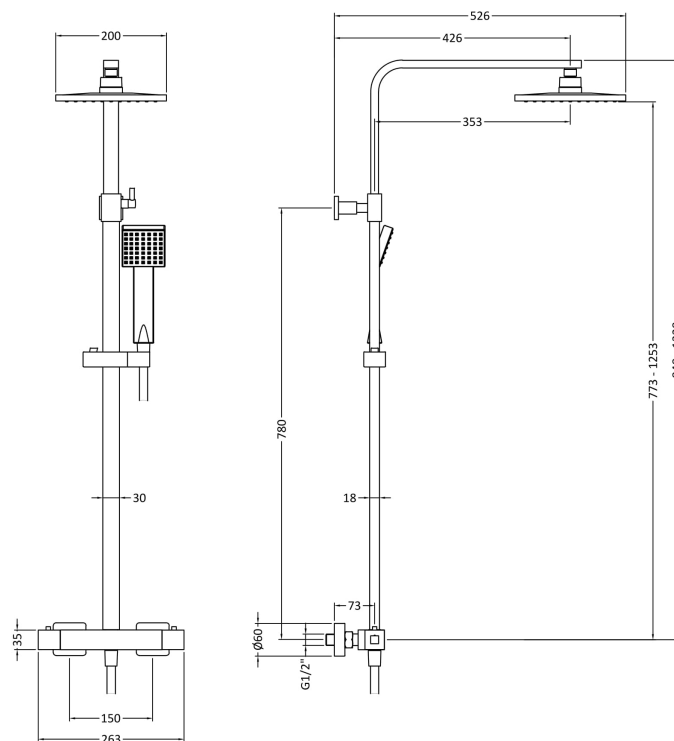

Outer Box Dimensions (If Applicable)

Height (mm):	
Width (mm):	
Depth (mm):	
Length (mm):	
Gross Weight (kg):	
Barcode:	5056211881445

Product Details

Country of Origin:	China
Fitting Instruction:	No
CE & UKCA:	No
Profile Material:	Aluminium
Profile Finish:	Matt Black
Adjustments (mm):	877 - 895mm
Entry Width (mm):	555mm
Swing In Dim (mm):	N/A
Swing Out Dim (mm):	N/A
Radius (mm):	538 mm
Glass Thickness (mm):	6
Easy Fit:	Yes
Easy Clean:	No
Handle Style:	Square T Shape Handle
Handle Material:	ABS
Enclosure Design:	Framed
Wheel Type:	Dual, Quick Release
Support Bar Included:	Support Bar Not Included
Extras:	None

Product Details

Country of Origin:	United Kingdom
Fitting Instruction:	No
CE & UKCA:	Yes
Colour/Finish:	White
Product Material:	Acrylic Capped ABS Caco3 & Pu
Material Colour Reference:	European White
Radius:	550
Waste Required (mm):	90
Compatible with Leg Kit:	Yes

Sales Code: JTY486

Description: Square Thermostatic Bar Valve & Kit

Product Dimensions

Length (mm):	
Width (mm):	200
Height (mm):	1200
Depth (mm):	465
Nett Weight (kg):	4.75

Packaging Dimensions

Length (mm):	845
Width (mm):	405
Height (mm):	85
Gross Weight (kg):	4.75

Product Details

Country of Origin:	China
Fitting Instruction:	No
CE & UKCA:	N/A
Product Material:	Pp
Heating Element Wattage:	Not Applicable
Colour/Finish:	Black
Product Diameter:	115mm
Connection Size:	1 1/2"