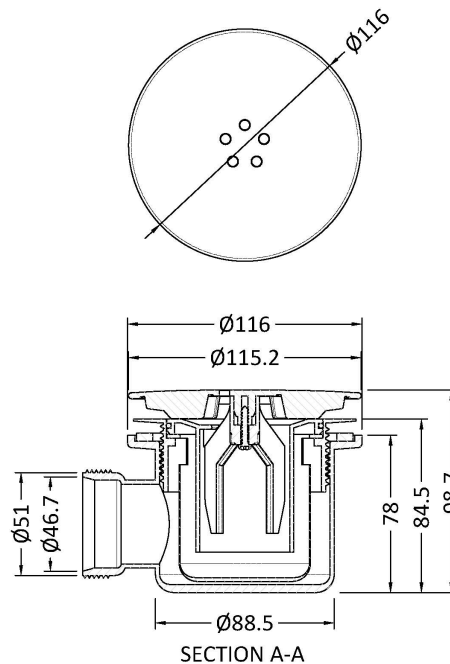

### Product Dimensions

Length (mm):	
Width (mm):	267
Height (mm):	1245
Depth (mm):	429
Nett Weight (kg):	3.98

### Packaging Dimensions

Length (mm):	880
Width (mm):	410
Height (mm):	85
Gross Weight (kg):	3.98

### Outer Box Dimensions (If Applicable)

Length (mm):	
Width (mm):	780
Height (mm):	570
Depth (mm):	450
Gross Weight (kg):	26
Barcode:	5055369026869

### Product Dimensions

Length (mm):	
Width (mm):	116
Height (mm):	99
Depth (mm):	116
Nett Weight (kg):	0.31