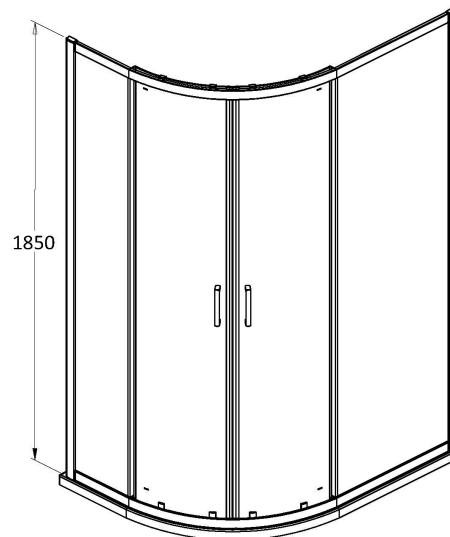

Sales Code: SQU128

Description: 1200X800x1850mm Offset Quad Enclosure

Product Dimensions

Height (mm):	1850
Width (mm):	1180
Depth (mm):	780
Nett Weight (kg):	46.8

Packaging Dimensions

Height (mm):	1910
Width (mm):	635
Length (mm):	110
Gross Weight (kg):	51.8

Packaging Data

Box Colour:	Brown Cardboard Box - Printed
Box Qty:	1
Label Size:	100 x 50
Label Colour:	Not Applicable
Label Qty:	0

Outer Box Dimensions (If Applicable)

Height (mm):	
Width (mm):	
Depth (mm):	
Length (mm):	
Gross Weight (kg):	
Barcode:	5056211821878

Product Details

Country of Origin:	China
Fitting Instruction:	No
CE & UKCA:	No
Profile Material:	Aluminium
Profile Finish:	Chrome
Adjustments (mm):	1175 - 1195mm / 775 - 795mm
Entry Width (mm):	480mm
Swing In Dim (mm):	N/A
Swing Out Dim (mm):	N/A
Radius (mm):	538 mm
Glass Thickness (mm):	6
Easy Fit:	Yes
Easy Clean:	No
Handle Style:	Square T Shape Handle
Handle Material:	ABS
Enclosure Design:	Framed
Wheel Type:	Dual, Quick Release
Support Bar Included:	Support Bar Not Included
Extras:	None