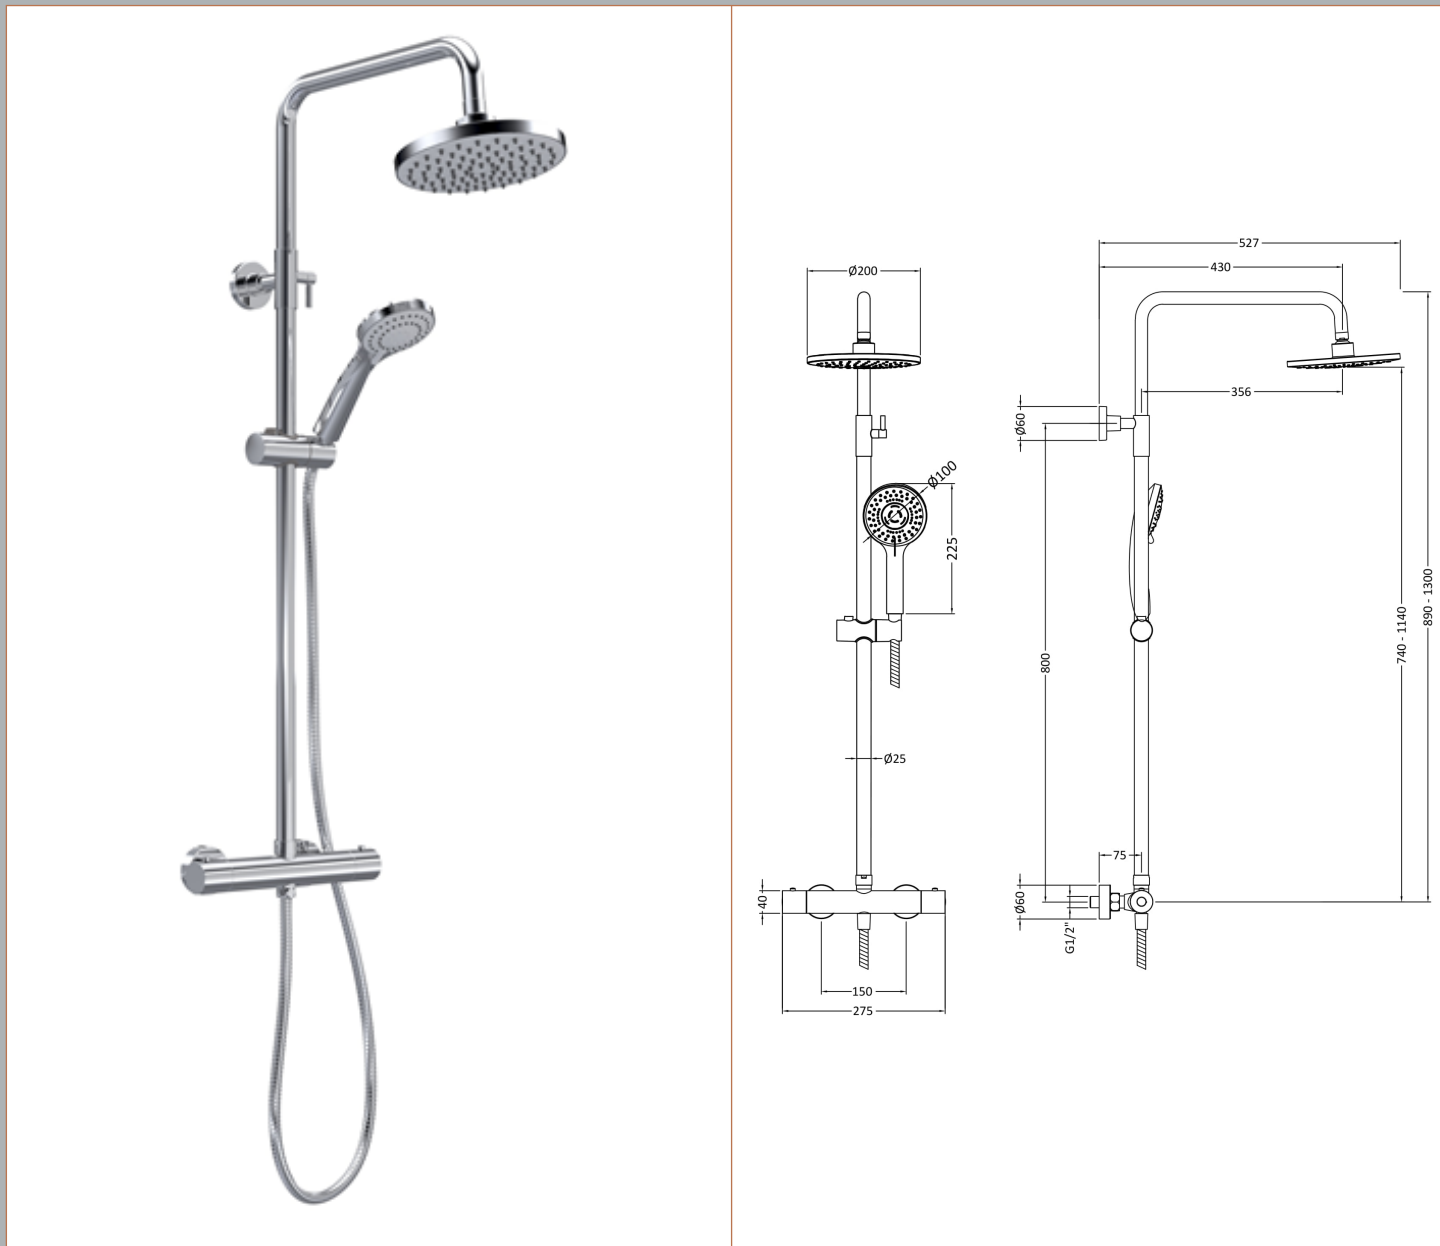

### Outer Box Dimensions (If Applicable)

Length (mm):	
Width (mm):	
Height (mm):	
Gross Weight (kg):	
Barcode:	5055369006168

### Product Details

Country of Origin:	United Kingdom
Fitting Instruction:	No
CE & UKCA:	Yes
Colour/Finish:	White
Product Material:	Acrylic Capped ABS Caco3 & Pu
Material Colour Reference:	European White
Radius:	550
Waste Required (mm):	90
Compatible with Leg Kit:	Yes

### Product Dimensions

Length (mm):	
Width (mm):	267
Height (mm):	1245
Depth (mm):	429
Nett Weight (kg):	3.98