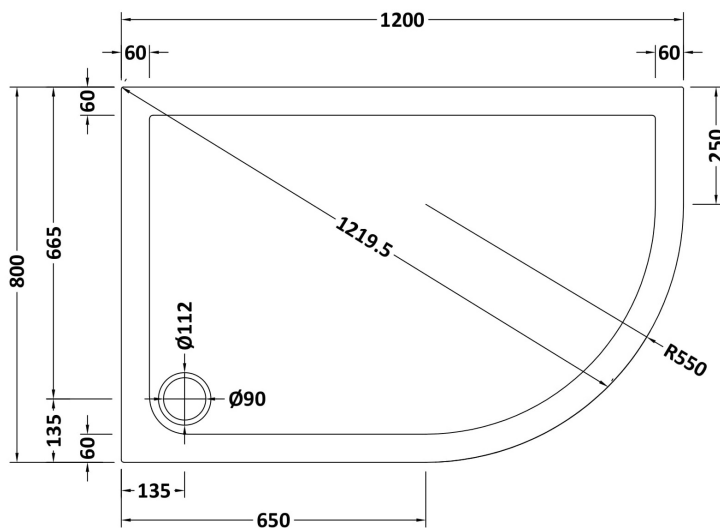

Height (mm):	1850
Width (mm):	1180
Depth (mm):	780
Nett Weight (kg):	46.8

**Packaging Dimensions**

Height (mm):	1910
Width (mm):	635
Length (mm):	110
Gross Weight (kg):	51.8

**Packaging Data**

Box Colour:	Brown Cardboard Box - Printed
Box Qty:	1
Label Size:	100 x 50
Label Colour:	Not Applicable
Label Qty:	0

**Outer Box Dimensions (If Applicable)**

Height (mm):	
Width (mm):	
Depth (mm):	
Length (mm):	
Gross Weight (kg):	
Barcode:	5056211821878

**Product Details**

Country of Origin:	China
Fitting Instruction:	No
CE & UKCA:	No
Profile Material:	Aluminium
Profile Finish:	Chrome
Adjustments (mm):	1175 - 1195mm / 775 - 795mm
Entry Width (mm):	480mm
Swing In Dim (mm):	N/A
Swing Out Dim (mm):	N/A
Radius (mm):	538 mm
Glass Thickness (mm):	6
Easy Fit:	Yes
Easy Clean:	No
Handle Style:	Square T Shape Handle
Handle Material:	ABS
Enclosure Design:	Framed
Wheel Type:	Dual, Quick Release
Support Bar Included:	Support Bar Not Included
Extras:	None

### Product Dimensions

Length (mm):	1200
Width (mm):	800
Height (mm):	40
Nett Weight (kg):	27.6

### Product Dimensions

Length (mm):	
Width (mm):	267
Height (mm):	1245
Depth (mm):	429
Nett Weight (kg):	3.98