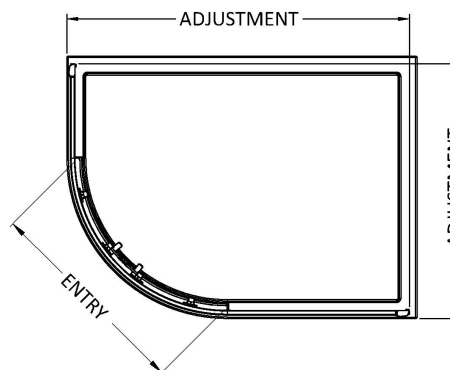

Sales Code: SQU128

Description: 1200X800x1850mm Offset Quad Enclosure

Product Dimensions

Height (mm):	1850
Width (mm):	1180
Depth (mm):	780
Nett Weight (kg):	46.8

Packaging Dimensions

Height (mm):	1910
Width (mm):	635
Length (mm):	110
Gross Weight (kg):	51.8

Packaging Data

Box Colour:	Brown Cardboard Box - Printed
Box Qty:	1
Label Size:	100 x 50
Label Colour:	Not Applicable
Label Qty:	0

Outer Box Dimensions (If Applicable)

Height (mm):	
Width (mm):	
Depth (mm):	
Length (mm):	
Gross Weight (kg):	
Barcode:	5056211821878

Product Details

Country of Origin:	China
Fitting Instruction:	No
CE & UKCA:	No
Profile Material:	Aluminium
Profile Finish:	Chrome
Adjustments (mm):	1175 - 1195mm / 775 - 795mm
Entry Width (mm):	480mm
Swing In Dim (mm):	N/A
Swing Out Dim (mm):	N/A
Radius (mm):	538 mm
Glass Thickness (mm):	6
Easy Fit:	Yes
Easy Clean:	No
Handle Style:	Square T Shape Handle
Handle Material:	ABS
Enclosure Design:	Framed
Wheel Type:	Dual, Quick Release
Support Bar Included:	Support Bar Not Included
Extras:	None