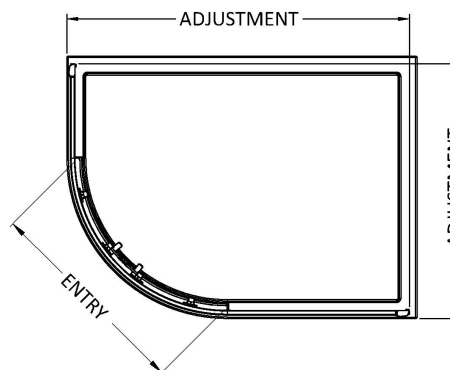

### Product Dimensions

Height (mm):	1850
Width (mm):	980
Depth (mm):	780
Nett Weight (kg):	43.5

### Packaging Dimensions

Height (mm):	1910
Width (mm):	450
Length (mm):	110
Gross Weight (kg):	48.5

### Outer Box Dimensions (If Applicable)

Height (mm):	
Width (mm):	
Depth (mm):	
Length (mm):	
Gross Weight (kg):	
Barcode:	5056462643489

### Product Dimensions

Length (mm):	1000
Width (mm):	800
Height (mm):	40
Nett Weight (kg):	22.7