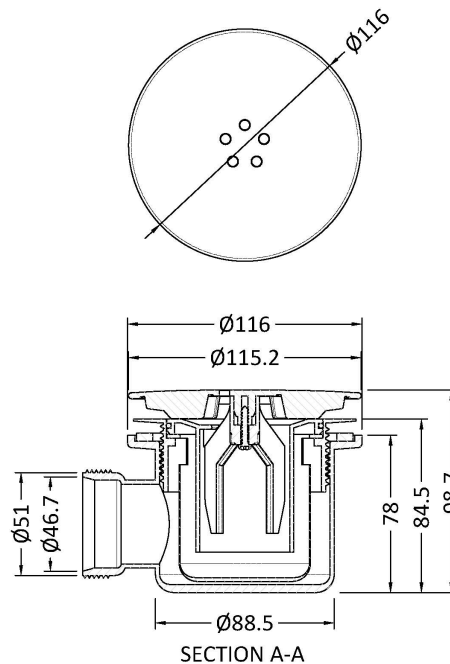

### Outer Box Dimensions (If Applicable)

Height (mm):	
Width (mm):	
Depth (mm):	
Length (mm):	
Gross Weight (kg):	
Barcode:	5056462643489

### Outer Box Dimensions (If Applicable)

Length (mm):	
Width (mm):	
Height (mm):	
Gross Weight (kg):	
Barcode:	5055369006113

### Outer Box Dimensions (If Applicable)

Length (mm):	
Width (mm):	
Height (mm):	
Depth (mm):	
Gross Weight (kg):	15
Barcode:	5056211897781

### Product Dimensions

Length (mm):	
Width (mm):	116
Height (mm):	99
Depth (mm):	116
Nett Weight (kg):	0.31