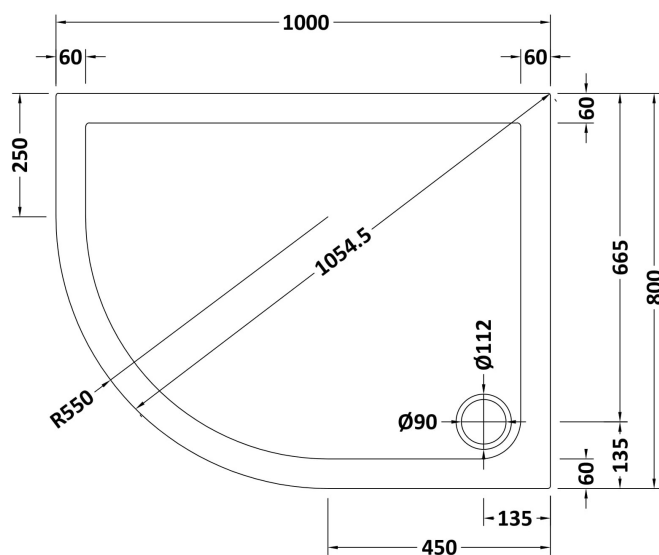

### Product Dimensions

Height (mm):	1850
Width (mm):	980
Depth (mm):	780
Nett Weight (kg):	43.5

### Packaging Dimensions

Height (mm):	1910
Width (mm):	450
Length (mm):	110
Gross Weight (kg):	48.5

### Outer Box Dimensions (If Applicable)

Height (mm):	
Width (mm):	
Depth (mm):	
Length (mm):	
Gross Weight (kg):	
Barcode:	5056462643489

### Product Dimensions

Length (mm):	1000
Width (mm):	800
Height (mm):	40
Nett Weight (kg):	22.7