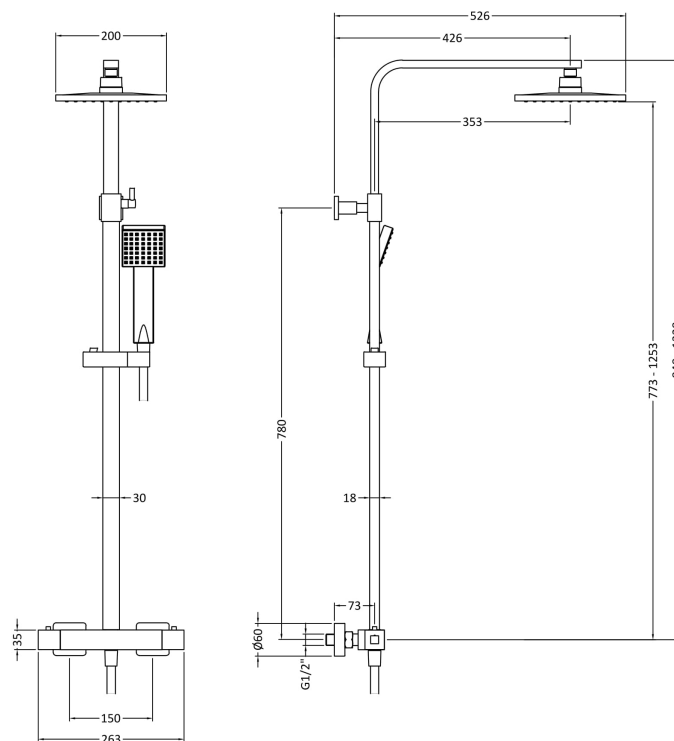

Sales Code: JTY486

Description: Square Thermostatic Bar Valve & Kit

Product Dimensions

Length (mm):	
Width (mm):	200
Height (mm):	1200
Depth (mm):	465
Nett Weight (kg):	4.75

Packaging Dimensions

Length (mm):	845
Width (mm):	405
Height (mm):	85
Gross Weight (kg):	4.75

Packaging Data

Box Colour:	White Cardboard Box
Box Qty:	1
Label Size:	100 x 50
Label Colour:	White Label
Label Qty:	2

Outer Box Dimensions (If Applicable)

Length (mm):	
Width (mm):	
Height (mm):	
Depth (mm):	
Gross Weight (kg):	15
Barcode:	5056211897781

Product Details

Country of Origin:	China
Fitting Instruction:	No
Product Material:	Brass/ABS
Mount Type:	Wall, Surface
Outlet Elbow Supplied:	No
Easy Clean:	Yes
Head Included:	Yes
Handset Included:	Yes
Body Jets Included:	No
No of Body Jets:	Not Applicable
Operating Pressure (bar):	1
Valve/Cartridge Type:	1/4 Turn Ceramic Disc
Flow Rates (L/min):	0.1 bar: N/A 0.5 bar: 3 1 bar: 5 2 bar: 9 3 bar: 12
TMV2 Approved:	No Approval No: N/A
TMV3 Approved:	No Approval No: N/A
WRAS Approved:	Yes Approval No: 2307019
Head Function:	Single
Handset Function:	Single Setting
Body Jet Info:	Not Applicable
Pipe Size:	15 mm
Pipe Centres:	150 mm
Colour/Finish:	Matt Black
Hose Included:	Yes
No. of Outlets:	2