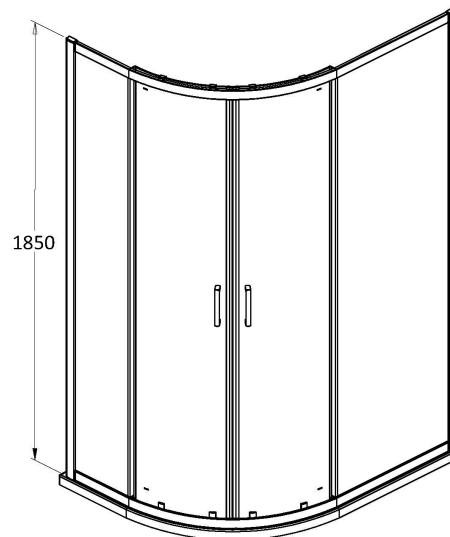

### Product Dimensions

Height (mm):	1850
Width (mm):	980
Depth (mm):	780
Nett Weight (kg):	43.5

### Packaging Dimensions

Height (mm):	1910
Width (mm):	450
Length (mm):	110
Gross Weight (kg):	48.5

### Product Dimensions

Length (mm):	1000
Width (mm):	800
Height (mm):	40
Nett Weight (kg):	22.7

### Packaging Dimensions

Length (mm):	1040
Width (mm):	840
Height (mm):	80
Gross Weight (kg):	23