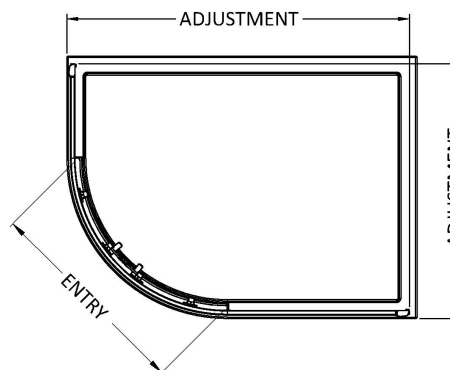

Sales Code: ENZRE030

Description: 1000X800 Black Offset Quadtraykit Lh

Packaging Details

Barcode: 5056678409688

Sales Code: SQU108BP

Description: 1000X800x1850mm Offset Quad Enclosure

Product Dimensions

Height (mm):	1850
Width (mm):	980
Depth (mm):	780
Nett Weight (kg):	43.5

Packaging Dimensions

Height (mm):	1910
Width (mm):	450
Length (mm):	110
Gross Weight (kg):	48.5

Packaging Data

Box Colour:	Brown Cardboard Box - Printed
Box Qty:	1
Label Size:	100 x 50
Label Colour:	Not Applicable
Label Qty:	0

Outer Box Dimensions (If Applicable)

Height (mm):	
Width (mm):	
Depth (mm):	
Length (mm):	
Gross Weight (kg):	
Barcode:	5056462643489

Product Details

Country of Origin:	China
Fitting Instruction:	No
CE & UKCA:	No
Profile Material:	Aluminium
Profile Finish:	Matt Black
Adjustments (mm):	975 - 995mm / 775 - 795mm
Entry Width (mm):	480mm
Swing In Dim (mm):	N/A
Swing Out Dim (mm):	N/A
Radius (mm):	538 mm
Glass Thickness (mm):	6
Easy Fit:	Yes
Easy Clean:	No
Handle Style:	Square T Shape Handle
Handle Material:	ABS
Enclosure Design:	Framed
Wheel Type:	Dual, Quick Release
Support Bar Included:	Support Bar Not Included
Extras:	None

Sales Code: NTP108

Description: Offset Quad Tray Lh 1000 X 800

Product Dimensions

Length (mm):	1000
Width (mm):	800
Height (mm):	40
Nett Weight (kg):	22.7

Packaging Dimensions

Length (mm):	1040
Width (mm):	840
Height (mm):	80
Gross Weight (kg):	23