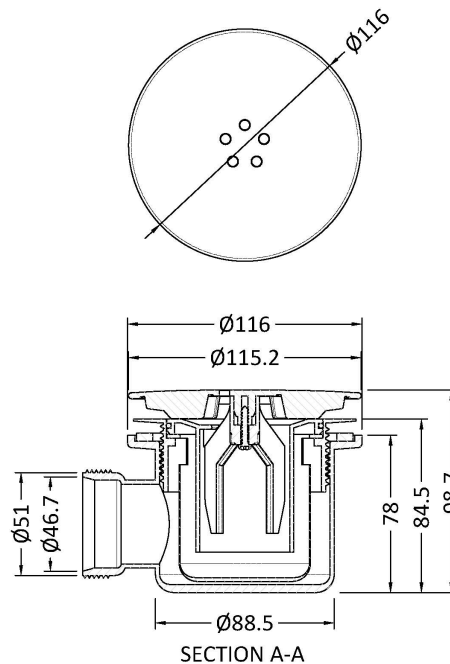

Outer Box Dimensions (If Applicable)

Height (mm):	
Width (mm):	
Depth (mm):	
Length (mm):	
Gross Weight (kg):	
Barcode:	5056462643489

Product Details

Country of Origin:	China
Fitting Instruction:	No
CE & UKCA:	No
Profile Material:	Aluminium
Profile Finish:	Matt Black
Adjustments (mm):	975 - 995mm / 775 - 795mm
Entry Width (mm):	480mm
Swing In Dim (mm):	N/A
Swing Out Dim (mm):	N/A
Radius (mm):	538 mm
Glass Thickness (mm):	6
Easy Fit:	Yes
Easy Clean:	No
Handle Style:	Square T Shape Handle
Handle Material:	ABS
Enclosure Design:	Framed
Wheel Type:	Dual, Quick Release
Support Bar Included:	Support Bar Not Included
Extras:	None

Sales Code: JTY475

Description: Round Thermostatic Bar Valve & Kit

Product Dimensions

Length (mm):	
Width (mm):	267
Height (mm):	1245
Depth (mm):	429
Nett Weight (kg):	4.28

Packaging Dimensions

Length (mm):	880
Width (mm):	410
Height (mm):	85
Gross Weight (kg):	4.28

Packaging Data

Box Colour:	White Cardboard Box
Box Qty:	1
Label Size:	100 x 50
Label Colour:	White Label
Label Qty:	2

Outer Box Dimensions (If Applicable)

Length (mm):	
Width (mm):	780
Height (mm):	570
Depth (mm):	450
Gross Weight (kg):	26
Barcode:	5056211897774

Sales Code: STW002

Description: Mega Flow Shower Waste With Knuckle Blk

Product Dimensions

Length (mm):	
Width (mm):	116
Height (mm):	99
Depth (mm):	116
Nett Weight (kg):	0.31

Packaging Dimensions

Height (mm):	170
Width (mm):	135
Depth (mm):	100
Gross Weight (kg):	0.37