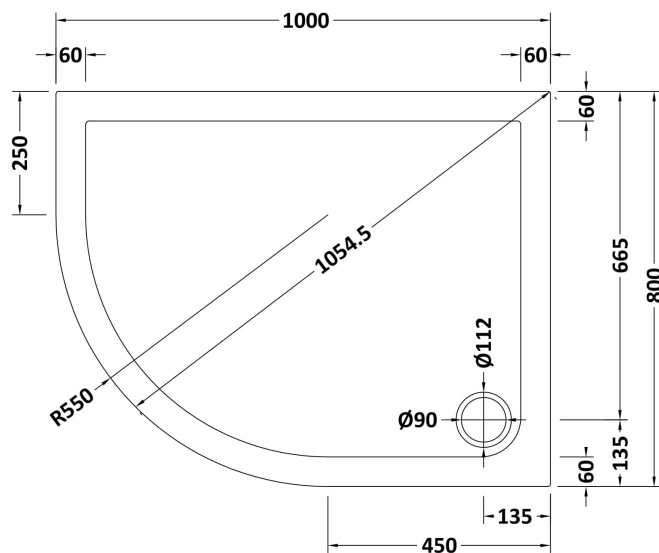

Packaging Dimensions

Height (mm):	1910
Width (mm):	450
Length (mm):	110
Gross Weight (kg):	48.5

Packaging Data

Box Colour:	Brown Cardboard Box - Printed
Box Qty:	1
Label Size:	100 x 50
Label Colour:	Not Applicable
Label Qty:	0

Outer Box Dimensions (If Applicable)

Height (mm):	
Width (mm):	
Depth (mm):	
Length (mm):	
Gross Weight (kg):	
Barcode:	5056462643489

Product Details

Country of Origin:	China
Fitting Instruction:	No
CE & UKCA:	No
Profile Material:	Aluminium
Profile Finish:	Matt Black
Adjustments (mm):	975 - 995mm / 775 - 795mm
Entry Width (mm):	480mm
Swing In Dim (mm):	N/A
Swing Out Dim (mm):	N/A
Radius (mm):	538 mm
Glass Thickness (mm):	6
Easy Fit:	Yes
Easy Clean:	No
Handle Style:	Square T Shape Handle
Handle Material:	ABS
Enclosure Design:	Framed
Wheel Type:	Dual, Quick Release
Support Bar Included:	Support Bar Not Included
Extras:	None

Sales Code: NTP108

Description: Offset Quad Tray Lh 1000 X 800

Product Dimensions

Length (mm):	1000
Width (mm):	800
Height (mm):	40
Nett Weight (kg):	22.7

Packaging Dimensions

Length (mm):	1040
Width (mm):	840
Height (mm):	80
Gross Weight (kg):	23

Packaging Data

Box Colour:	Shrinkwrap & Polystyrene
Box Qty:	1
Label Size:	100 x 50
Label Colour:	White Label
Label Qty:	2

Outer Box Dimensions (If Applicable)

Length (mm):	
Width (mm):	
Height (mm):	
Gross Weight (kg):	
Barcode:	5055369006113