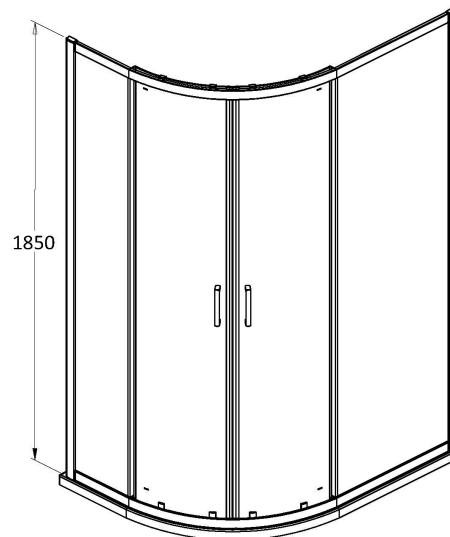

Sales Code: ENZRE030

Description: 1000X800 Black Offset Quadtraykit Lh

Packaging Details

Barcode: 5056678409688

Sales Code: SQU108BP

Description: 1000X800x1850mm Offset Quad Enclosure

Product Dimensions

Height (mm):	1850
Width (mm):	980
Depth (mm):	780
Nett Weight (kg):	43.5

Packaging Dimensions

Height (mm):	1910
Width (mm):	450
Length (mm):	110
Gross Weight (kg):	48.5

Packaging Data

Box Colour:	Brown Cardboard Box - Printed
Box Qty:	1
Label Size:	100 x 50
Label Colour:	Not Applicable
Label Qty:	0

Outer Box Dimensions (If Applicable)

Height (mm):	
Width (mm):	
Depth (mm):	
Length (mm):	
Gross Weight (kg):	
Barcode:	5056462643489

Product Details

Country of Origin:	China
Fitting Instruction:	No
CE & UKCA:	No
Profile Material:	Aluminium
Profile Finish:	Matt Black
Adjustments (mm):	975 - 995mm / 775 - 795mm
Entry Width (mm):	480mm
Swing In Dim (mm):	N/A
Swing Out Dim (mm):	N/A
Radius (mm):	538 mm
Glass Thickness (mm):	6
Easy Fit:	Yes
Easy Clean:	No
Handle Style:	Square T Shape Handle
Handle Material:	ABS
Enclosure Design:	Framed
Wheel Type:	Dual, Quick Release
Support Bar Included:	Support Bar Not Included
Extras:	None

Sales Code: NTP108

Description: Offset Quad Tray Lh 1000 X 800

Product Dimensions

Length (mm):	1000
Width (mm):	800
Height (mm):	40
Nett Weight (kg):	22.7

Packaging Dimensions

Length (mm):	1040
Width (mm):	840
Height (mm):	80
Gross Weight (kg):	23