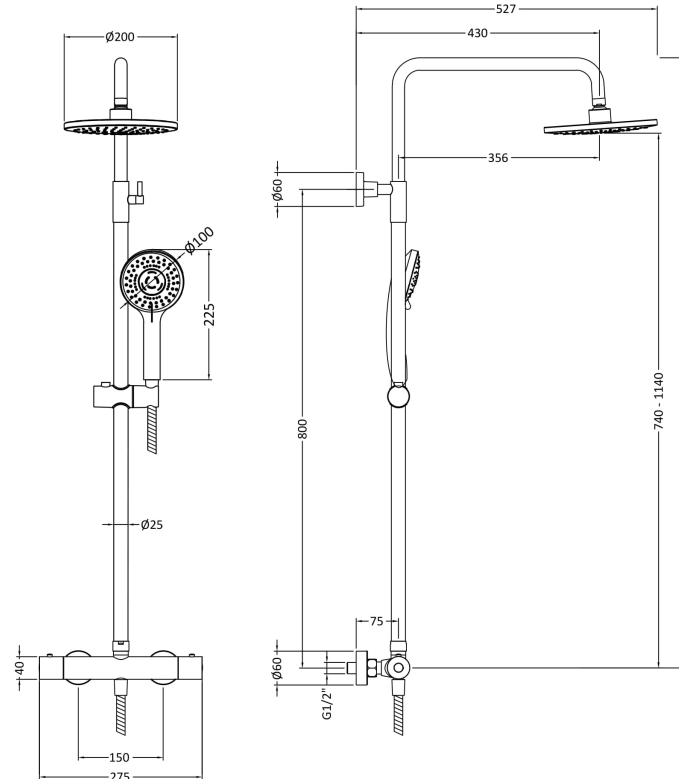

Outer Box Dimensions (If Applicable)

Height (mm):	
Width (mm):	
Depth (mm):	
Length (mm):	
Gross Weight (kg):	
Barcode:	5056462643489

Product Details

Country of Origin:	China
Fitting Instruction:	No
CE & UKCA:	No
Profile Material:	Aluminium
Profile Finish:	Matt Black
Adjustments (mm):	975 - 995mm / 775 - 795mm
Entry Width (mm):	480mm
Swing In Dim (mm):	N/A
Swing Out Dim (mm):	N/A
Radius (mm):	538 mm
Glass Thickness (mm):	6
Easy Fit:	Yes
Easy Clean:	No
Handle Style:	Square T Shape Handle
Handle Material:	ABS
Enclosure Design:	Framed
Wheel Type:	Dual, Quick Release
Support Bar Included:	Support Bar Not Included
Extras:	None

Product Details

Country of Origin:	United Kingdom
Fitting Instruction:	No
CE & UKCA:	Yes
Colour/Finish:	White
Product Material:	Acrylic Capped ABS Caco3 & Pu
Material Colour Reference:	European White
Radius:	550
Waste Required (mm):	90
Compatible with Leg Kit:	Yes

Sales Code: JTY475

Description: Round Thermostatic Bar Valve & Kit

Product Dimensions

Length (mm):	
Width (mm):	267
Height (mm):	1245
Depth (mm):	429
Nett Weight (kg):	4.28

Packaging Dimensions

Length (mm):	880
Width (mm):	410
Height (mm):	85
Gross Weight (kg):	4.28

Sales Code: STW002

Description: Mega Flow Shower Waste With Knuckle Blk

Product Dimensions

Length (mm):	
Width (mm):	116
Height (mm):	99
Depth (mm):	116
Nett Weight (kg):	0.31

Packaging Dimensions

Height (mm):	170
Width (mm):	135
Depth (mm):	100
Gross Weight (kg):	0.37