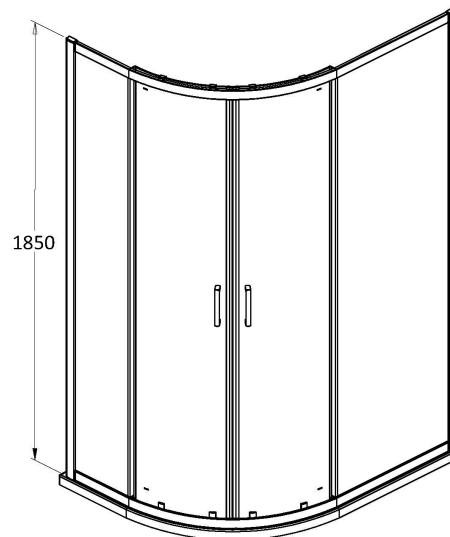

Sales Code: ENZRE032

Description: 1000X800 Black Offset Quadtraykit Rh

Packaging Details

Barcode: 5056678409701

Sales Code: SQU108BP

Description: 1000X800x1850mm Offset Quad Enclosure

Product Dimensions

Height (mm):	1850
Width (mm):	980
Depth (mm):	780
Nett Weight (kg):	43.5

Packaging Dimensions

Height (mm):	1910
Width (mm):	450
Length (mm):	110
Gross Weight (kg):	48.5

Packaging Data

Box Colour:	Brown Cardboard Box - Printed
Box Qty:	1
Label Size:	100 x 50
Label Colour:	Not Applicable
Label Qty:	0

Outer Box Dimensions (If Applicable)

Height (mm):	
Width (mm):	
Depth (mm):	
Length (mm):	
Gross Weight (kg):	
Barcode:	5056462643489

Product Details

Country of Origin:	China
Fitting Instruction:	No
CE & UKCA:	No
Profile Material:	Aluminium
Profile Finish:	Matt Black
Adjustments (mm):	975 - 995mm / 775 - 795mm
Entry Width (mm):	480mm
Swing In Dim (mm):	N/A
Swing Out Dim (mm):	N/A
Radius (mm):	538 mm
Glass Thickness (mm):	6
Easy Fit:	Yes
Easy Clean:	No
Handle Style:	Square T Shape Handle
Handle Material:	ABS
Enclosure Design:	Framed
Wheel Type:	Dual, Quick Release
Support Bar Included:	Support Bar Not Included
Extras:	None

Sales Code: NTP109

Description: Offset Quad Tray Rh 1000 X 800

Product Dimensions

Length (mm):	1000
Width (mm):	800
Height (mm):	40
Nett Weight (kg):	22

Packaging Dimensions

Length (mm):	1040
Width (mm):	840
Height (mm):	80
Gross Weight (kg):	22.3