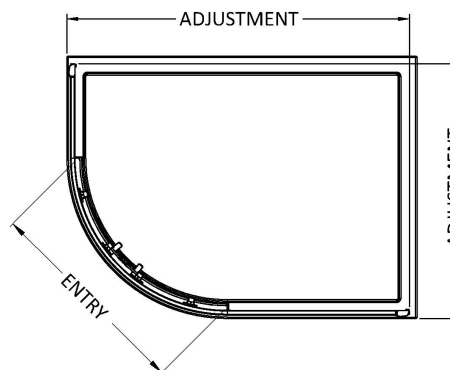

Sales Code: ENZRE032

Description: 1000X800 Black Offset Quadtraykit Rh

Packaging Details

Barcode: 5056678409701

Sales Code: SQU108BP

Description: 1000X800x1850mm Offset Quad Enclosure

Product Dimensions

Height (mm):	1850
Width (mm):	980
Depth (mm):	780
Nett Weight (kg):	43.5

Packaging Dimensions

Height (mm):	1910
Width (mm):	450
Length (mm):	110
Gross Weight (kg):	48.5

Packaging Data

Box Colour:	Brown Cardboard Box - Printed
Box Qty:	1
Label Size:	100 x 50
Label Colour:	Not Applicable
Label Qty:	0

Outer Box Dimensions (If Applicable)

Height (mm):	
Width (mm):	
Depth (mm):	
Length (mm):	
Gross Weight (kg):	
Barcode:	5056462643489

Product Details

Country of Origin:	China
Fitting Instruction:	No
CE & UKCA:	No
Profile Material:	Aluminium
Profile Finish:	Matt Black
Adjustments (mm):	975 - 995mm / 775 - 795mm
Entry Width (mm):	480mm
Swing In Dim (mm):	N/A
Swing Out Dim (mm):	N/A
Radius (mm):	538 mm
Glass Thickness (mm):	6
Easy Fit:	Yes
Easy Clean:	No
Handle Style:	Square T Shape Handle
Handle Material:	ABS
Enclosure Design:	Framed
Wheel Type:	Dual, Quick Release
Support Bar Included:	Support Bar Not Included
Extras:	None

Sales Code: NTP109

Description: Offset Quad Tray Rh 1000 X 800

Product Dimensions

Length (mm):	1000
Width (mm):	800
Height (mm):	40
Nett Weight (kg):	22

Packaging Dimensions

Length (mm):	1040
Width (mm):	840
Height (mm):	80
Gross Weight (kg):	22.3