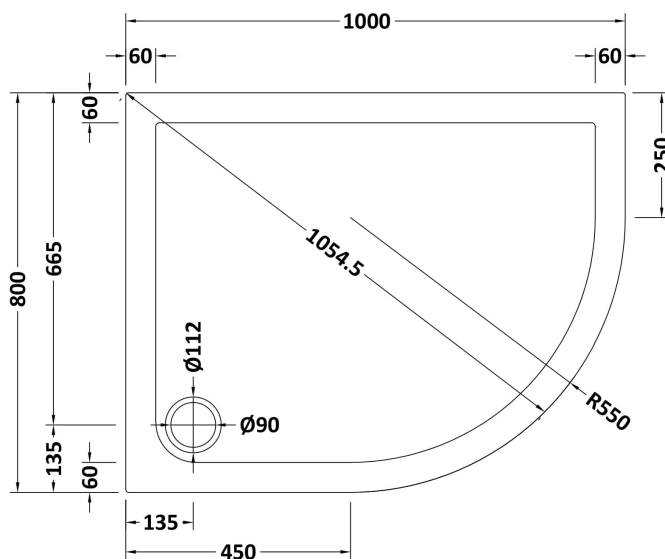

Packaging Dimensions

Height (mm):	1910
Width (mm):	450
Length (mm):	110
Gross Weight (kg):	48.5

Packaging Data

Box Colour:	Brown Cardboard Box - Printed
Box Qty:	1
Label Size:	100 x 50
Label Colour:	Not Applicable
Label Qty:	0

Outer Box Dimensions (If Applicable)

Height (mm):	
Width (mm):	
Depth (mm):	
Length (mm):	
Gross Weight (kg):	
Barcode:	5056462643489

Product Details

Country of Origin:	China
Fitting Instruction:	No
CE & UKCA:	No
Profile Material:	Aluminium
Profile Finish:	Matt Black
Adjustments (mm):	975 - 995mm / 775 - 795mm
Entry Width (mm):	480mm
Swing In Dim (mm):	N/A
Swing Out Dim (mm):	N/A
Radius (mm):	538 mm
Glass Thickness (mm):	6
Easy Fit:	Yes
Easy Clean:	No
Handle Style:	Square T Shape Handle
Handle Material:	ABS
Enclosure Design:	Framed
Wheel Type:	Dual, Quick Release
Support Bar Included:	Support Bar Not Included
Extras:	None

Sales Code: NTP109

Description: Offset Quad Tray Rh 1000 X 800

Product Dimensions

Length (mm):	1000
Width (mm):	800
Height (mm):	40
Nett Weight (kg):	22

Packaging Dimensions

Length (mm):	1040
Width (mm):	840
Height (mm):	80
Gross Weight (kg):	22.3

Packaging Data

Box Colour:	Shrinkwrap & Polystyrene
Box Qty:	1
Label Size:	100 x 50
Label Colour:	White Label
Label Qty:	2

Outer Box Dimensions (If Applicable)

Length (mm):	
Width (mm):	
Height (mm):	
Gross Weight (kg):	
Barcode:	5055369006120