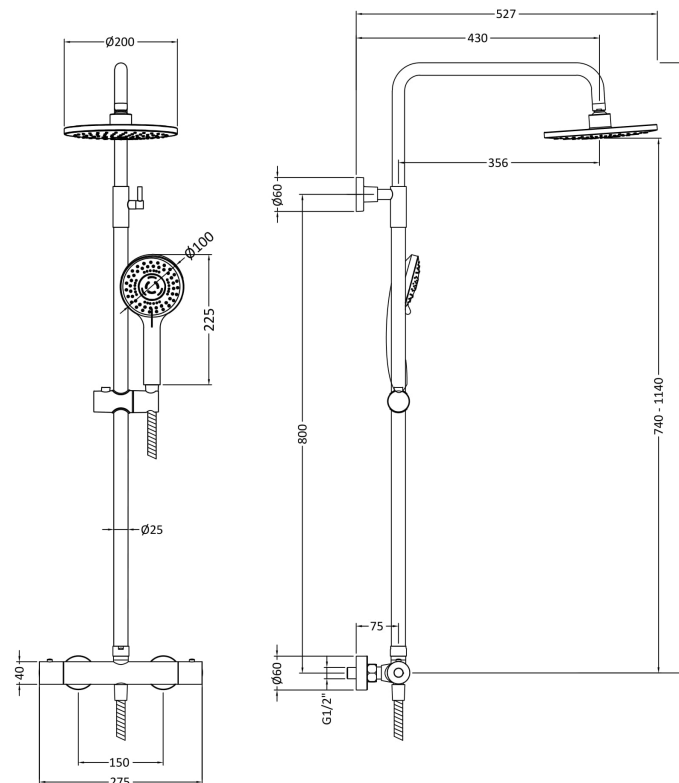

Outer Box Dimensions (If Applicable)

Height (mm):	
Width (mm):	
Depth (mm):	
Length (mm):	
Gross Weight (kg):	
Barcode:	5056462643489

Product Details

Country of Origin:	China
Fitting Instruction:	No
CE & UKCA:	No
Profile Material:	Aluminium
Profile Finish:	Matt Black
Adjustments (mm):	975 - 995mm / 775 - 795mm
Entry Width (mm):	480mm
Swing In Dim (mm):	N/A
Swing Out Dim (mm):	N/A
Radius (mm):	538 mm
Glass Thickness (mm):	6
Easy Fit:	Yes
Easy Clean:	No
Handle Style:	Square T Shape Handle
Handle Material:	ABS
Enclosure Design:	Framed
Wheel Type:	Dual, Quick Release
Support Bar Included:	Support Bar Not Included
Extras:	None

Product Details

Country of Origin:	United Kingdom
Fitting Instruction:	No
CE & UKCA:	Yes
Colour/Finish:	White
Product Material:	Acrylic Capped ABS Caco3 & Pu
Material Colour Reference:	European White
Radius:	550
Waste Required (mm):	90
Compatible with Leg Kit:	Yes

Sales Code: JTY475

Description: Round Thermostatic Bar Valve & Kit

Product Dimensions

Length (mm):	
Width (mm):	267
Height (mm):	1245
Depth (mm):	429
Nett Weight (kg):	4.28

Packaging Dimensions

Length (mm):	880
Width (mm):	410
Height (mm):	85
Gross Weight (kg):	4.28

Sales Code: STW002

Description: Mega Flow Shower Waste With Knuckle Blk

Product Dimensions

Length (mm):	
Width (mm):	116
Height (mm):	99
Depth (mm):	116
Nett Weight (kg):	0.31

Packaging Dimensions

Height (mm):	170
Width (mm):	135
Depth (mm):	100
Gross Weight (kg):	0.37