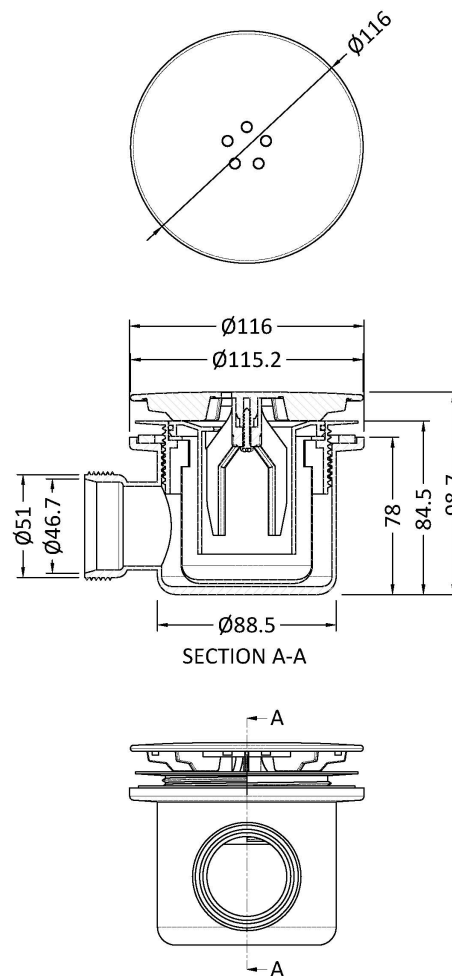

Outer Box Dimensions (If Applicable)

Height (mm):	
Width (mm):	
Depth (mm):	
Length (mm):	
Gross Weight (kg):	
Barcode:	5056462643489

Product Details

Country of Origin:	China
Fitting Instruction:	No
CE & UKCA:	No
Profile Material:	Aluminium
Profile Finish:	Matt Black
Adjustments (mm):	975 - 995mm / 775 - 795mm
Entry Width (mm):	480mm
Swing In Dim (mm):	N/A
Swing Out Dim (mm):	N/A
Radius (mm):	538 mm
Glass Thickness (mm):	6
Easy Fit:	Yes
Easy Clean:	No
Handle Style:	Square T Shape Handle
Handle Material:	ABS
Enclosure Design:	Framed
Wheel Type:	Dual, Quick Release
Support Bar Included:	Support Bar Not Included
Extras:	None

Sales Code: JTY475

Description: Round Thermostatic Bar Valve & Kit

Product Dimensions

Length (mm):	
Width (mm):	267
Height (mm):	1245
Depth (mm):	429
Nett Weight (kg):	4.28

Packaging Dimensions

Length (mm):	880
Width (mm):	410
Height (mm):	85
Gross Weight (kg):	4.28

Packaging Data

Box Colour:	White Cardboard Box
Box Qty:	1
Label Size:	100 x 50
Label Colour:	White Label
Label Qty:	2

Outer Box Dimensions (If Applicable)

Length (mm):	
Width (mm):	780
Height (mm):	570
Depth (mm):	450
Gross Weight (kg):	26
Barcode:	5056211897774

Sales Code: STW002

Description: Mega Flow Shower Waste With Knuckle Blk

Product Dimensions

Length (mm):	
Width (mm):	116
Height (mm):	99
Depth (mm):	116
Nett Weight (kg):	0.31

Packaging Dimensions

Height (mm):	170
Width (mm):	135
Depth (mm):	100
Gross Weight (kg):	0.37