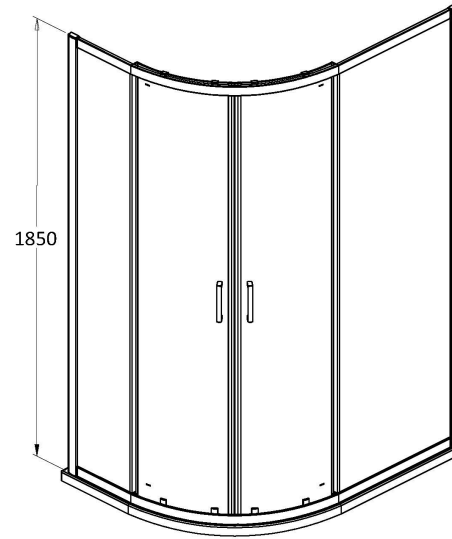

### Product Dimensions

|                   |      |
|-------------------|------|
| Height (mm):      | 1850 |
| Width (mm):       | 1180 |
| Depth (mm):       | 780  |
| Nett Weight (kg): | 46.8 |

### Packaging Dimensions

|                    |      |
|--------------------|------|
| Height (mm):       | 1910 |
| Width (mm):        | 635  |
| Length (mm):       | 110  |
| Gross Weight (kg): | 51.8 |

### Outer Box Dimensions (If Applicable)

|                    |               |
|--------------------|---------------|
| Height (mm):       |               |
| Width (mm):        |               |
| Depth (mm):        |               |
| Length (mm):       |               |
| Gross Weight (kg): |               |
| Barcode:           | 5056462643496 |

### Product Dimensions

|                   |      |
|-------------------|------|
| Length (mm):      | 1200 |
| Width (mm):       | 800  |
| Height (mm):      | 40   |
| Nett Weight (kg): | 27.6 |