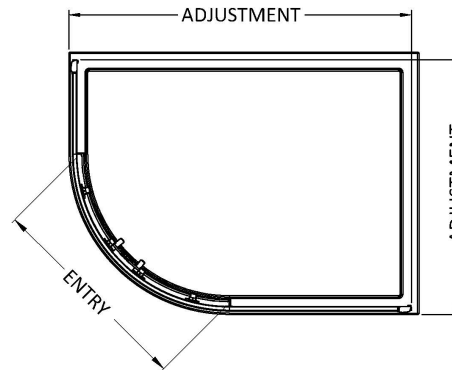

### Product Dimensions

|                   |      |
|-------------------|------|
| Height (mm):      | 1850 |
| Width (mm):       | 1180 |
| Depth (mm):       | 780  |
| Nett Weight (kg): | 46.8 |

### Packaging Dimensions

|                    |      |
|--------------------|------|
| Height (mm):       | 1910 |
| Width (mm):        | 635  |
| Length (mm):       | 110  |
| Gross Weight (kg): | 51.8 |

### Outer Box Dimensions (If Applicable)

|                    |               |
|--------------------|---------------|
| Height (mm):       |               |
| Width (mm):        |               |
| Depth (mm):        |               |
| Length (mm):       |               |
| Gross Weight (kg): |               |
| Barcode:           | 5056462643496 |

### Product Dimensions

|                   |      |
|-------------------|------|
| Length (mm):      | 1200 |
| Width (mm):       | 800  |
| Height (mm):      | 40   |
| Nett Weight (kg): | 27.6 |