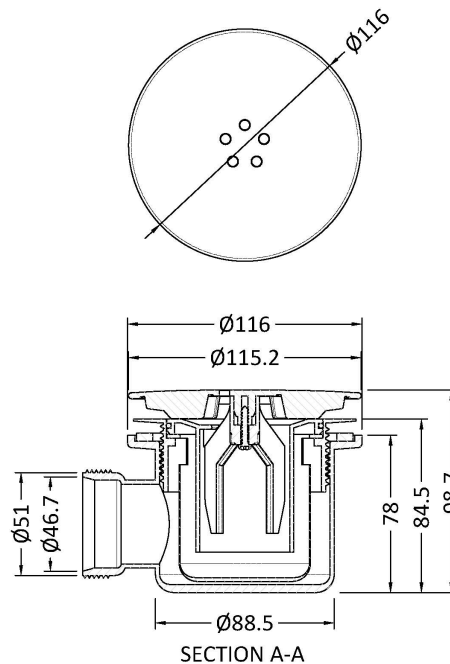

### Outer Box Dimensions (If Applicable)

|                    |               |
|--------------------|---------------|
| Length (mm):       |               |
| Width (mm):        |               |
| Height (mm):       |               |
| Gross Weight (kg): |               |
| Barcode:           | 5055369006168 |

### Product Dimensions

|                   |      |
|-------------------|------|
| Length (mm):      |      |
| Width (mm):       | 267  |
| Height (mm):      | 1245 |
| Depth (mm):       | 429  |
| Nett Weight (kg): | 4.28 |

### Outer Box Dimensions (If Applicable)

|                    |               |
|--------------------|---------------|
| Length (mm):       |               |
| Width (mm):        | 780           |
| Height (mm):       | 570           |
| Depth (mm):        | 450           |
| Gross Weight (kg): | 26            |
| Barcode:           | 5056211897774 |

### Product Dimensions

|                   |      |
|-------------------|------|
| Length (mm):      |      |
| Width (mm):       | 116  |
| Height (mm):      | 99   |
| Depth (mm):       | 116  |
| Nett Weight (kg): | 0.31 |