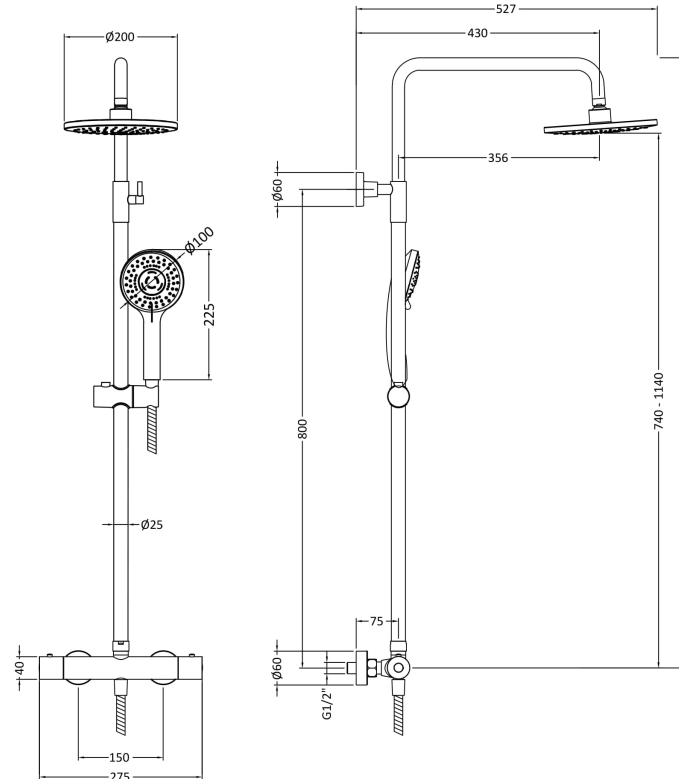

### Product Dimensions

|                   |      |
|-------------------|------|
| Length (mm):      | 1200 |
| Width (mm):       | 800  |
| Height (mm):      | 40   |
| Nett Weight (kg): | 27.6 |

### Outer Box Dimensions (If Applicable)

|                    |               |
|--------------------|---------------|
| Length (mm):       |               |
| Width (mm):        |               |
| Height (mm):       |               |
| Gross Weight (kg): |               |
| Barcode:           | 5055369006168 |

### Product Details

|                            |                               |
|----------------------------|-------------------------------|
| Country of Origin:         | United Kingdom                |
| Fitting Instruction:       | No                            |
| CE & UKCA:                 | Yes                           |
| Colour/Finish:             | White                         |
| Product Material:          | Acrylic Capped ABS Caco3 & Pu |
| Material Colour Reference: | European White                |
| Radius:                    | 550                           |
| Waste Required (mm):       | 90                            |
| Compatible with Leg Kit:   | Yes                           |

### Product Dimensions

|                   |      |
|-------------------|------|
| Length (mm):      |      |
| Width (mm):       | 267  |
| Height (mm):      | 1245 |
| Depth (mm):       | 429  |
| Nett Weight (kg): | 4.28 |