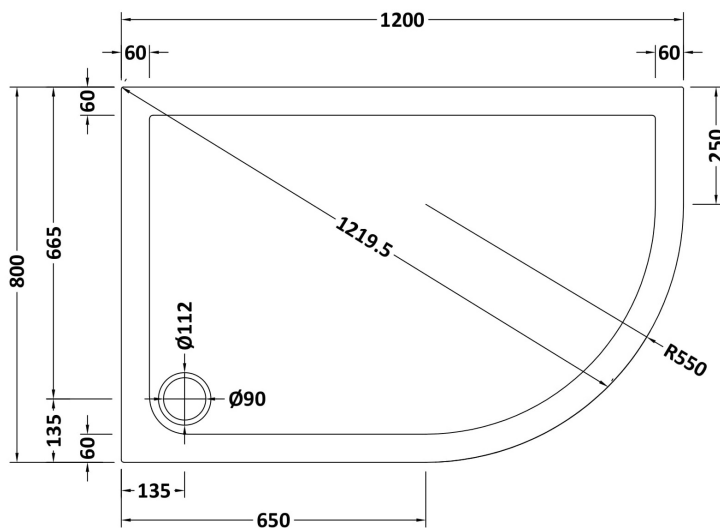

### Product Dimensions

|                   |      |
|-------------------|------|
| Height (mm):      | 1850 |
| Width (mm):       | 1180 |
| Depth (mm):       | 780  |
| Nett Weight (kg): | 46.8 |

### Packaging Dimensions

|                    |      |
|--------------------|------|
| Height (mm):       | 1910 |
| Width (mm):        | 635  |
| Length (mm):       | 110  |
| Gross Weight (kg): | 51.8 |

### Outer Box Dimensions (If Applicable)

|                    |               |
|--------------------|---------------|
| Height (mm):       |               |
| Width (mm):        |               |
| Depth (mm):        |               |
| Length (mm):       |               |
| Gross Weight (kg): |               |
| Barcode:           | 5056462643496 |

### Product Dimensions

|                   |      |
|-------------------|------|
| Length (mm):      | 1200 |
| Width (mm):       | 800  |
| Height (mm):      | 40   |
| Nett Weight (kg): | 27.6 |