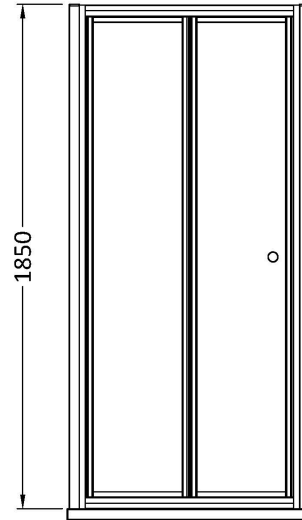

Sales Code: ERBD76

Description: Ella 760mm Bi-Fold Door (1850)

Product Dimensions

Height (mm):	1850
Width (mm):	750
Depth (mm):	44
Nett Weight (kg):	20.3

Packaging Dimensions

Height (mm):	1910
Width (mm):	740
Length (mm):	80
Gross Weight (kg):	20.3

Packaging Data

Box Colour:	Brown Cardboard Box - Printed
Box Qty:	1
Label Size:	100 x 50
Label Colour:	Not Applicable
Label Qty:	0

Outer Box Dimensions (If Applicable)

Height (mm):	
Width (mm):	
Depth (mm):	
Length (mm):	
Gross Weight (kg):	
Barcode:	5055369078738

Product Details

Country of Origin:	China
Fitting Instruction:	No
CE & UKCA:	No
Profile Material:	Aluminium
Profile Finish:	Chrome
Adjustments (mm):	710mm - 750mm
Entry Width (mm):	516mm
Swing In Dim (mm):	315mm
Swing Out Dim (mm):	N/A
Radius (mm):	Not Applicable
Glass Thickness (mm):	4
Easy Fit:	Yes
Easy Clean:	No
Handle Style:	Knob Handle
Handle Material:	ABS
Enclosure Design:	Framed
Wheel Type:	Captive And Fixed.
Support Bar Included:	Support Bar Not Included
Extras:	None