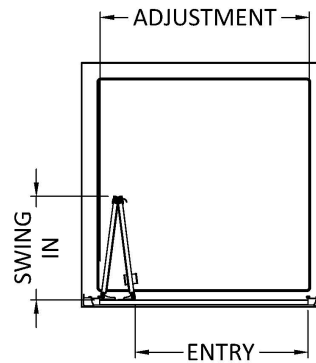

Sales Code: ERBD76

Description: Ella 760mm Bi-Fold Door (1850)

Product Dimensions

Height (mm):	1850
Width (mm):	750
Depth (mm):	44
Nett Weight (kg):	20.3

Packaging Dimensions

Height (mm):	1910
Width (mm):	740
Length (mm):	80
Gross Weight (kg):	20.3

Packaging Data

Box Colour:	Brown Cardboard Box - Printed
Box Qty:	1
Label Size:	100 x 50
Label Colour:	Not Applicable
Label Qty:	0

Outer Box Dimensions (If Applicable)

Height (mm):	
Width (mm):	
Depth (mm):	
Length (mm):	
Gross Weight (kg):	
Barcode:	5055369078738

Product Details

Country of Origin:	China
Fitting Instruction:	No
CE & UKCA:	No
Profile Material:	Aluminium
Profile Finish:	Chrome
Adjustments (mm):	710mm - 750mm
Entry Width (mm):	516mm
Swing In Dim (mm):	315mm
Swing Out Dim (mm):	N/A
Radius (mm):	Not Applicable
Glass Thickness (mm):	4
Easy Fit:	Yes
Easy Clean:	No
Handle Style:	Knob Handle
Handle Material:	ABS
Enclosure Design:	Framed
Wheel Type:	Captive And Fixed.
Support Bar Included:	Support Bar Not Included
Extras:	None